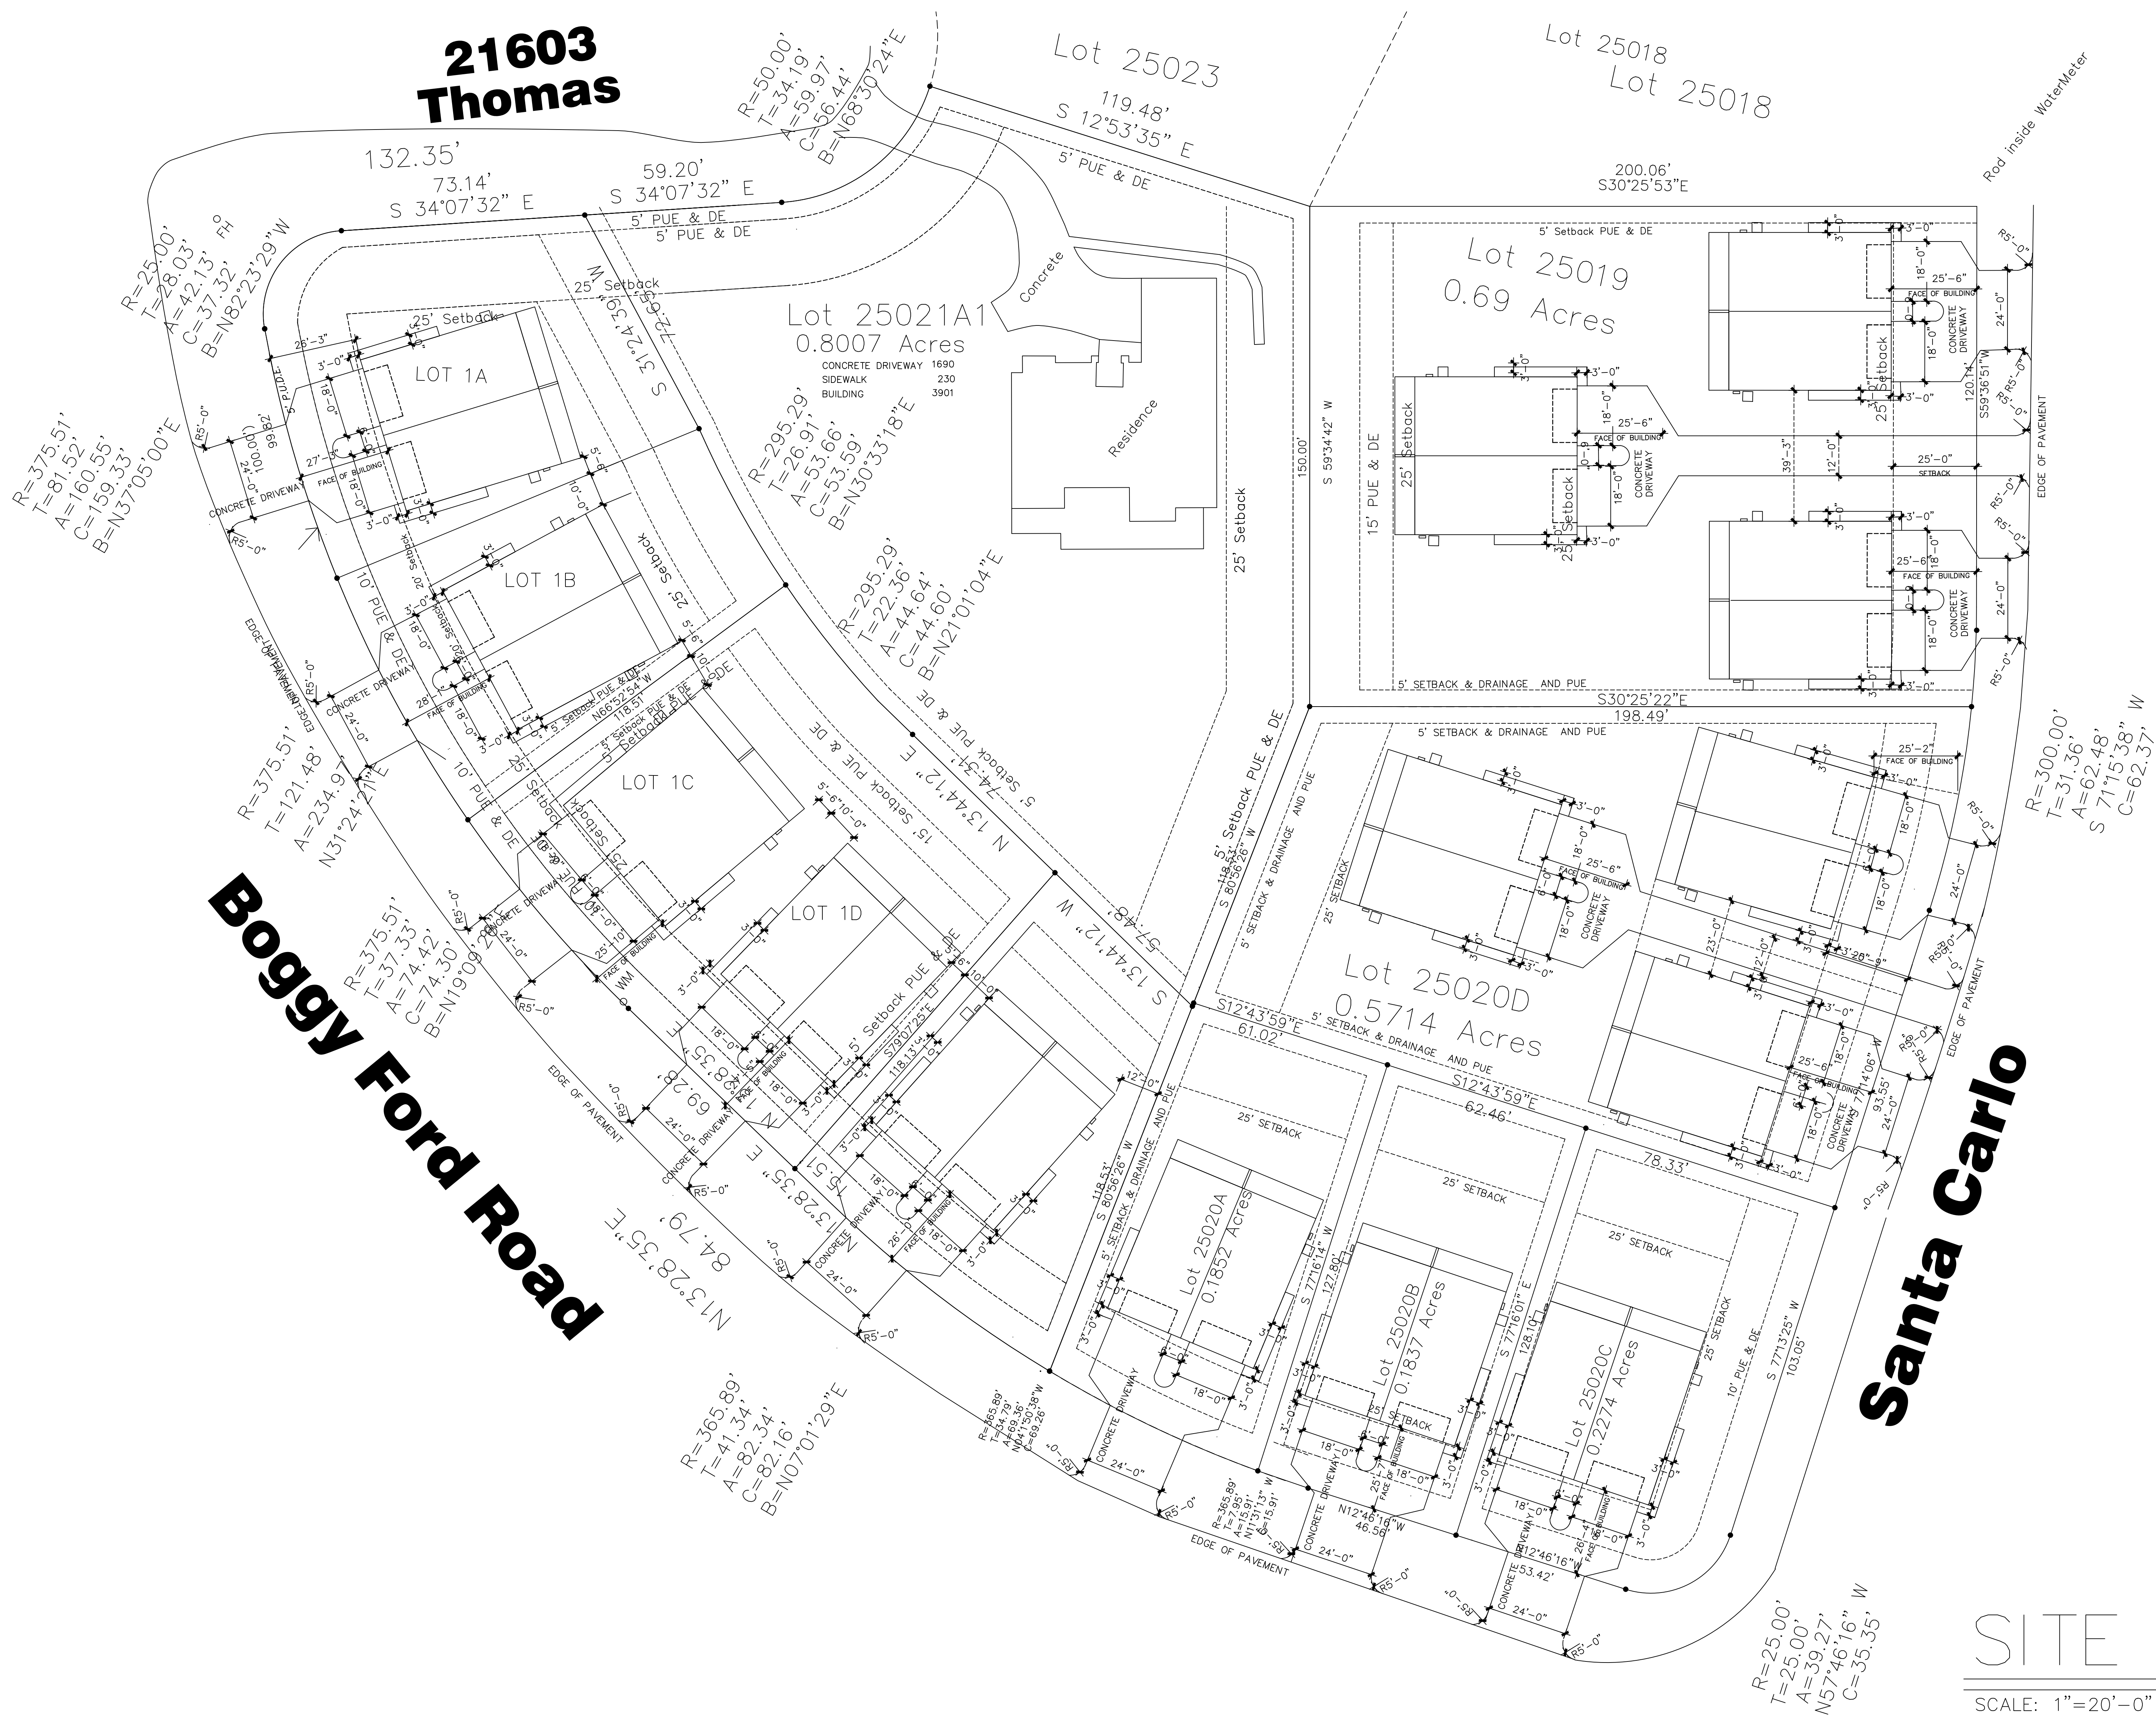

21603 Thomas

Boggy Ford Road

Santa Carlo

SITE PLAN

SCALE: 1"=20'-0"