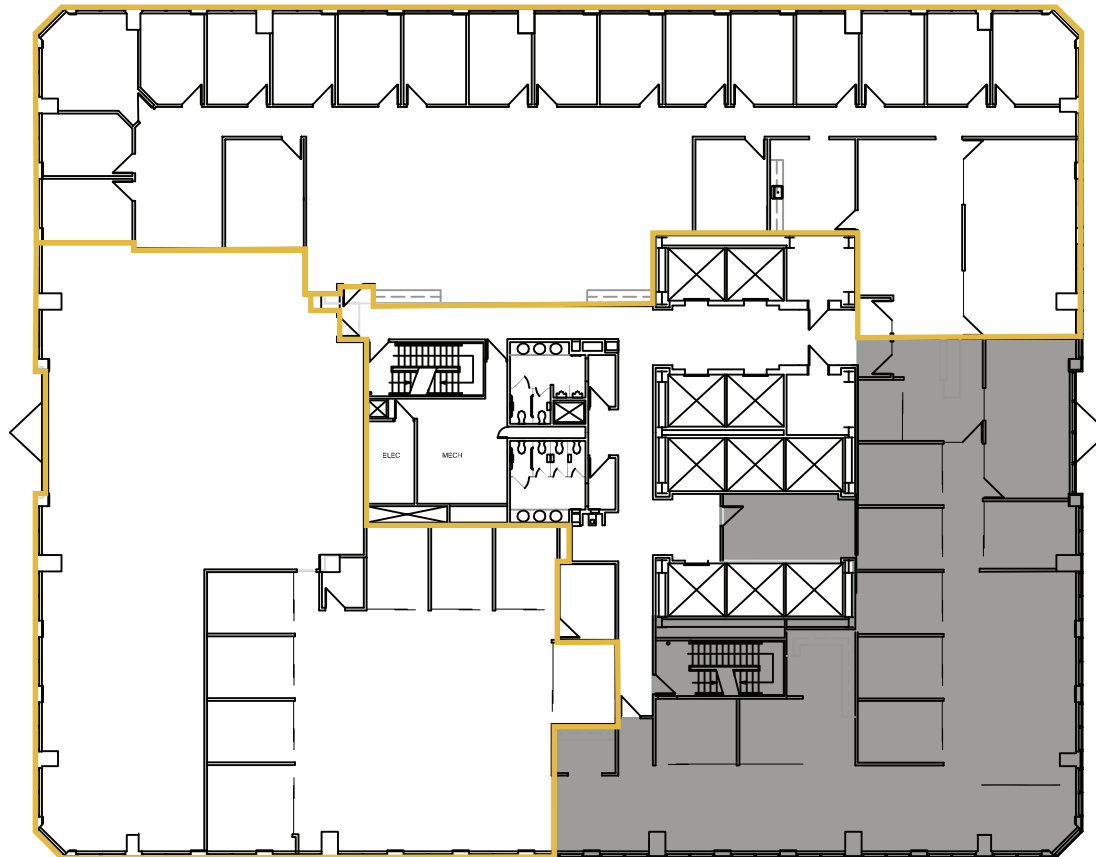

1201 WALNUT

Kansas City, MO 64105

 = VACANT

Suite 700
7,636 RSF

Suite 775
7,061 RSF

4th Floor

SCALE: 1/32" = 1'-0"

THE SKYLINE COLLECTION