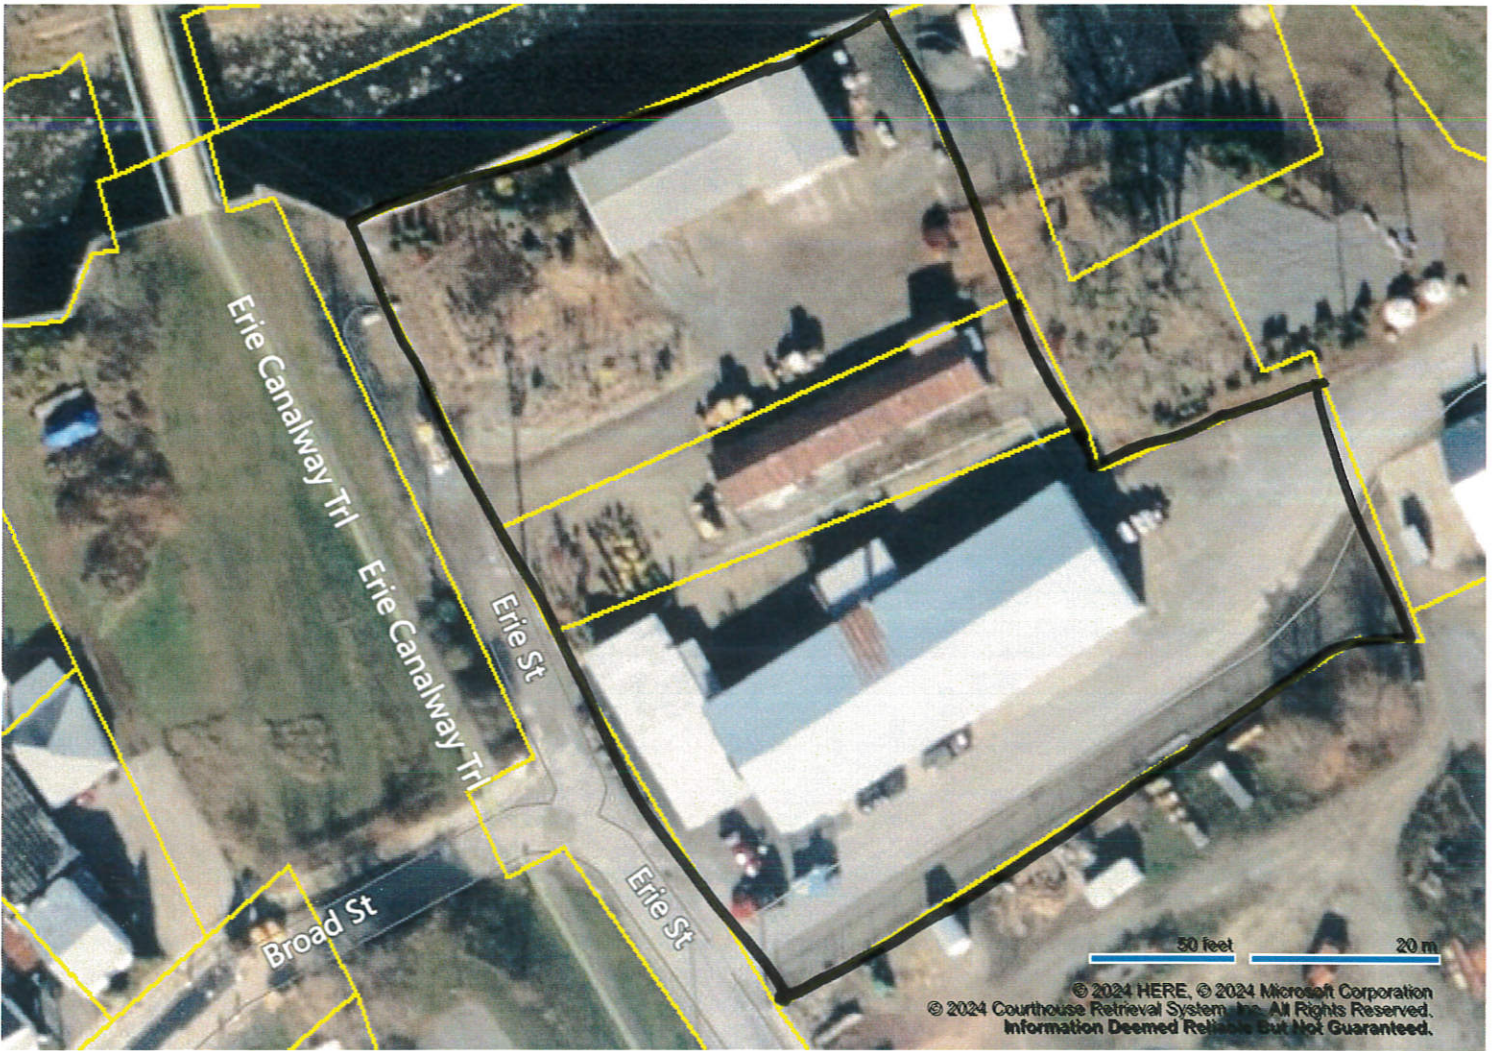

Map for Parcel Address: 42-46 Bridge St Amsterdam, NY 12010 Parcel ID: 270100 55.50-1-4

© 2024 Courthouse Retrieval System, Inc. All Rights Reserved.
Information Deemed Reliable But Not Guaranteed.