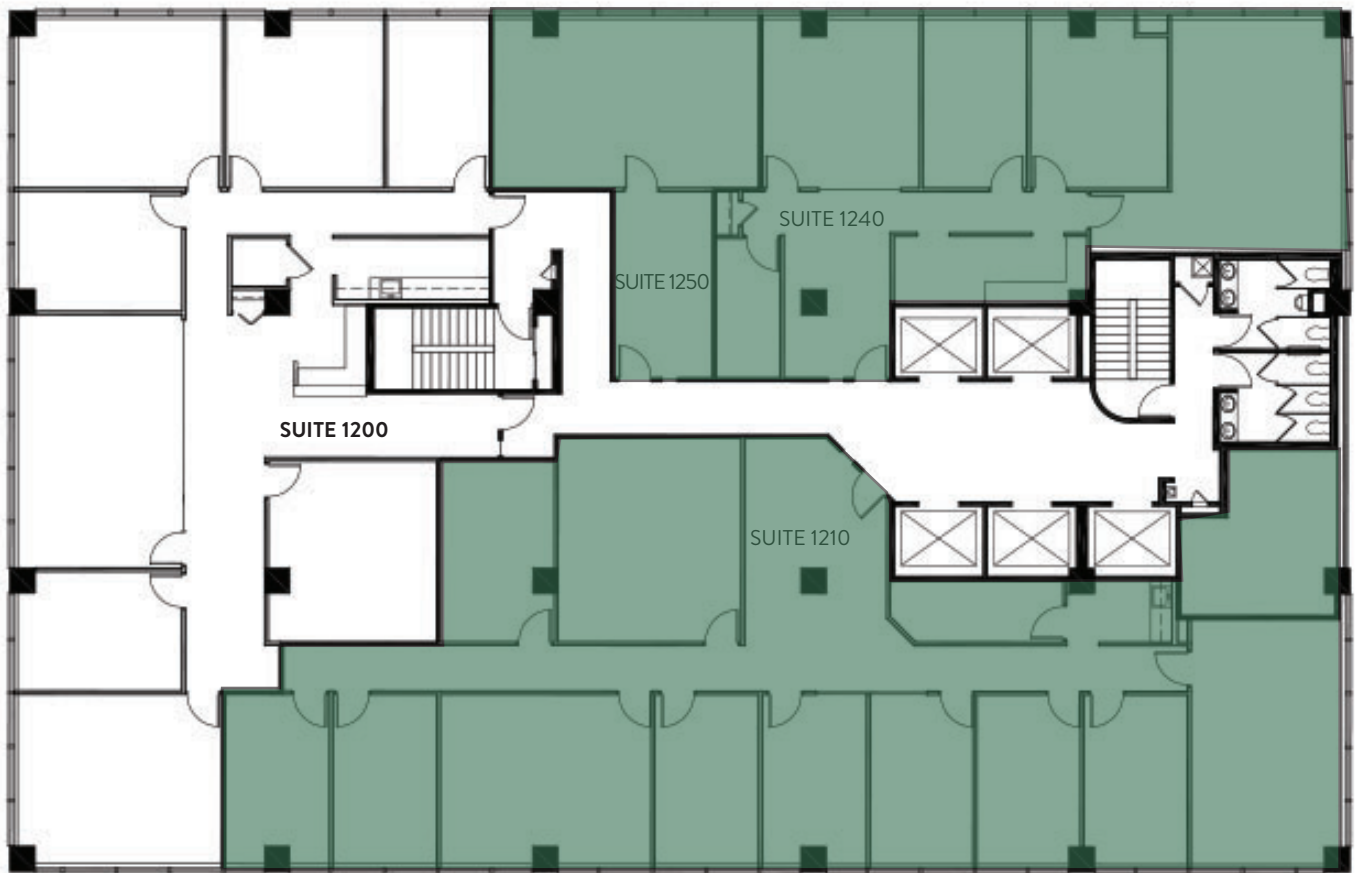

475 SEVENTEENTH STREET

FOR LEASE

SUITE 1200 | 3,441 SF

For Leasing Information, Contact:

Peter Thomas

303.324.0677
pthomas@lpc.com

Andrew Piepgras

303.226.8209
apiepgras@lpc.com