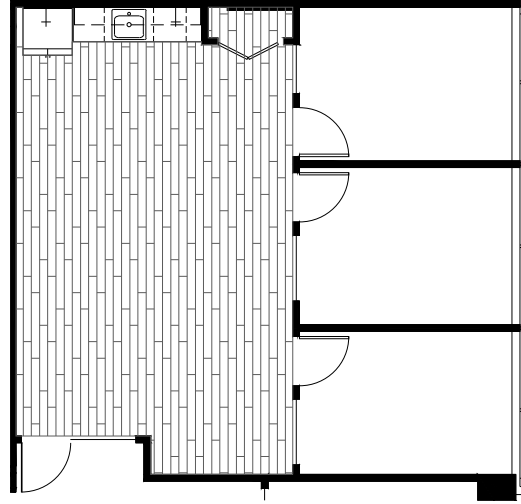

PLAZA TOWER

ONE

6400 Fiddlers Green Circle
Greenwood Village, CO 80111

Suite 535
1,165 RSF