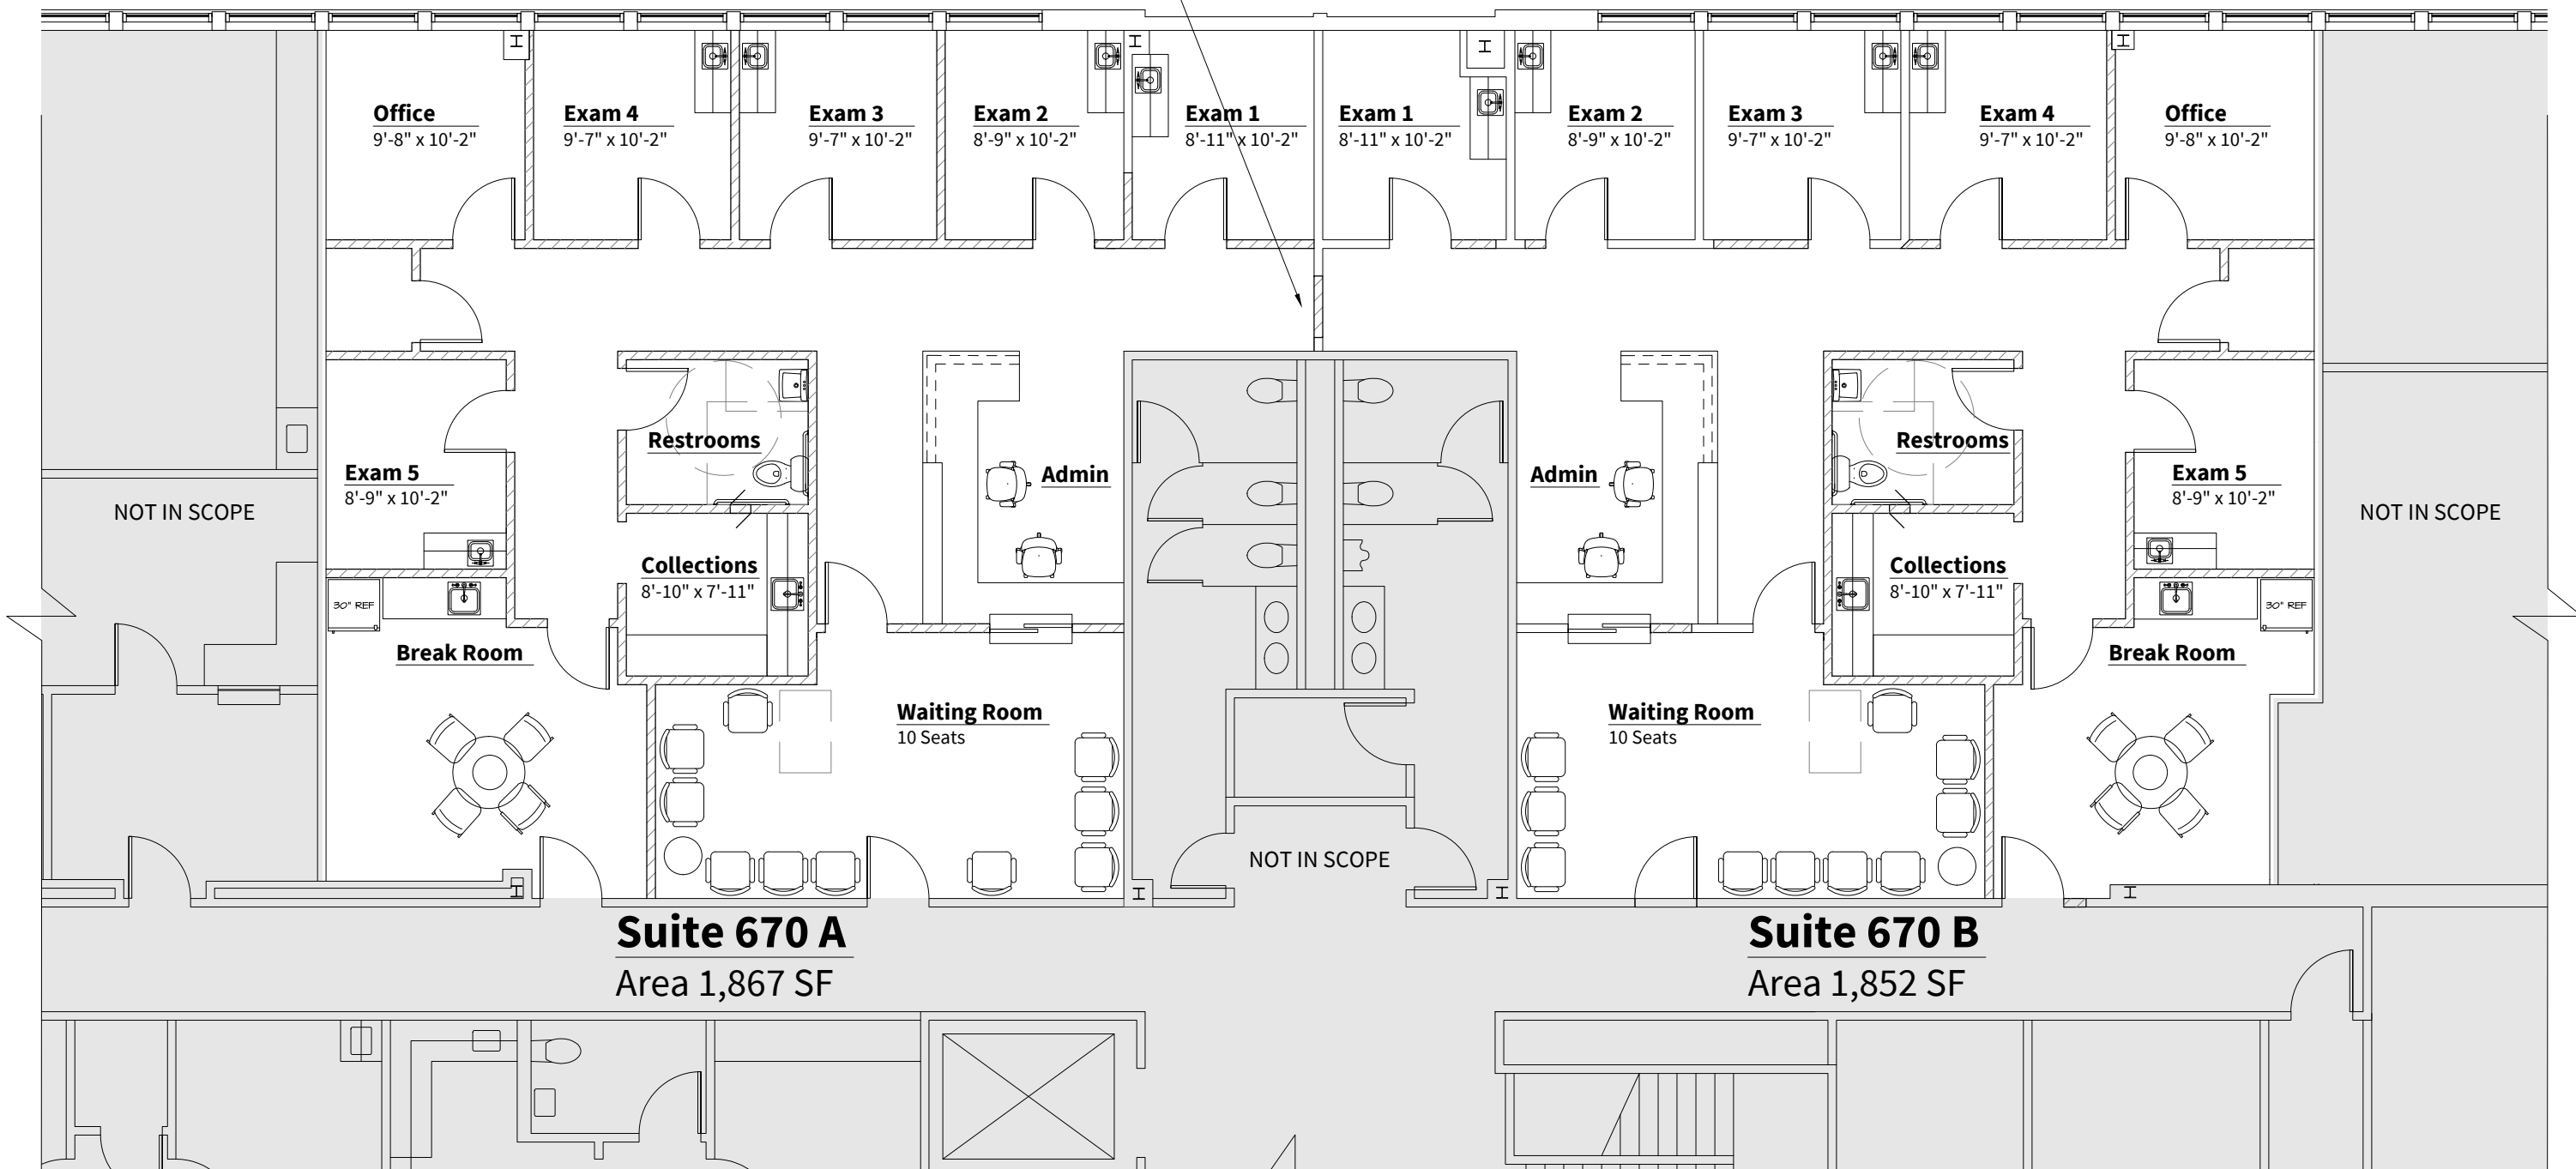

Suite 670 A
Area 1,867 SF

Suite 670 B
Area 1,852 SF

AVON MOB

5250 EAST US HIGHWAY 36
AVON, IN 46123

DEMO PLAN

1/8" = 1'-0"

REMOVABLE WALL FOR FULL SUITE OR HALF SUITE

Suite 670 A
Area 1,867 SF

Suite 670 B
Area 1,852 SF