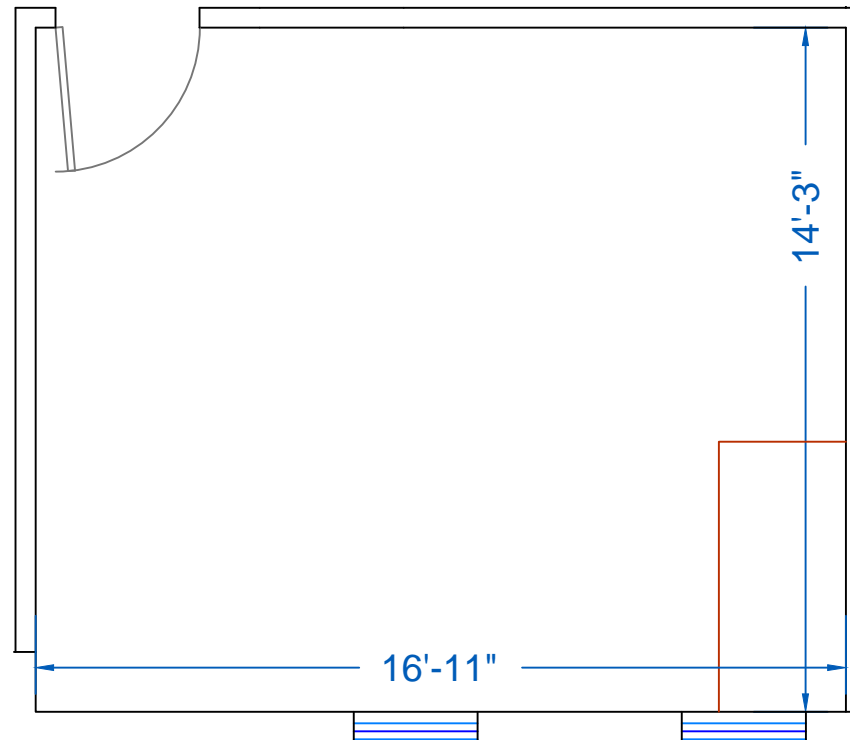

Inverness Professional Center

1618 W Colonial Parkway, Suite 160
321 Rentable Square Feet

Scale: 1/4" = 1'-0"

PO Box 1189
Palatine, IL 60078

MOATS
OFFICE PROPERTIES

Office: 847-359-2121
Ryan: 847-363-9700