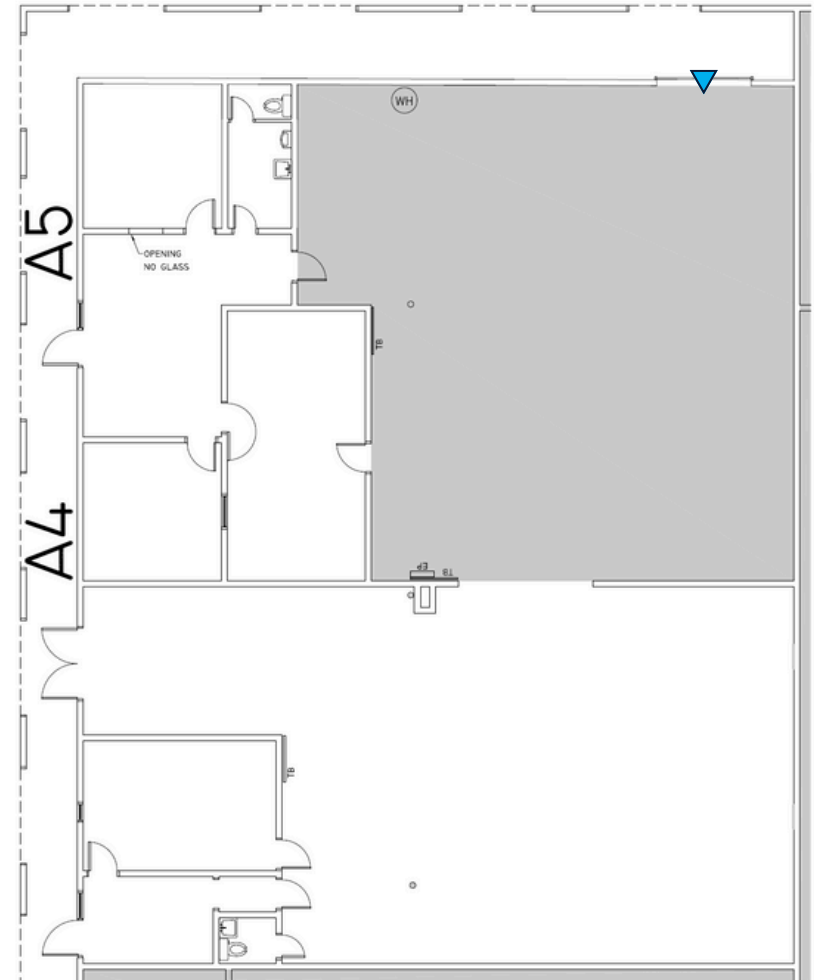

rmoore@apexindustrialre.com

Clark Owen

Director

404.595.1553

cowen@apexindustrialre.com

APEX INDUSTRIAL
REAL ESTATE ADVISORS, LLC

PROPERTY OVERVIEW

Total Size	5,378 SF
Office	3,742 SF
Warehouse	1,636 SF
Dock High Doors	One (1)
Clear Height	18'
Zoning	M2, Heavy Industrial