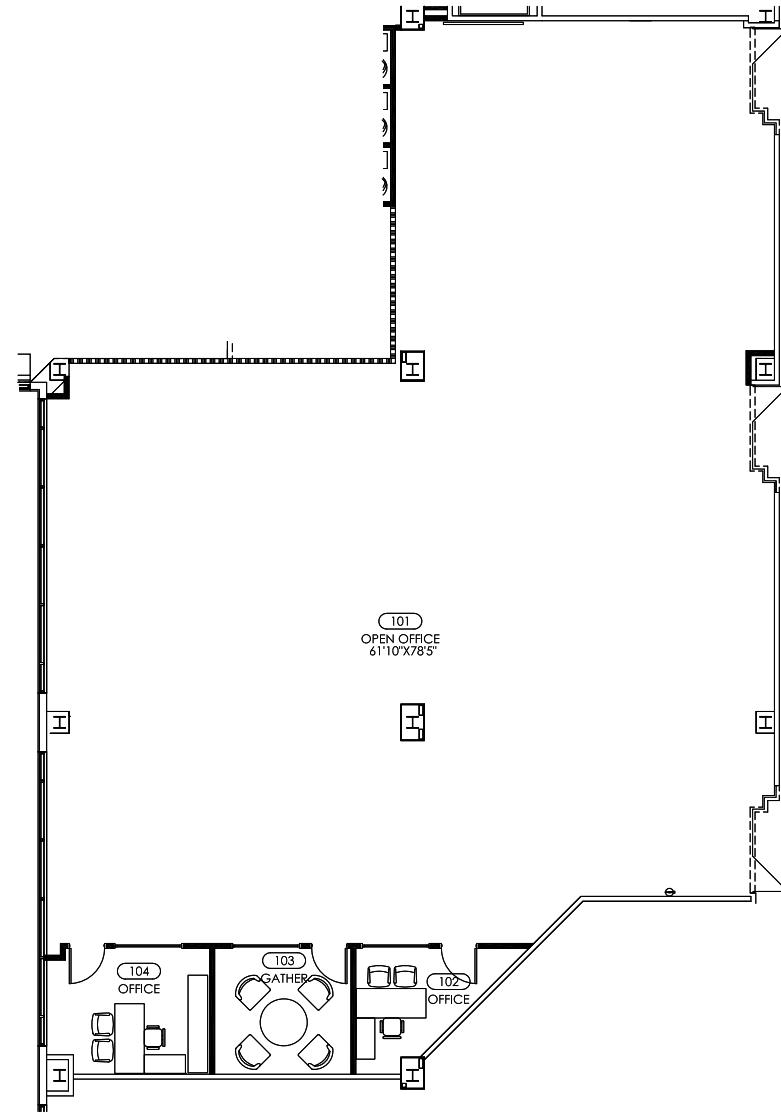

PARADISE VALLEY

CORPORATE CENTER

SUITE 305

±4,965 RSF

OFFICE LEASING

TIM WHITTEMORE

Senior Director
+1 602 229 5931
tim.whittemore@cushwake.com

PATRICK SCHRIMSHER