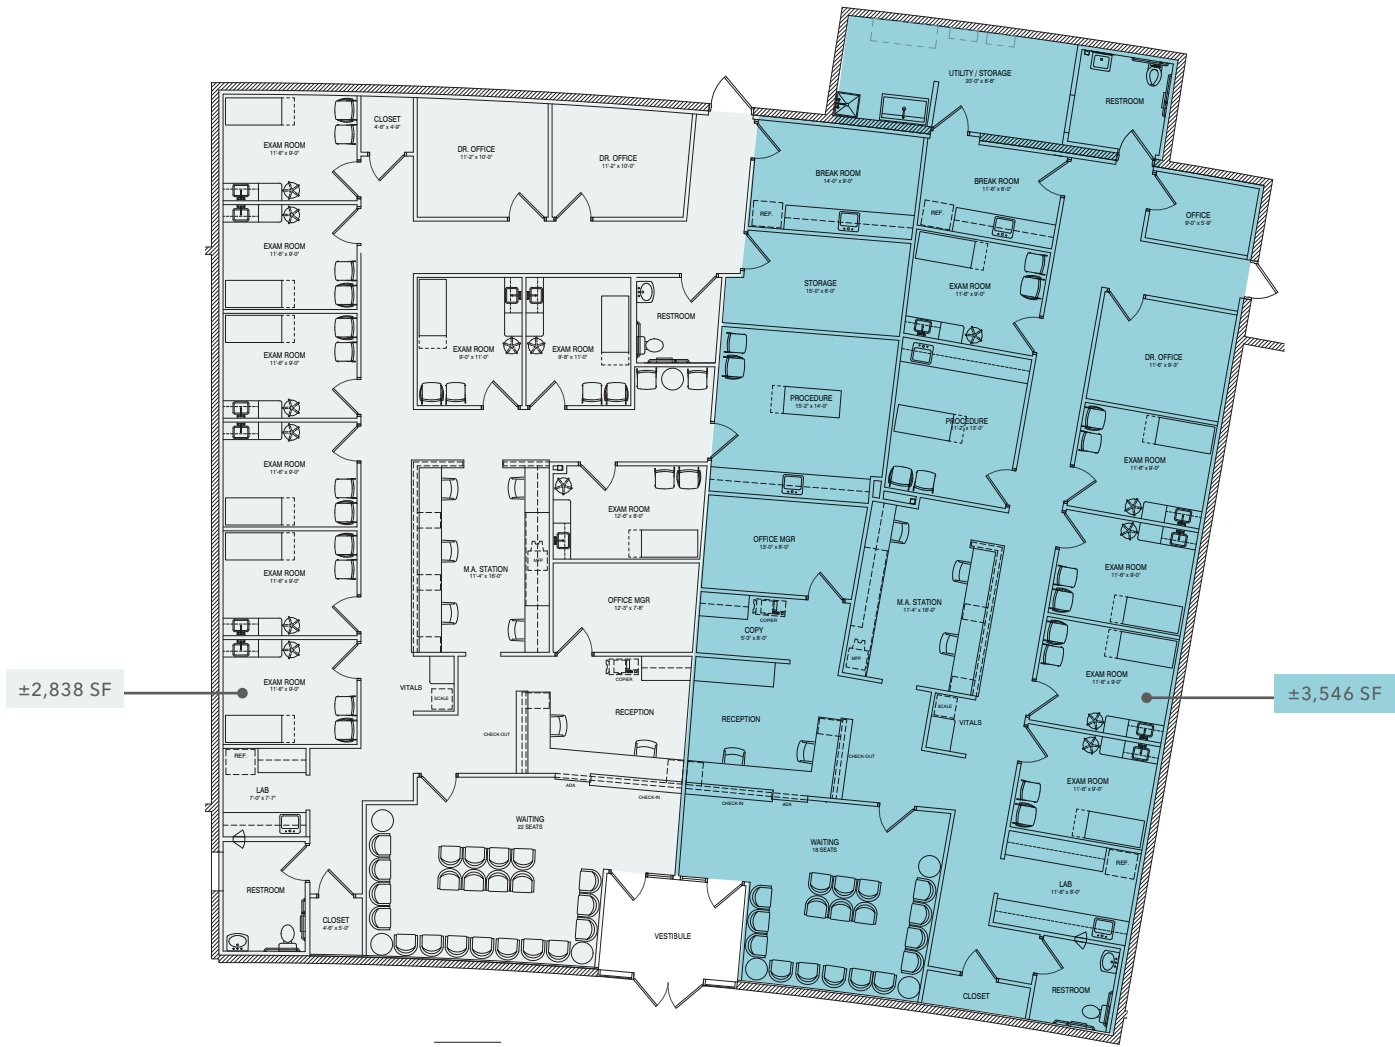

FOR LEASE

La Ronde Centre East

14621-14821 N DEL WEBB BLVD, SUN CITY, AZ

Suite 14635 | Test Fit

±6,491
SQUARE FEET

PERRY GABUZZI, CCIM
602.513.5116
perry.gabuzzi@kidder.com

KIDDER.COM

This information supplied herein is from sources we deem reliable. It is provided without any representation, warranty, or guarantee, expressed or implied as to its accuracy. Prospective Buyer or Tenant should conduct an independent investigation and verification of all matters deemed to be material, including, but not limited to, statements of income and expenses. Consult your attorney, accountant, or other professional advisor.