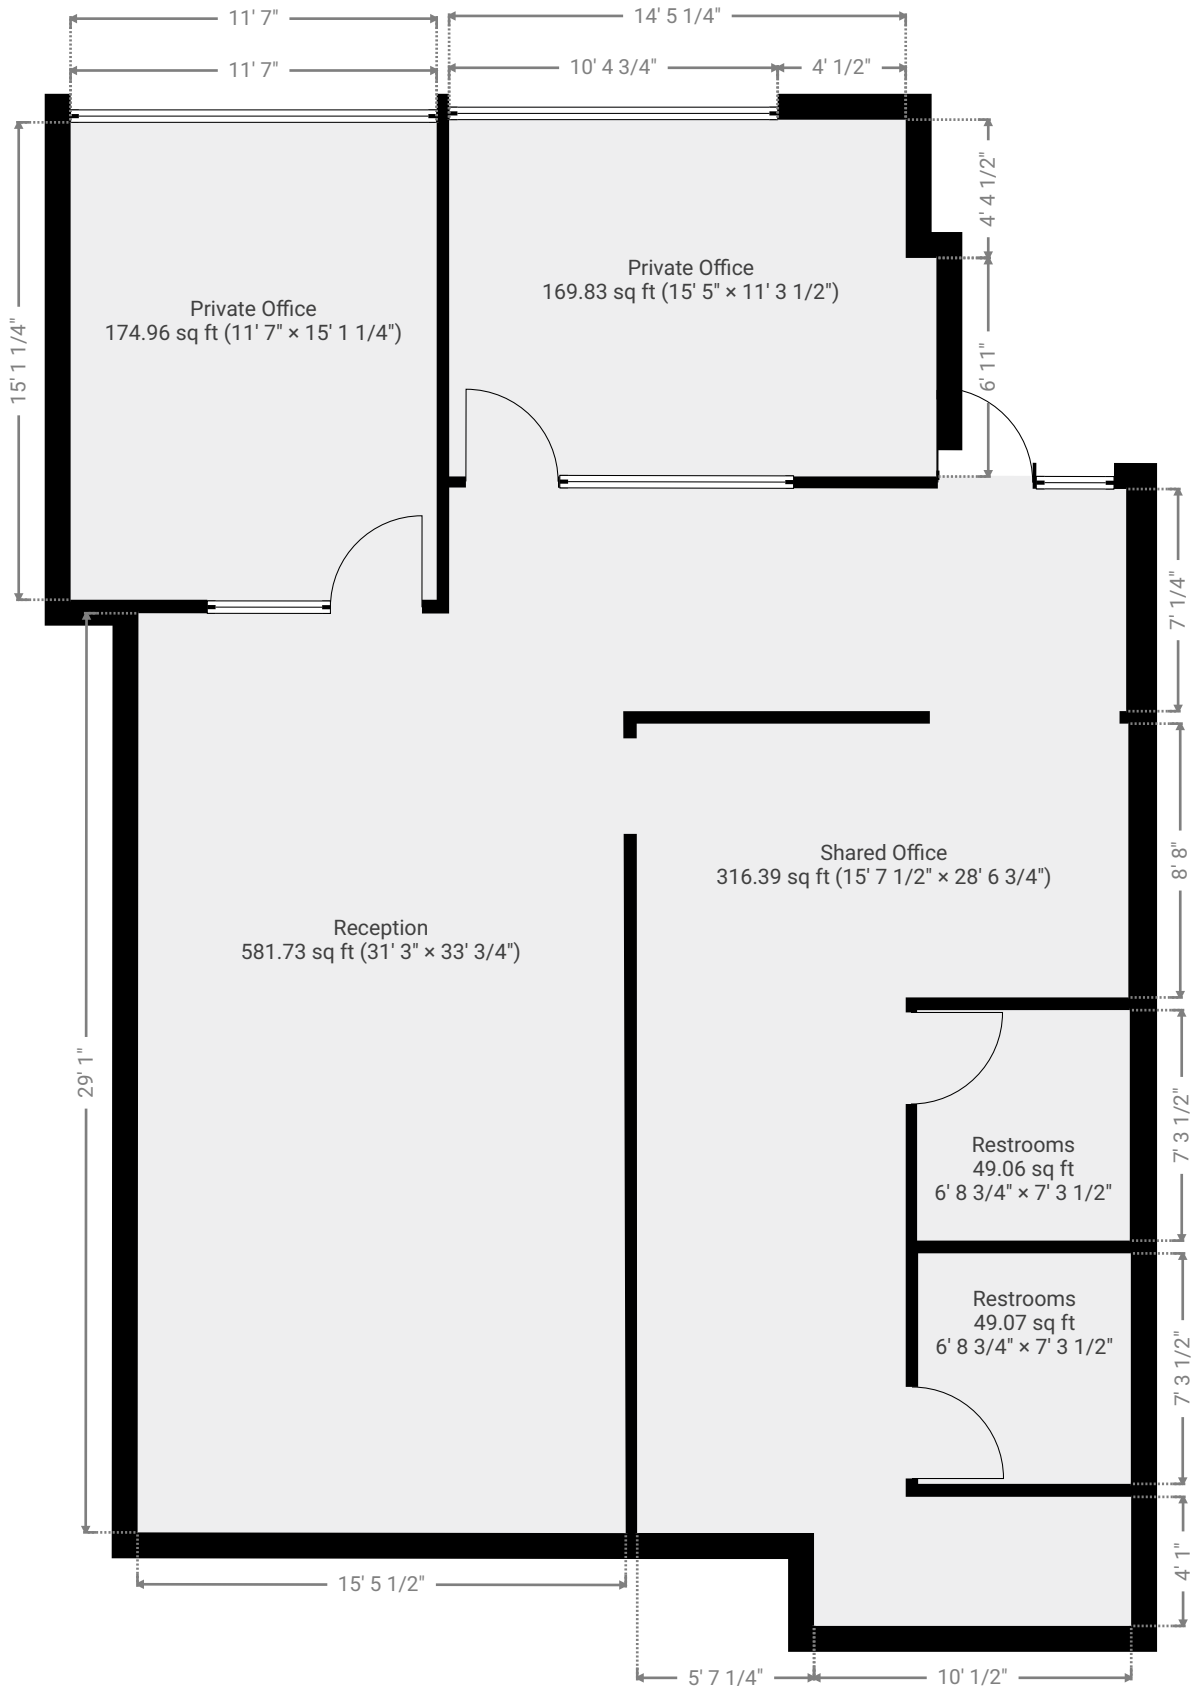

Unit 1502

TOTAL AREA: 1522.86 sq ft • LIVING AREA: 1522.86 sq ft • FLOORS: 1 • ROOMS: 6

▼ Ground Floor

TOTAL AREA: 1522.86 sq ft • LIVING AREA: 1522.86 sq ft • ROOMS: 6

THIS FLOORPLAN IS PROVIDED WITHOUT WARRANTY OF ANY KIND. SENSOPIA DISCLAIMS ANY WARRANTY INCLUDING, WITHOUT LIMITATION, SATISFACTORY QUALITY OR ACCURACY OF DIMENSIONS.