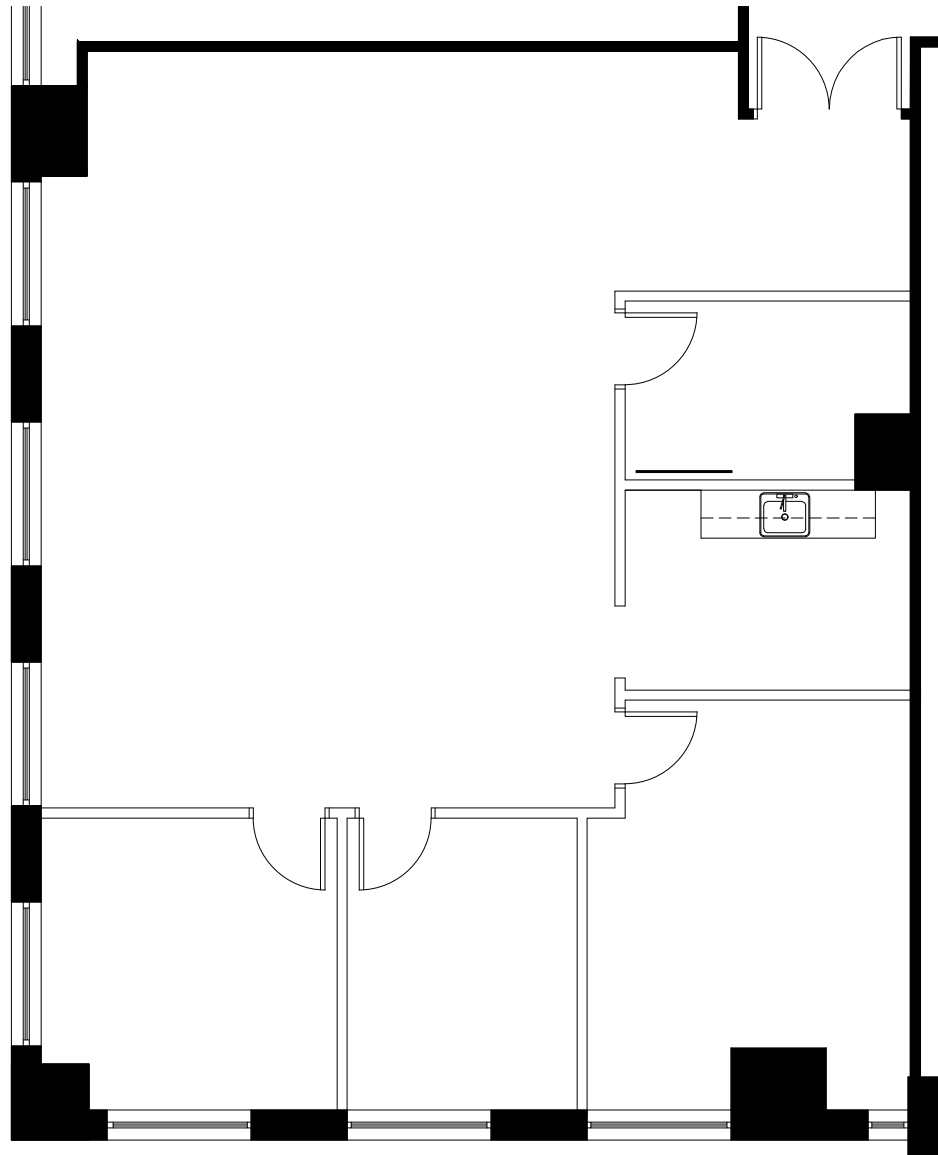

SUITE 2165  
AS-BUILT - 1 OF 1  
121 W TRADE  
1,988 RSF  
SCALE: 1/8" = 1'-0"  
DATE: JANUARY 7, 2022

KEY PLAN

**CBRE**

**SMITH  
HARRIS**  
**DESIGN**  
associates