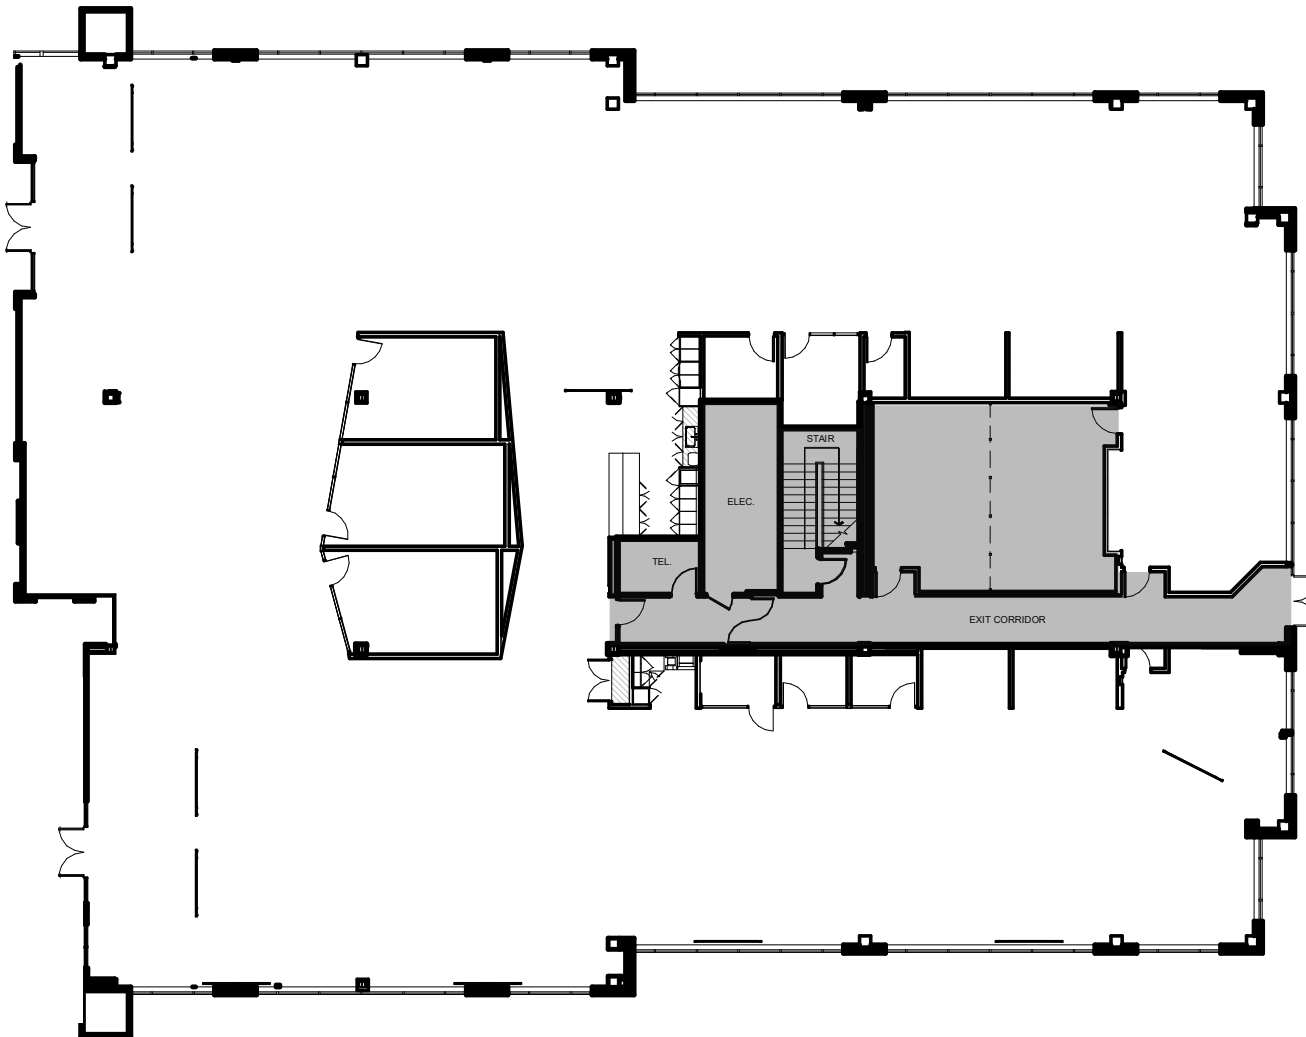

1000 CENTREGREEN

CentreGreen Five | Cary

Suite 100 | 16,430 RSF

Disclaimer: The above floor plan is not to scale. The available space shown is a representative layout. Furniture not included.