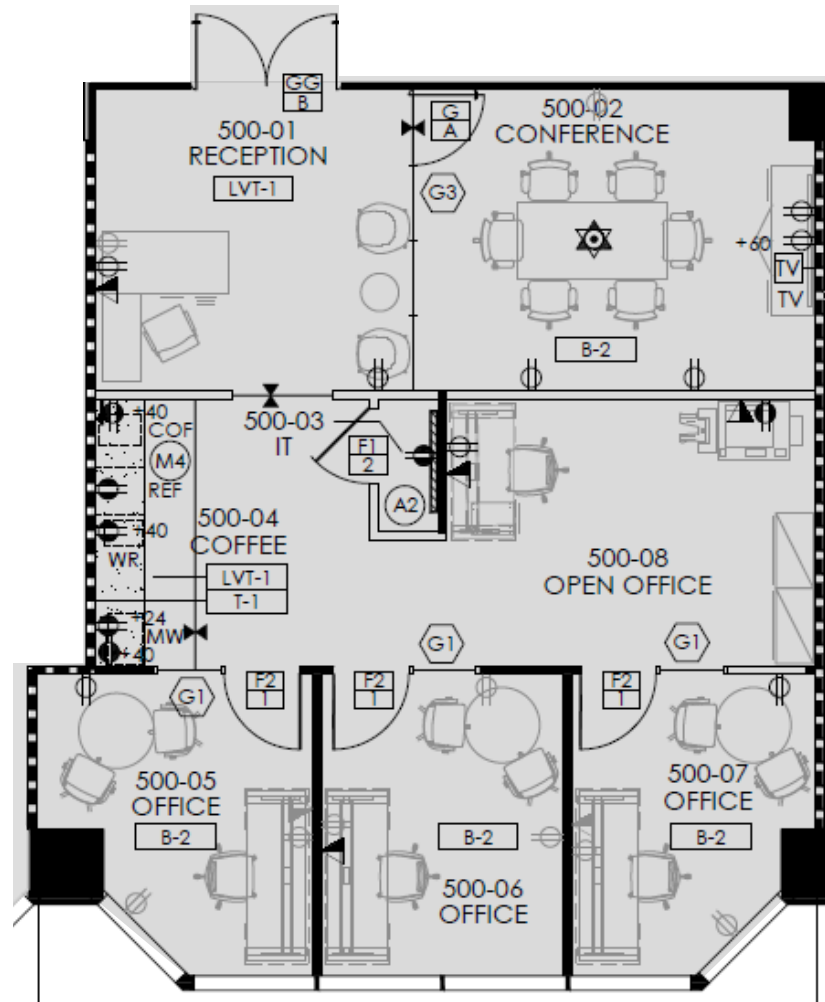

COLLINS
PLAZA

SPEC SUITE 500 | 1,233 RSF

FOR INFORMATION
CONTACT:

ERIC DELL
SENIOR ASSOCIATE
+1 214 208 2121
eric.dell@cbre.com

RICK RENSI
SENIOR VICE PRESIDENT
+1 214 979 6352
rick.rensi@cbre.com