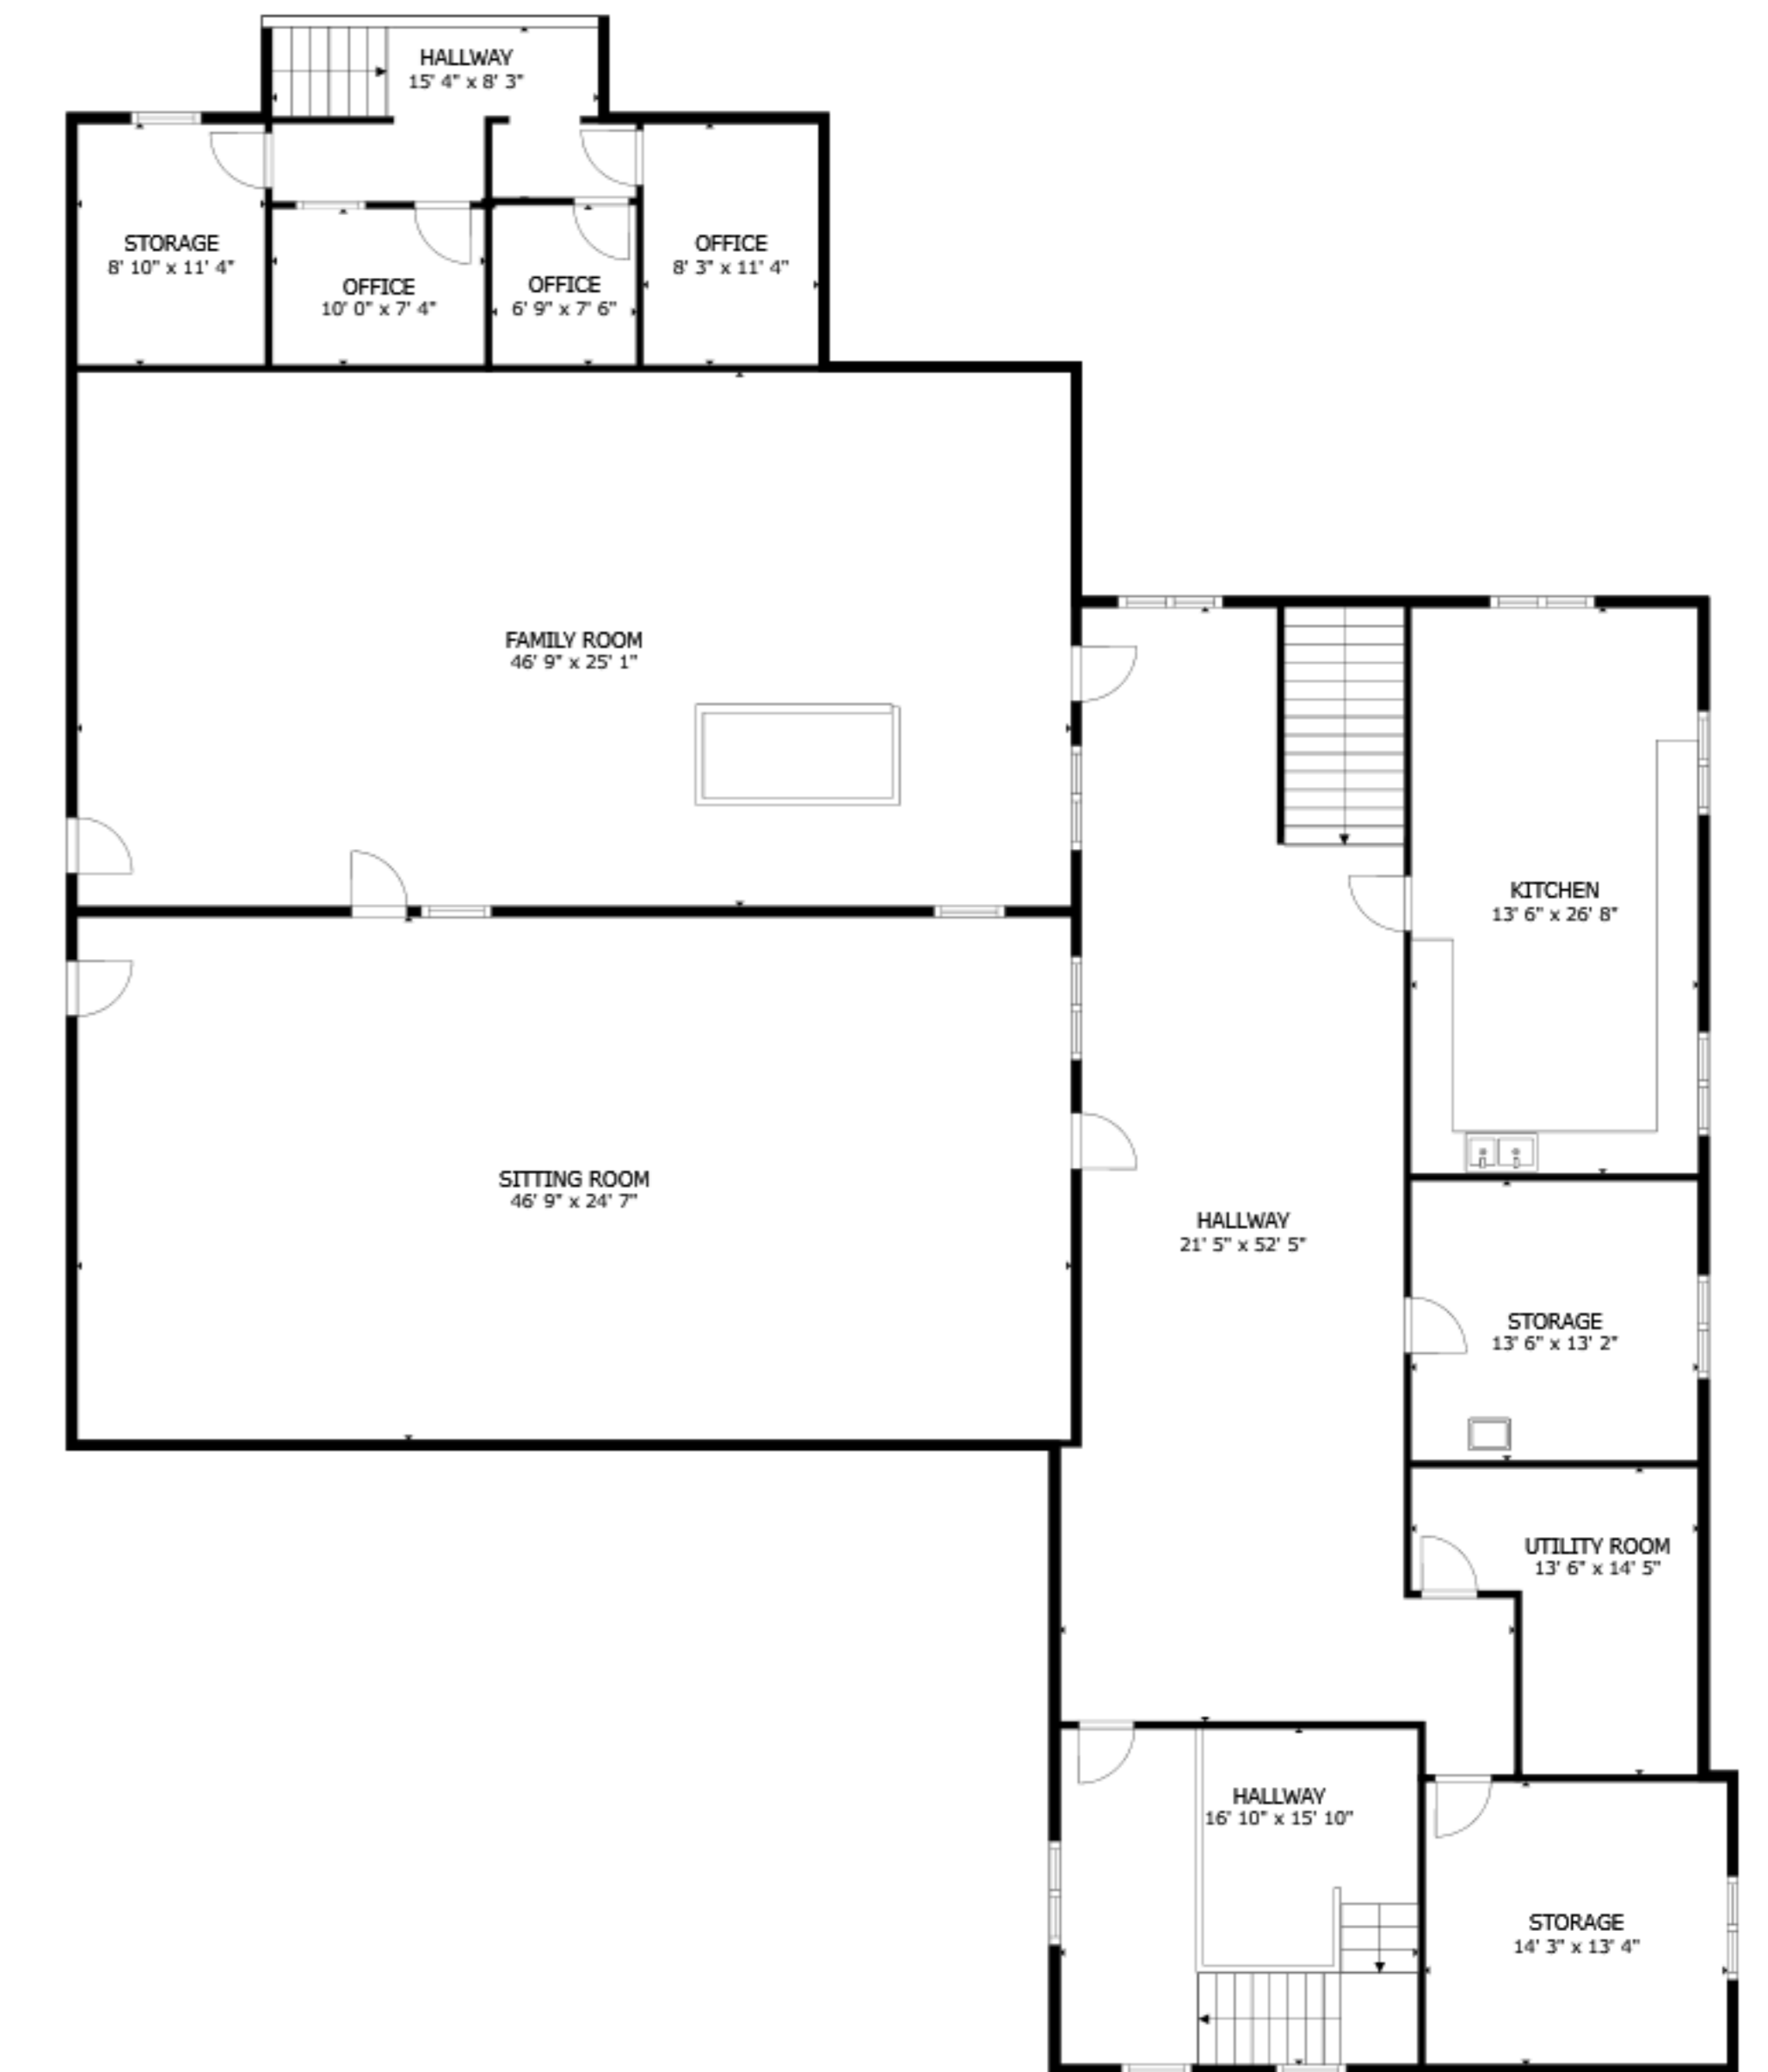

FLOOR 1

FLOOR 2

GROSS INTERNAL AREA
 FLOOR 1 3,687 sq.ft. FLOOR 2 4,881 sq.ft.
 EXCLUDED AREAS : GARAGE 1,188 sq.ft. GARAGE 523 sq.ft. GARAGE 7,120 sq.ft. GARAGE
 1,543 sq.ft. STORAGE 282 sq.ft.
 TOTAL : 8,568 sq.ft.

SIZES AND DIMENSIONS ARE APPROXIMATE, ACTUAL MAY VARY.