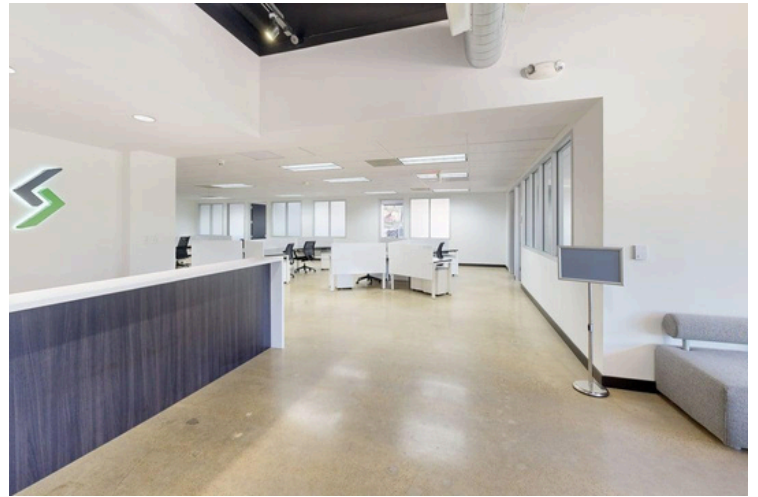

LEASING CONTACT:

MARCO CARRERA

Phone: (817) 616 - 1211

Email: marco@yardelle.com

To View Listing: [O'Connor Ridge | 4545 Fuller Drive](#)

To View Virtual Tour: [O'Connor Ridge | Virtual Tour](#)