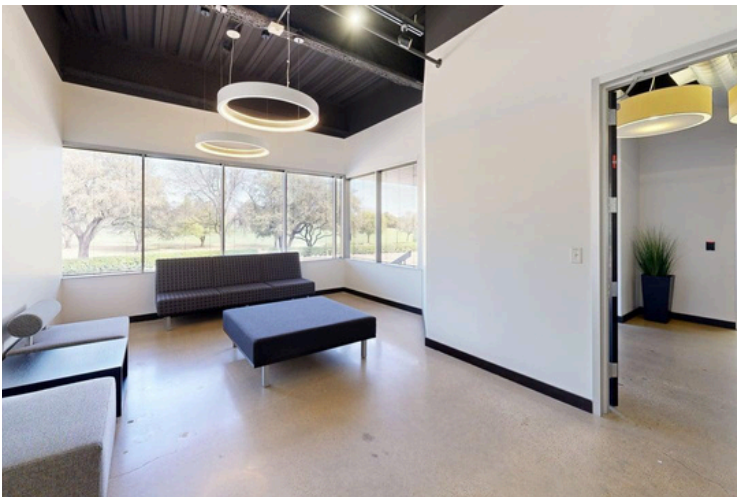

LEASING CONTACT:

MARCO CARRERA

Phone: (817) 616 - 1211

Email: marco@yardelle.com

To View Listing: [O'Connor Ridge | 4545 Fuller Drive](#)

To View Virtual Tour: [O'Connor Ridge | Virtual Tour](#)