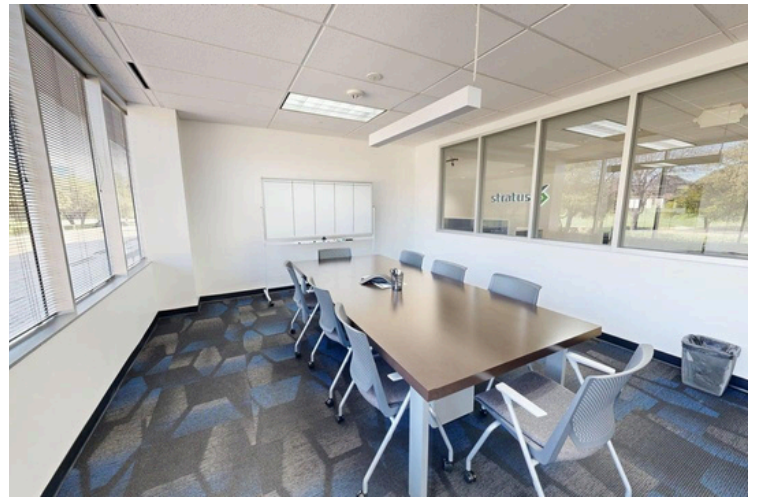

LEASING CONTACT:

MARCO CARRERA

Phone: (817) 616 - 1211

Email: marco@yardelle.com

To View Listing: [O'Connor Ridge | 4545 Fuller Drive](#)

To View Virtual Tour: [O'Connor Ridge | Virtual Tour](#)