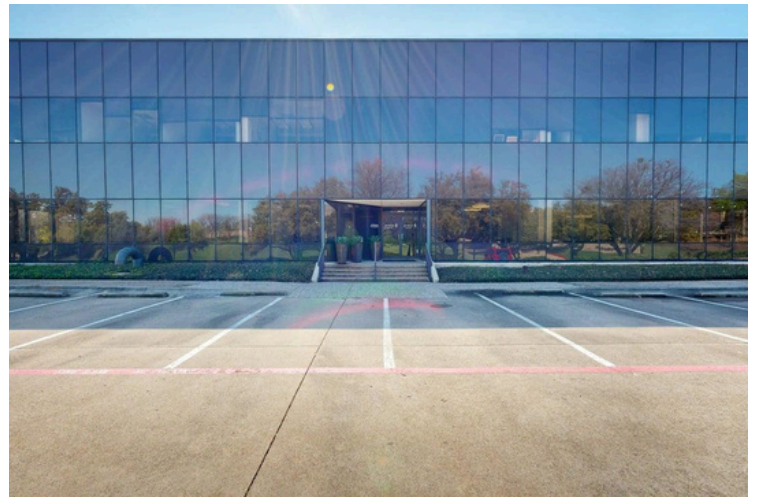

LEASING CONTACT:

MARCO CARRERA

Phone: (817) 616 - 1211

Email: marco@yardelle.com

To View Listing: [O'Connor Ridge | 4545 Fuller Drive](#)

To View Virtual Tour: [O'Connor Ridge | Virtual Tour](#)