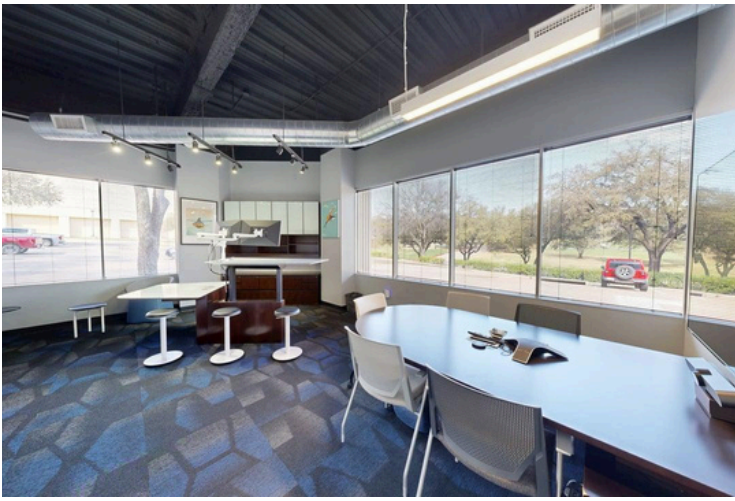

LEASING CONTACT:

MARCO CARRERA

Phone: (817) 616 - 1211

Email: marco@yardelle.com

To View Listing: [O'Connor Ridge | 4545 Fuller Drive](#)

To View Virtual Tour: [O'Connor Ridge | Virtual Tour](#)