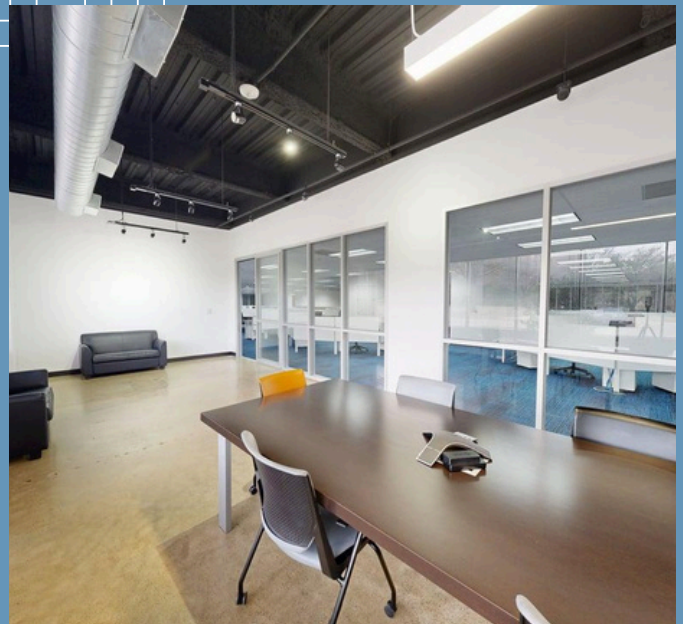

Email: marco@yardelle.com

To View Listing: [O'Connor Ridge | 4545 Fuller Drive](#)

To View Virtual Tour: [O'Connor Ridge | Virtual Tour](#)

SUITE 100 AND BUILDING FEATURES:

- 24,394 Rsqft
- Fully Furnished
- Occupy Entire 1st Floor
- 20 Private Offices
- Move-in Ready
- Updated HVAC System 2025
- Updated Elevators 2026
- On-Site Management & Maintenance
- Monument Signage Available
- Janitorial 5 Days a Week
- Multiple Conference Rooms
- Abundant Surface Parking
- 3D Virtual Tour: <https://my.matterport.com/show/?m=lnXYDkrv1fg>