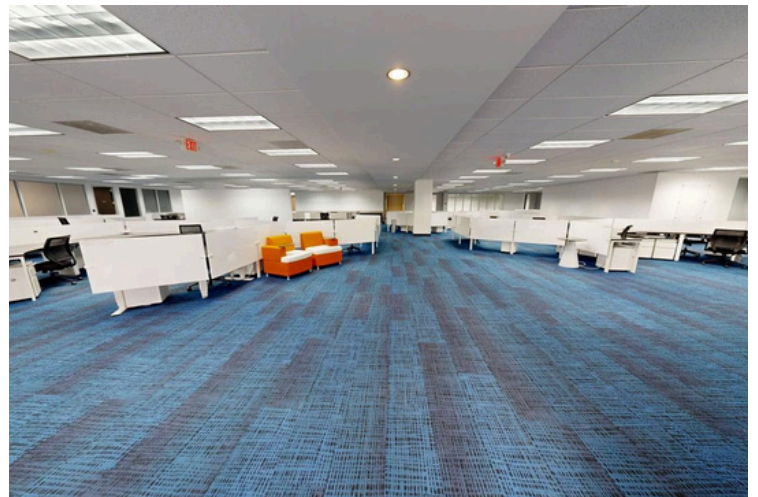

LEASING CONTACT:

MARCO CARRERA

Phone: (817) 616 - 1211

Email: marco@yardelle.com

To View Listing: [O'Connor Ridge | 4545 Fuller Drive](#)

To View Virtual Tour: [O'Connor Ridge | Virtual Tour](#)