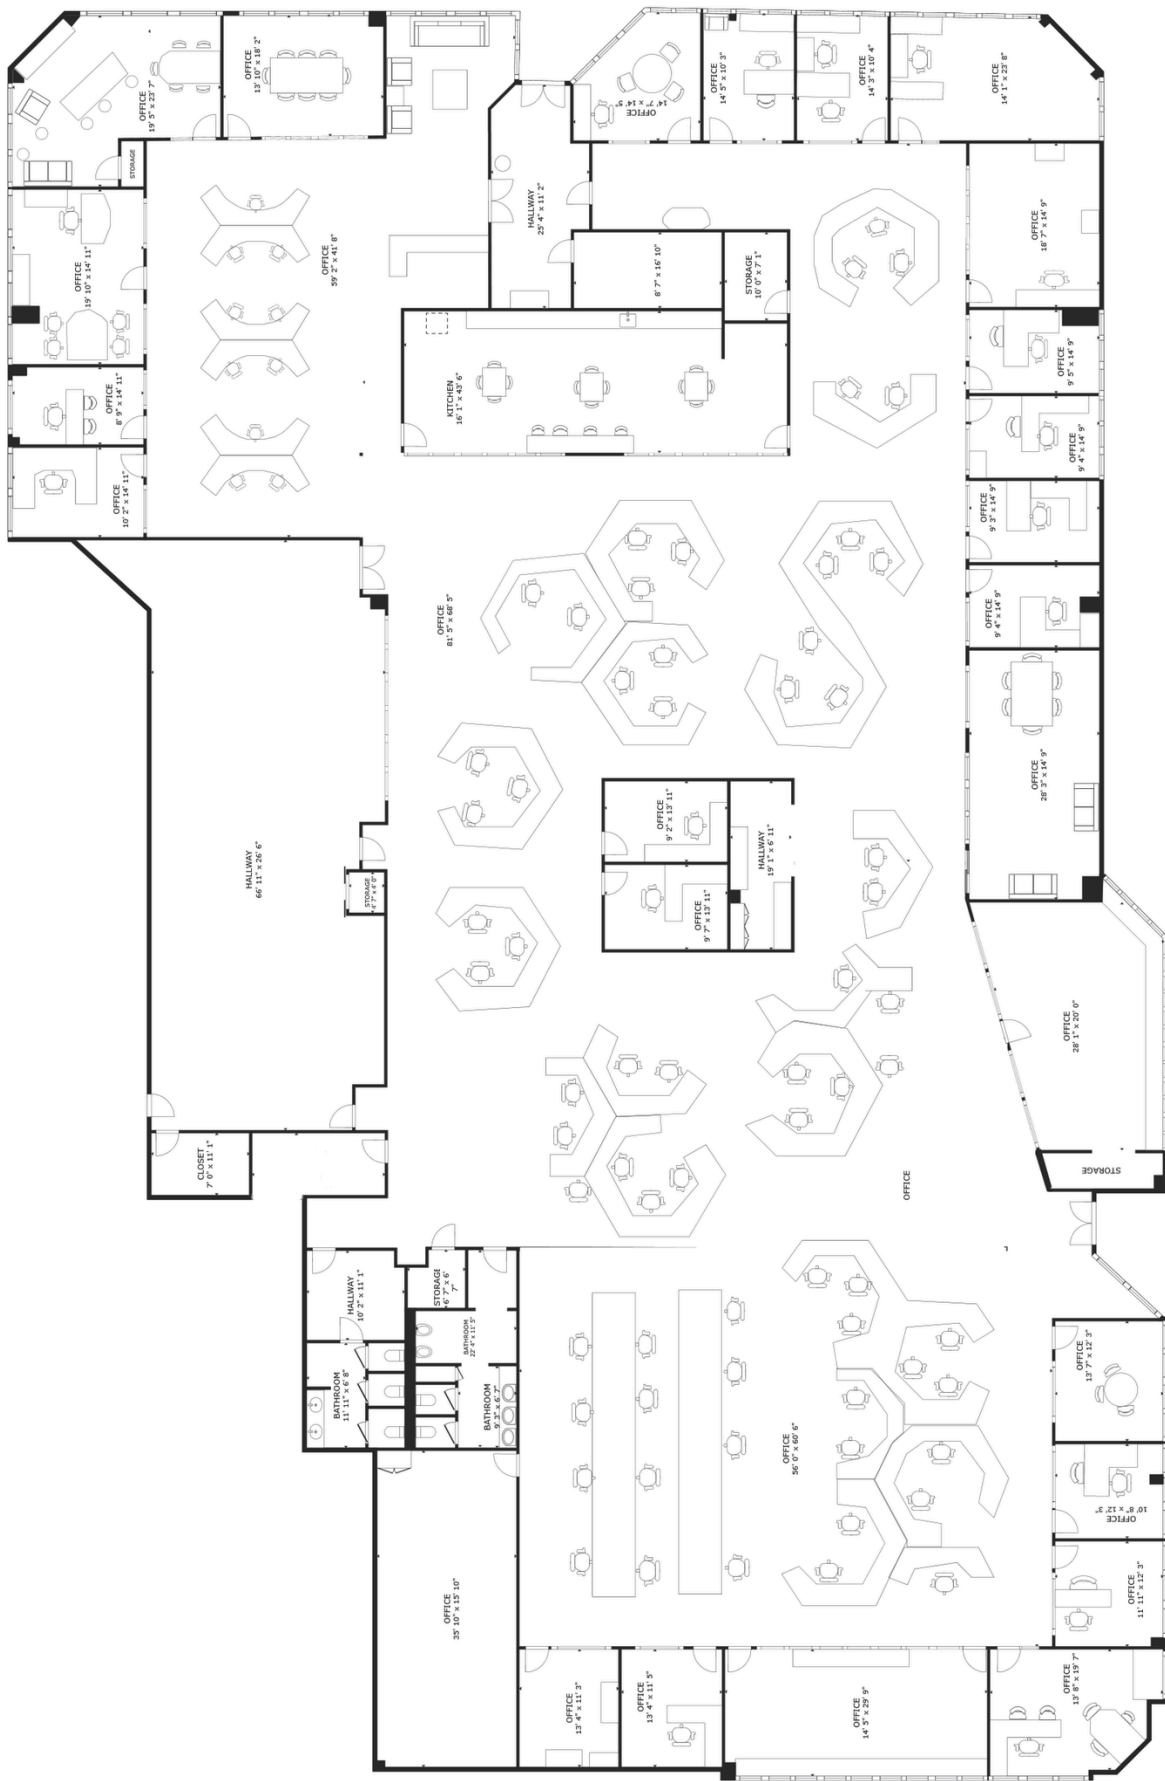

Suite 100 - 24,394 RSF

4545 Fuller Dr
Irving, TX

LEASING CONTACT:

MARCO CARRERA

Phone: (817) 616 - 1211

Email: marco@yardelle.com

To View Listing: [O'Connor Ridge | 4545 Fuller Drive](#)

To View Virtual Tour: [O'Connor Ridge | Virtual Tour](#)