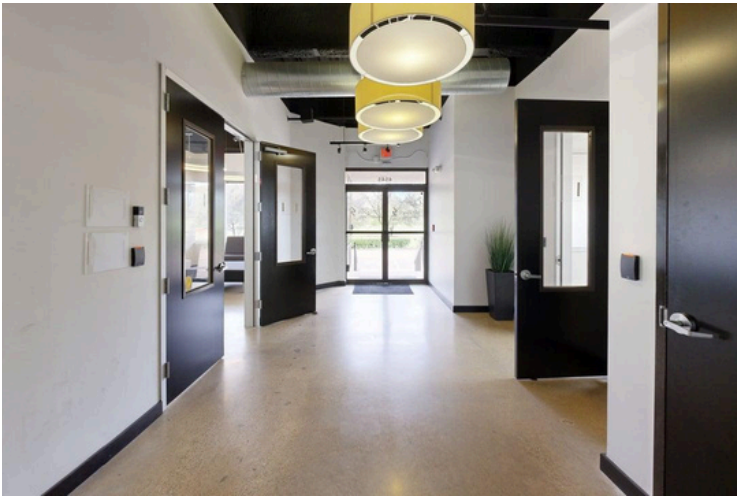

LEASING CONTACT:

MARCO CARRERA

Phone: (817) 616 - 1211

Email: marco@yardelle.com

To View Listing: [O'Connor Ridge | 4545 Fuller Drive](#)

To View Virtual Tour: [O'Connor Ridge | Virtual Tour](#)