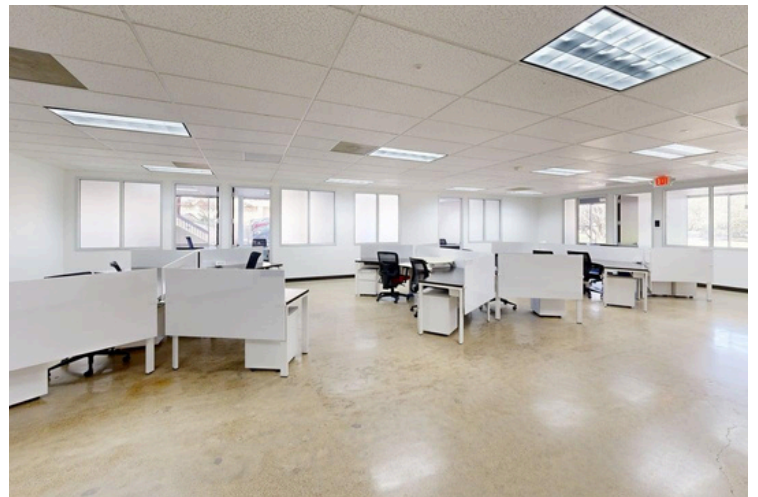

LEASING CONTACT:

MARCO CARRERA

Phone: (817) 616 - 1211

Email: marco@yardelle.com

To View Listing: [O'Connor Ridge | 4545 Fuller Drive](#)

To View Virtual Tour: [O'Connor Ridge | Virtual Tour](#)