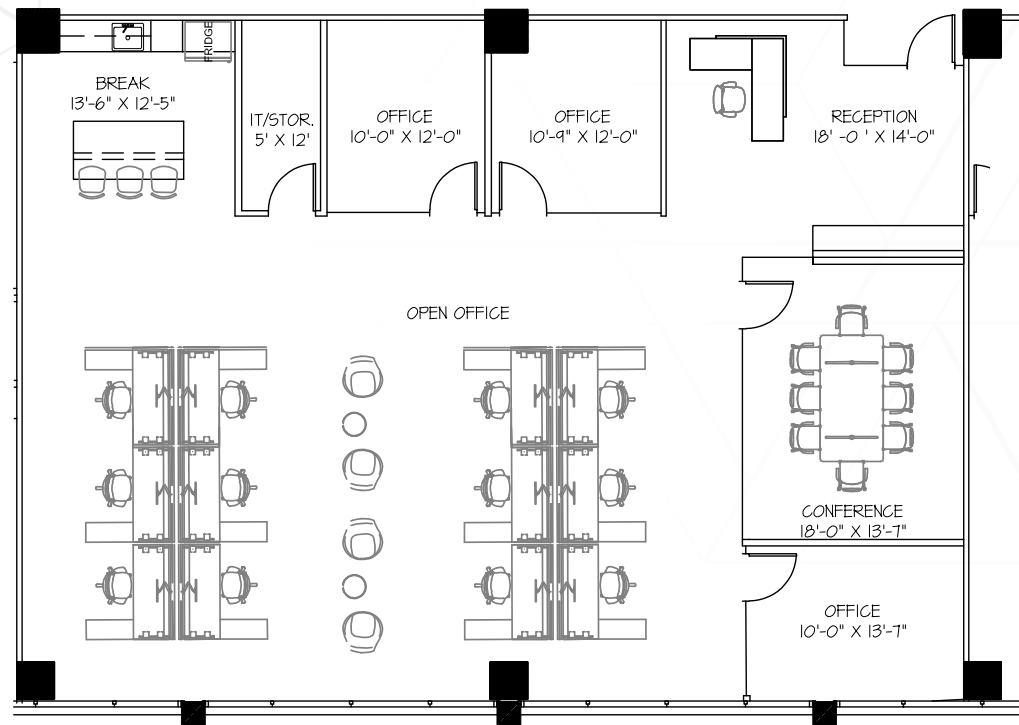

Pima Northgate

14000 N Pima Road Scottsdale, AZ

3RD FLOOR SUITE 3 | ±2,975 RSF

TIM WHITTEMORE

Senior Director

+1 602 229 5931

tim.whittemore@cushwake.com

PATRICK SCHRIMSHER