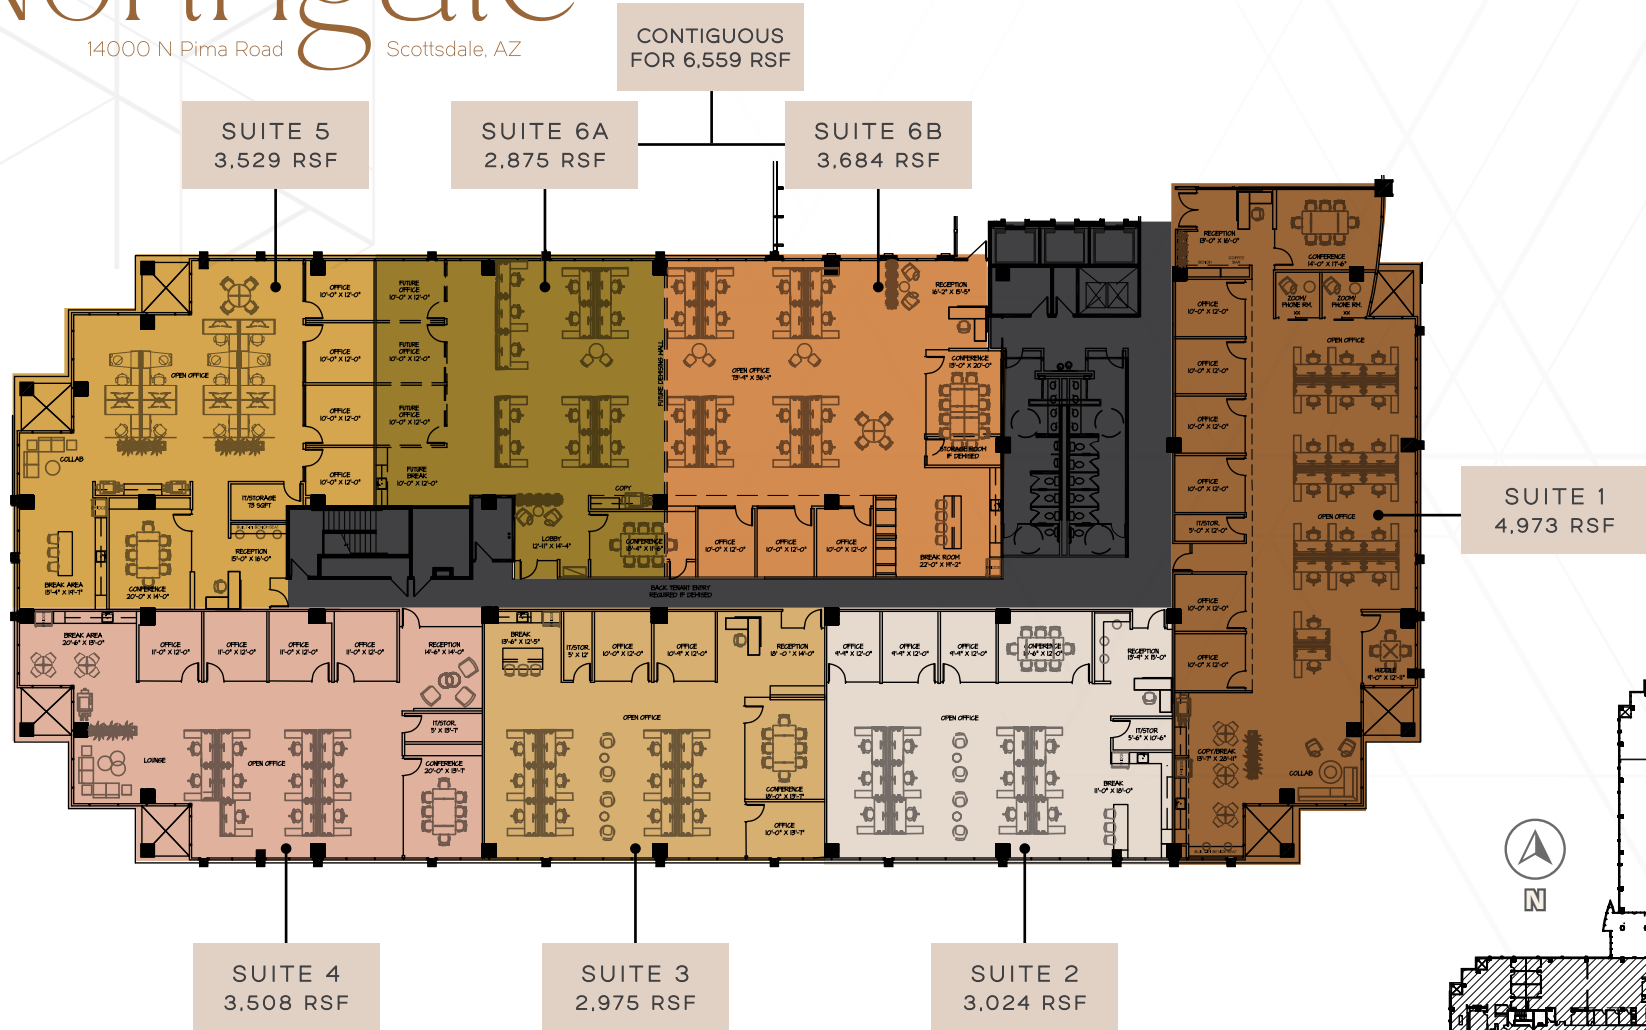

Pima Northgate

14000 N Pima Road Scottsdale, AZ

3RD FLOOR | ±24,568 RSF

TIM WHITTEMORE
Senior Director
+1 602 229 5931
tim.whittemore@cushwake.com

PATRICK SCHRIMSHER
Director
+1 602 468 8529
patrick.schrimsher@cushwake.com