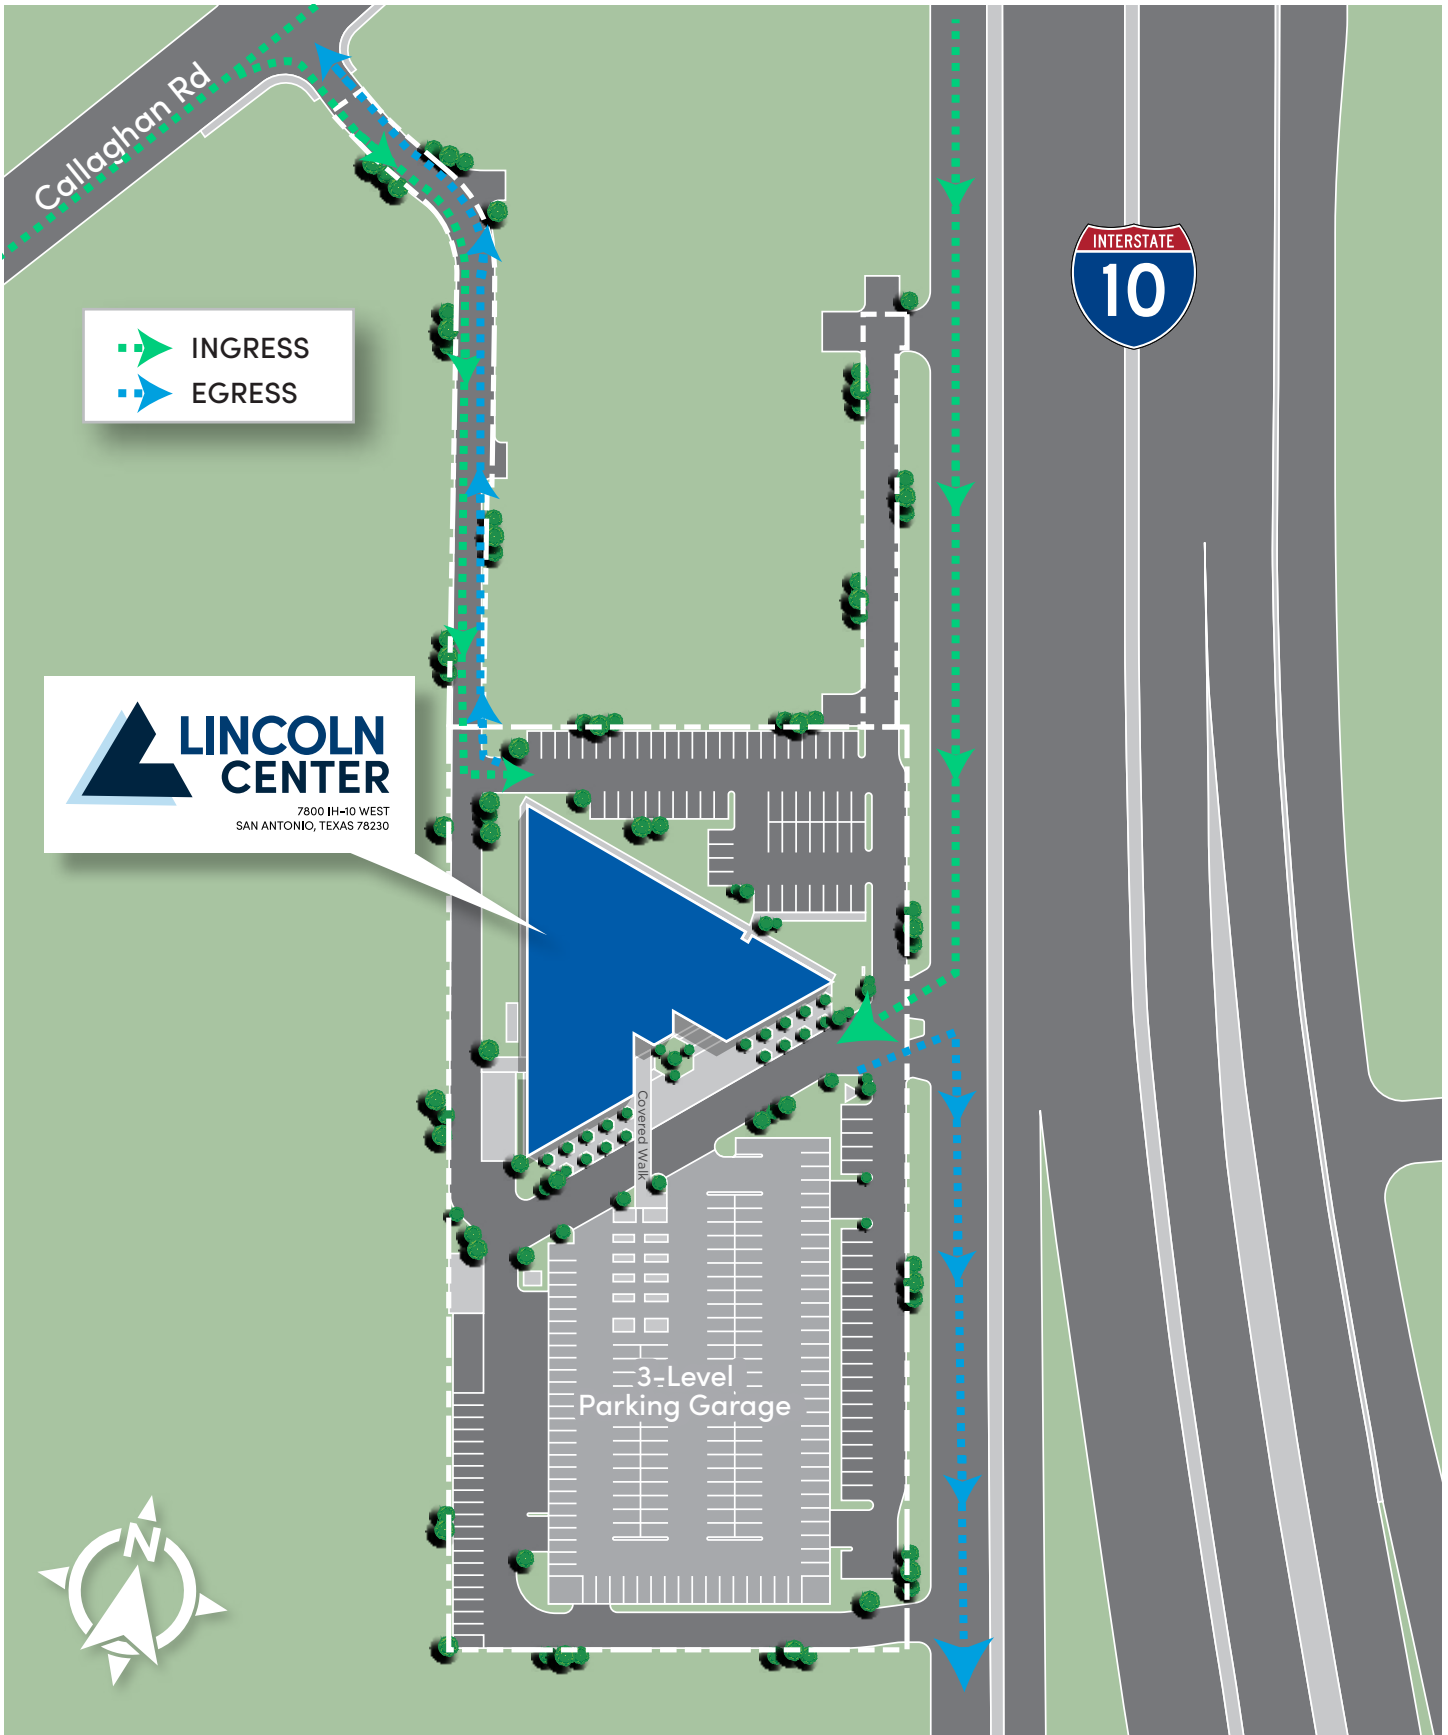

## ABOUT

Lincoln Center is an 8 eight story office building conveniently located on the I-10 corridor. The building provides move-in ready suites and impeccable access to loop 410, 1604 and the South Texas Medical Center.

# LEVEL 8

AVAILABLE  
FLOOR PLANS

7800 IH-10 WEST  
SAN ANTONIO, TEXAS 78230

**SITE PLAN / INGRESS-EGRESS**

**LINCOLN CENTER**  
7800 IH-10 WEST  
SAN ANTONIO, TEXAS 78230

## WHAT'S NEARBY? (1 Mile Radius)

### RESTAURANTS

- Highlander Bar and Grill
- Dairy Queen
- Pizza Patrón
- Oak Hills Tavern
- Original Blanco Café
- Papa John's Pizza
- Jersey Mike's Subs
- Beirut Mediterranean Restaurant
- Taqueria Datapoint
- Mama Adam Foods
- Sumo Japanese Steakhouse
- Mamacita's Restaurant
- Yaya's Treat
- Farm Fresh Produce Meat Deli
- Freshest Ice Creams
- Jimmy John's
- Las Palapas
- Subway
- Chacho's
- Starbucks
- Taqueria El Trompo
- Lennys Grill & Subs
- Big John's Pizza
- Ray's Pizzeria
- Noppagao Thai Cuisine
- Beijing Express
- Madurai Mes
- Mama Chita's
- Old Smokehouse
- Paul's Pizza Roma & Pub
- Sun Sun Chinese
- Sangria on the Burg
- Thai House 2 Restaurant
- Dimassi's Mediterranean Buffet
- Dave & Buster's