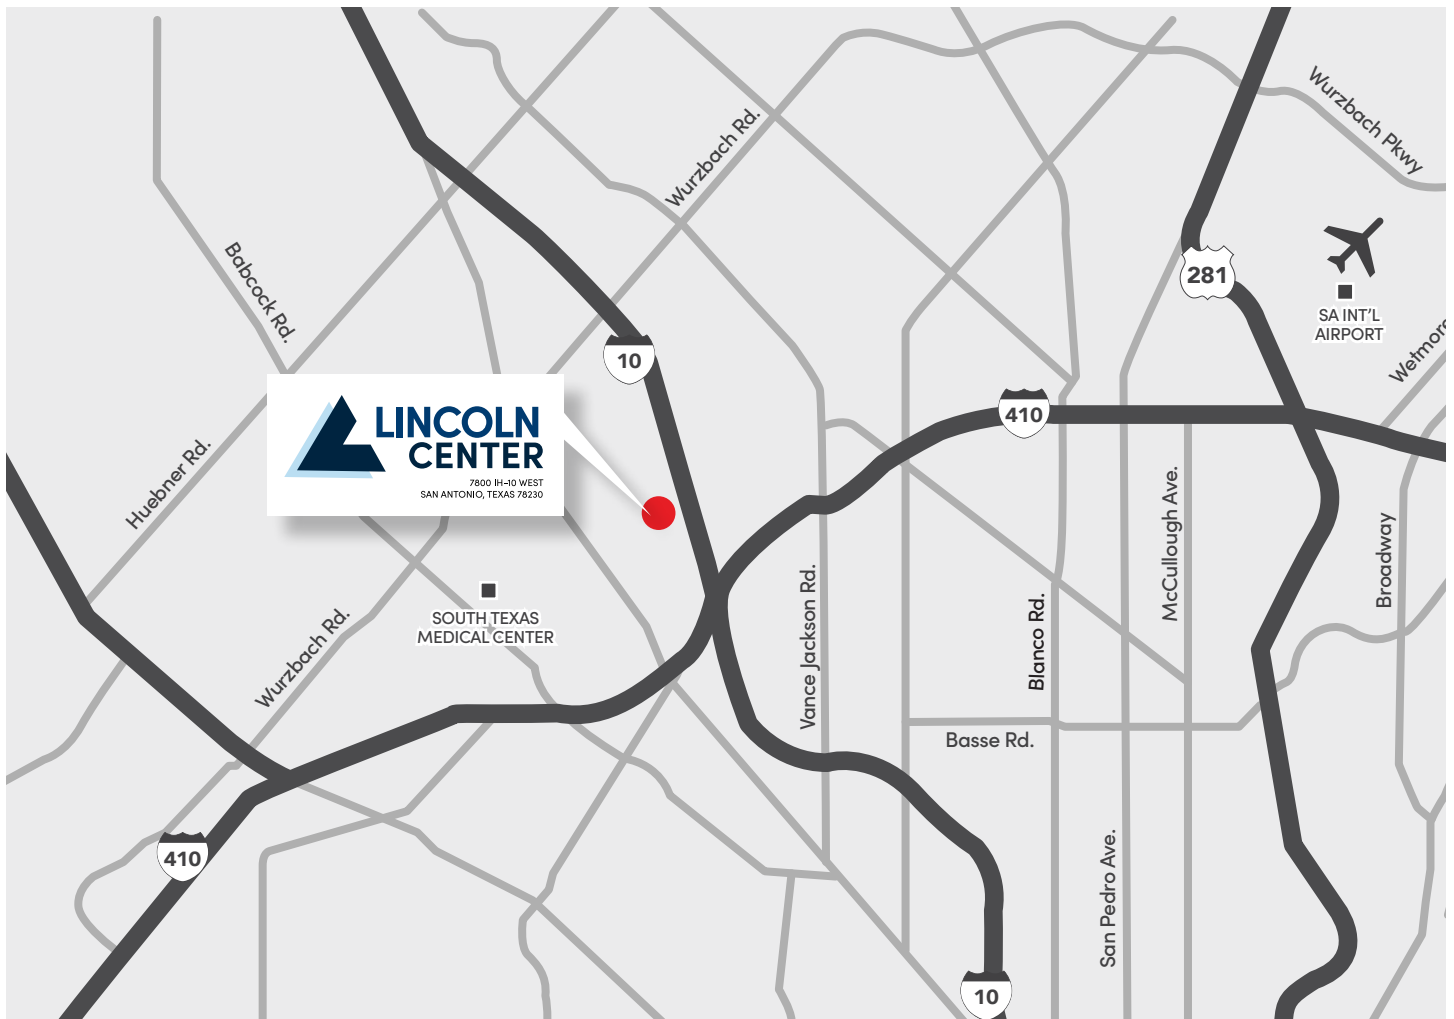

# LEVEL 8

AVAILABLE  
FLOOR PLANS

7800 IH-10 WEST  
SAN ANTONIO, TEXAS 78230

**SITE PLAN / INGRESS-EGRESS**

**LINCOLN CENTER**  
7800 IH-10 WEST  
SAN ANTONIO, TEXAS 78230