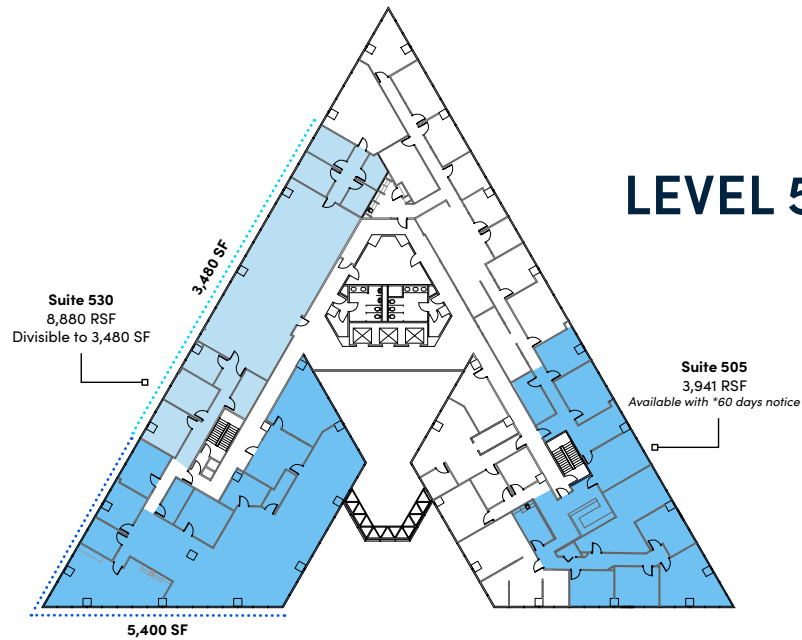

AVAILABLE
FLOOR PLANS

LEVEL 1

LEVEL 2

LEVEL 5