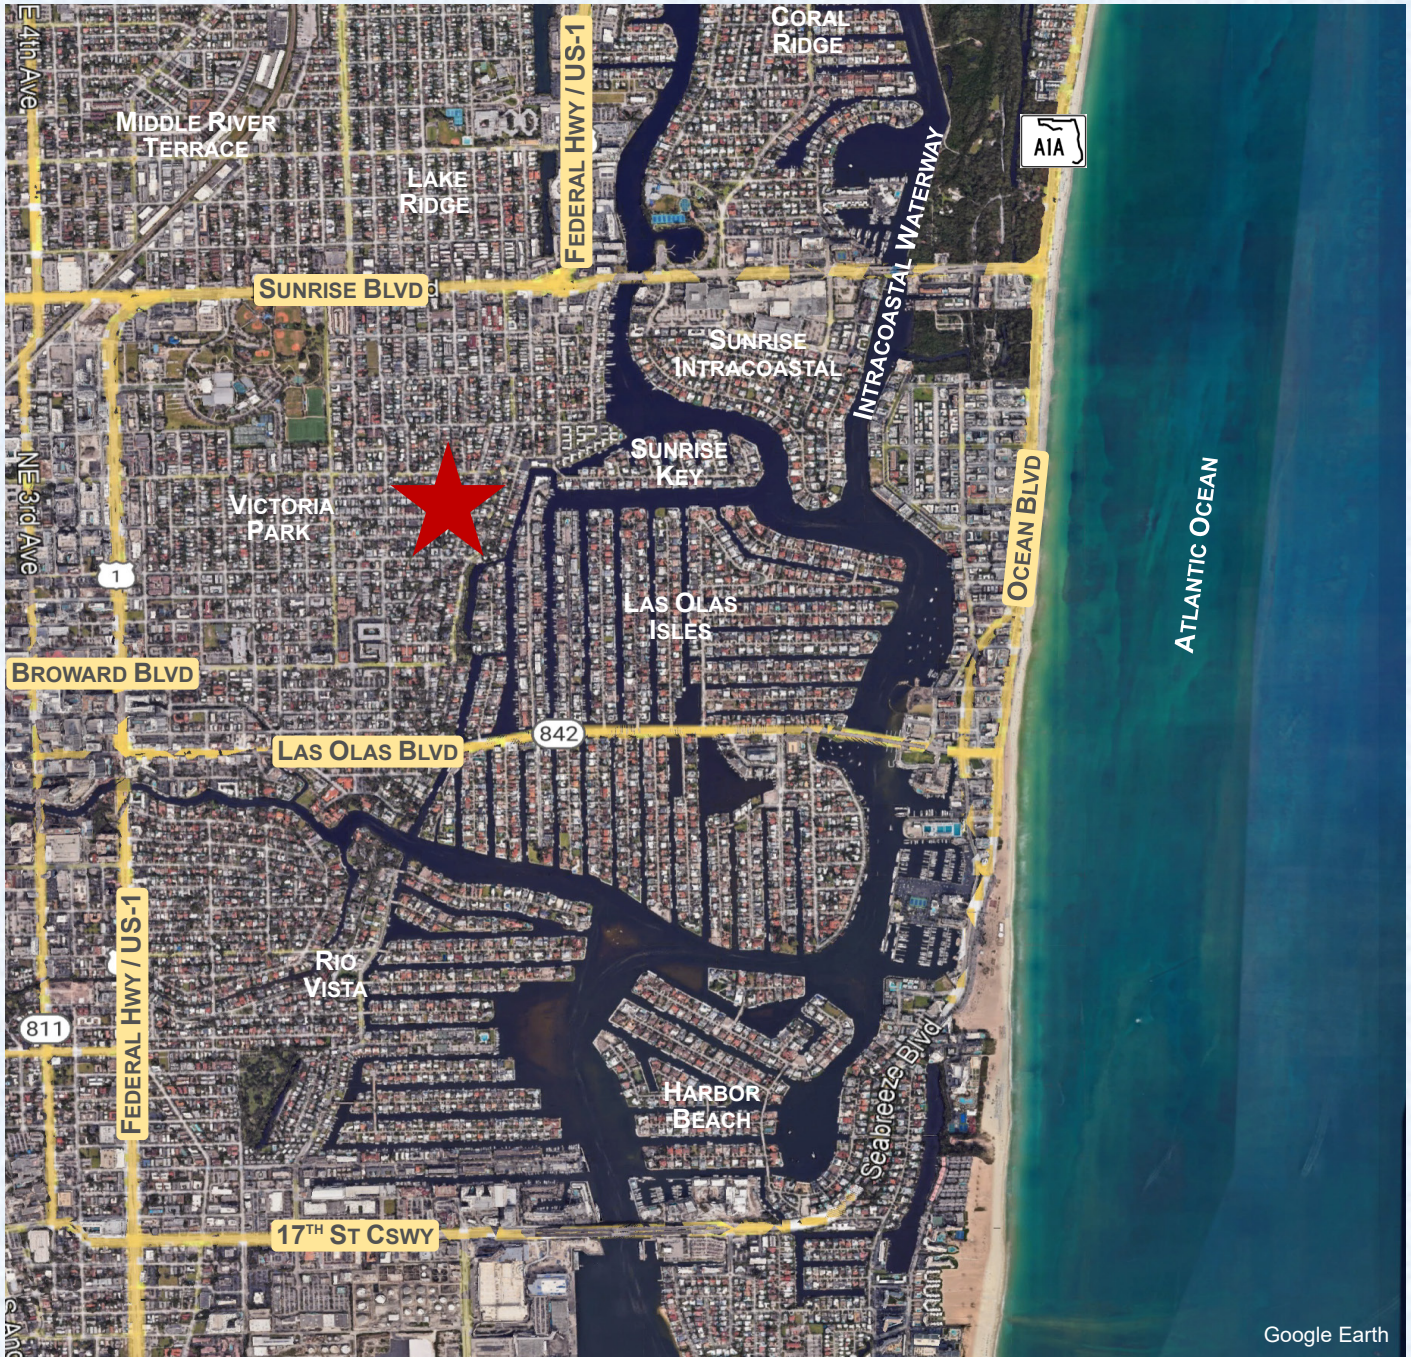

1700 NE 5 STREET
FORT LAUDERDALE
LEISURE LIVING OF VICTORIA PARK

APPOINTMENT NEEDED FOR ALL VISITS

**SURROUNDED BY SOME OF THE AREA'S MOST PRESTIGIOUS
RESIDENTIAL COMMUNITIES AS AN IDEAL SOURCE OF RESIDENTS.**