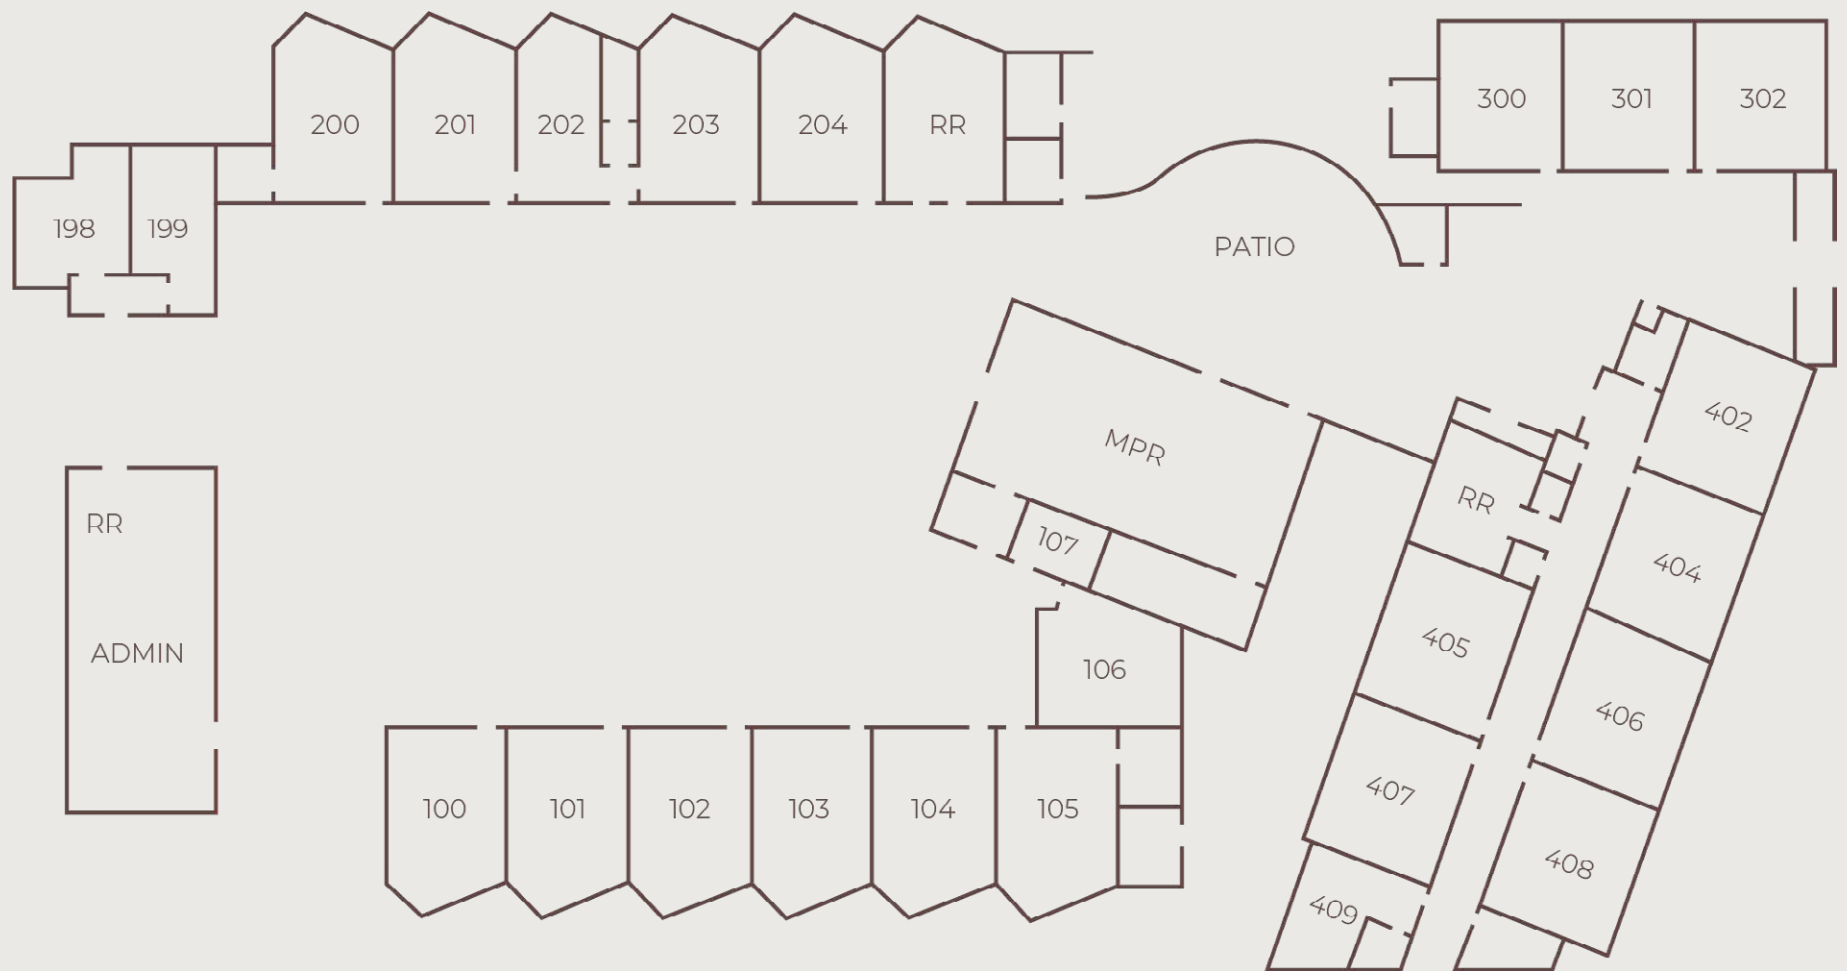

Floor Plan

29,076 SF

HIGHLIGHTS

- 23 Classrooms
- Large Interior Courtyard
- Admin Office
- Large Multipurpose Room
- Warming Kitchen
- Secured Campus