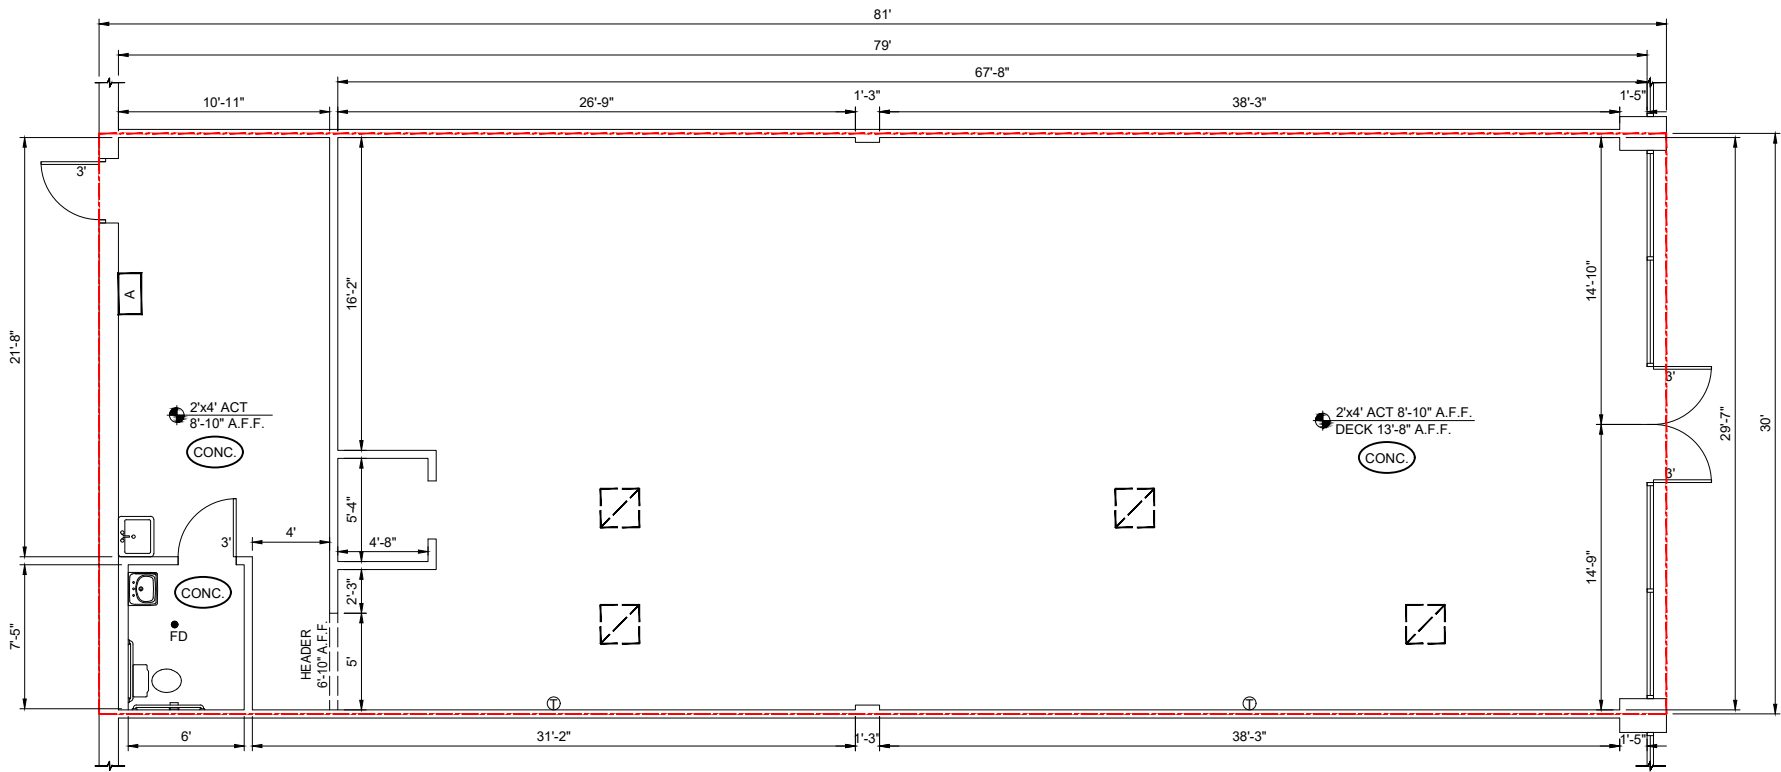

SITE EVALUATORS LLC
 6136 FRISCO SQUARE BLVD.
 SUITE 400
 FRISCO, TX 75034
 214-705-8555

SABRE REALTY
 ROCKWALL VILLAGE
 447 E I-30,
 ROCKWALL, TX 75087

LEGEND	
	= 200 AMP, 208Y/120V
	= THERMOSTAT

LEASABLE S.F. = 2,430 SF

THIS IS NOT A WORKING DRAWING.
 DO NOT USE FOR CONSTRUCTION.
 ALL DIMENSIONS ARE SUGGESTED AND ARE TO BE VERIFIED BY THE CONTRACTOR.

DRAWN BY: I.S.
 NOT TO SCALE
 DATE: 12-03-25