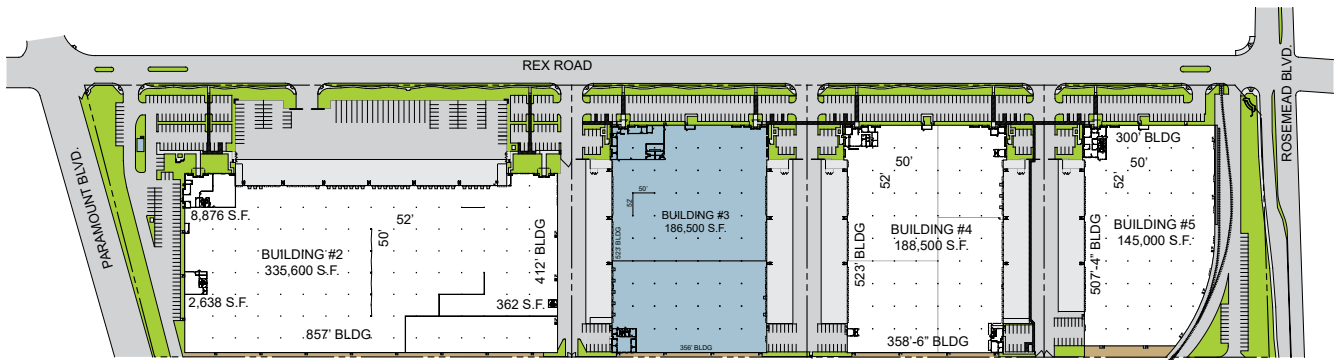

## 186,500 SQUARE FEET

**AVAILABLE FOR LEASE**

8700-8750 Rex Road, Pico Rivera, CA – Building #3

**For more information, please contact:**

Bill Hayden  
R.E. License #01257411 (CA)  
Tel (562) 948-4352  
whayden@majesticrealty.com