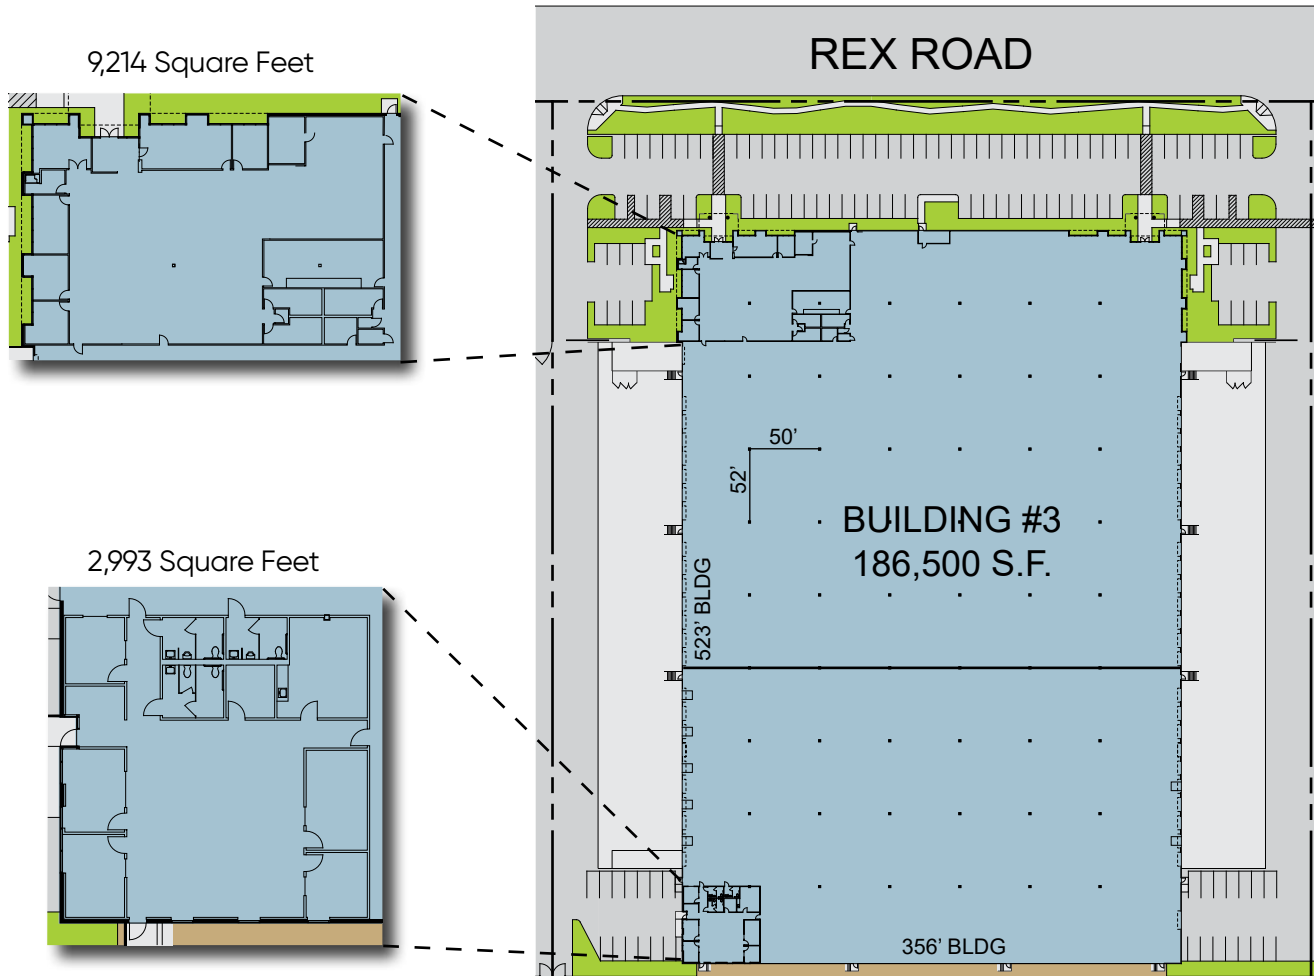

## 186,500 SQUARE FEET

**AVAILABLE FOR LEASE**

8700-8750 Rex Road, Pico Rivera, CA – Building #3

**For more information, please contact:**

Bill Hayden  
R.E. License #01257411 (CA)  
Tel (562) 948-4352  
whayden@majesticrealty.com