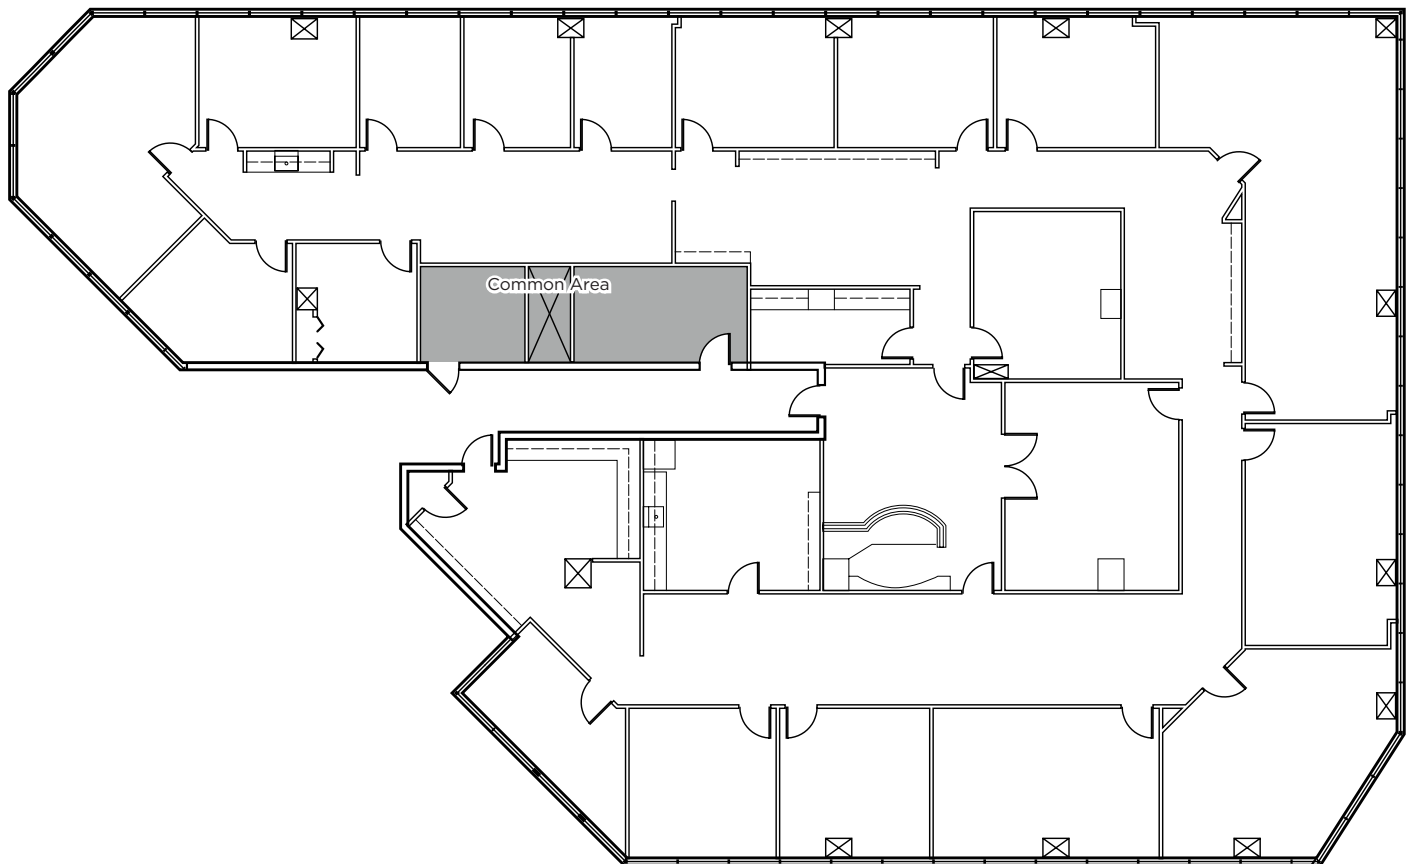

# COMMERCIAL TOWER AT EXECUTIVE AIRPORT

2101 W Commercial Blvd, Fort Lauderdale, FL 33309

*Suite 2600 - 1,870 - 8,000*