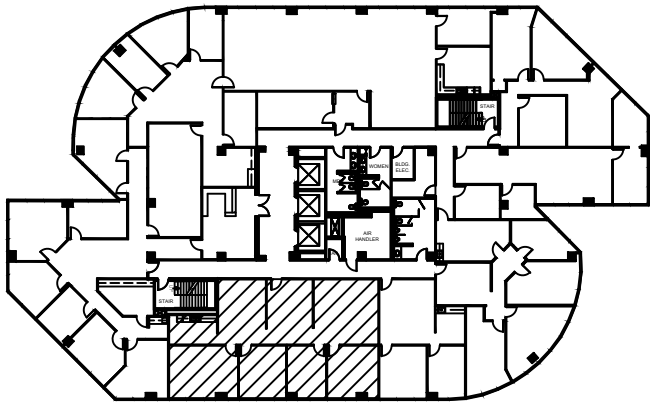

SUITE 650

2,319 RSF

ROOM SIZES ARE APPROXIMATE.

KEY PLAN
6TH FLOOR

THE INTERCHANGE

9101 LBJ FREEWAY
DALLAS, TX 75243

DRAWbridge

11.19.24