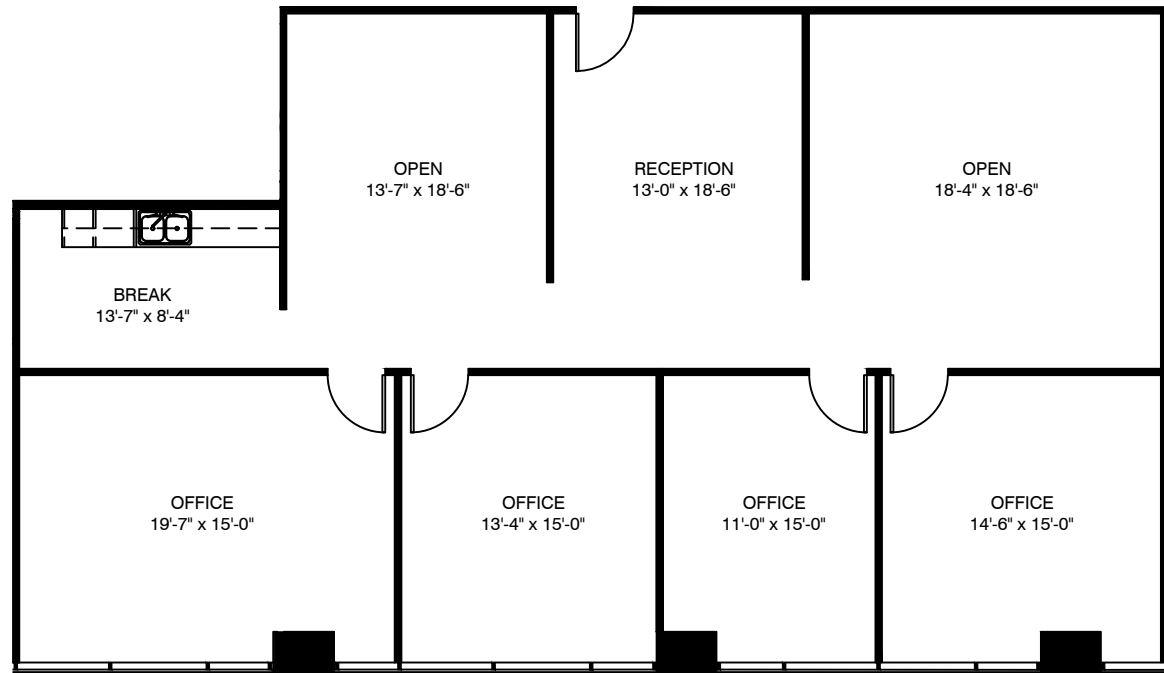

SUITE 650

2,319 RSF

ROOM SIZES ARE APPROXIMATE.

KEY PLAN
6TH FLOOR

THE INTERCHANGE

9101 LBJ FREEWAY
DALLAS, TX 75243

DRAWbridge

11.19.24