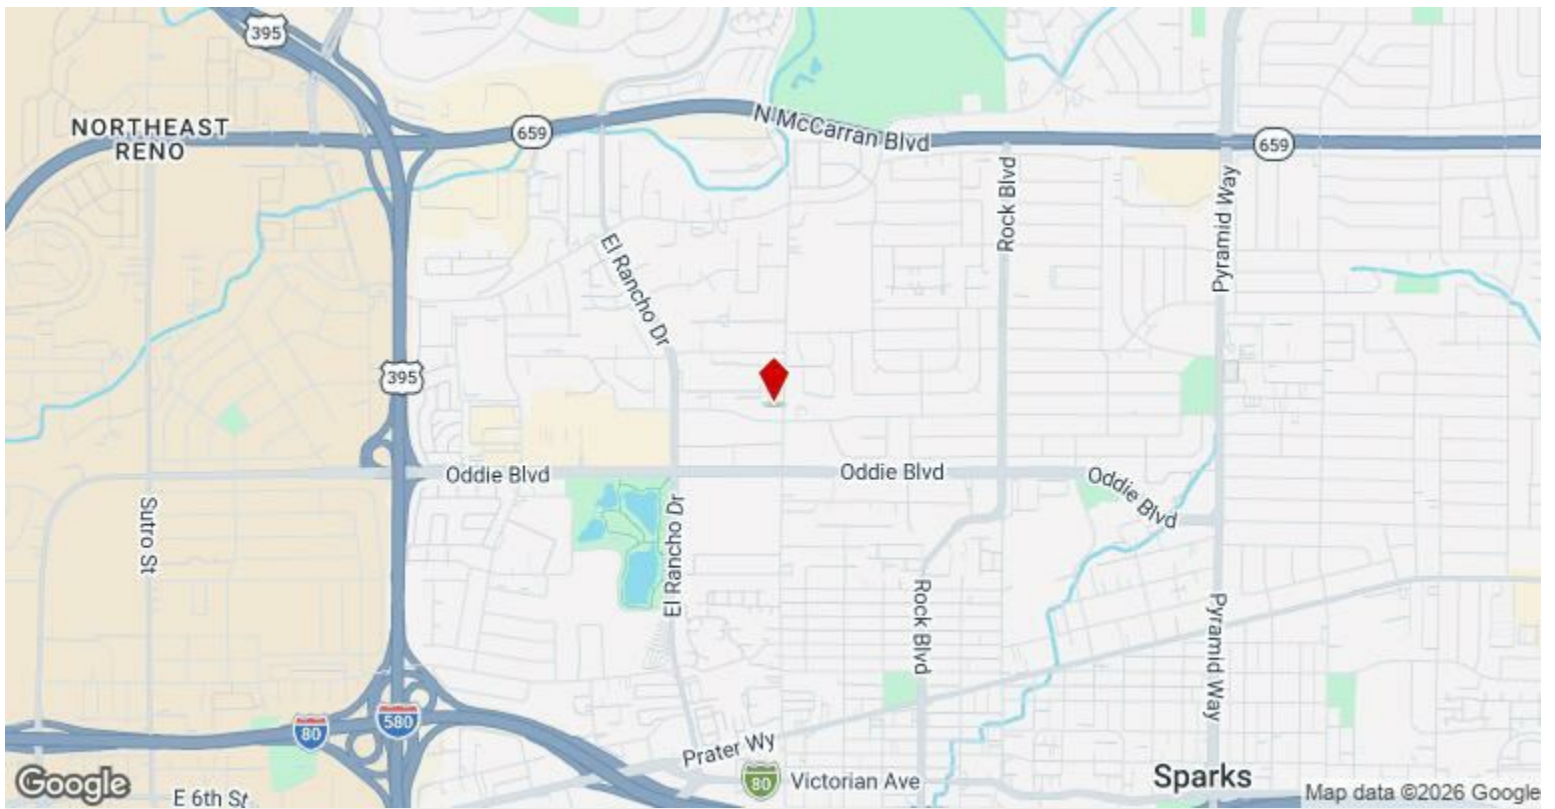

1605 Sullivan Ln, Sparks, NV 89431

Sierra Center is a well-established strip retail center that supports and compliments its surrounding residential area. Tenant improvement allowance available. Located on the corner of Greenbrae Drive and Sullivan Lane in Sparks, Nevada.