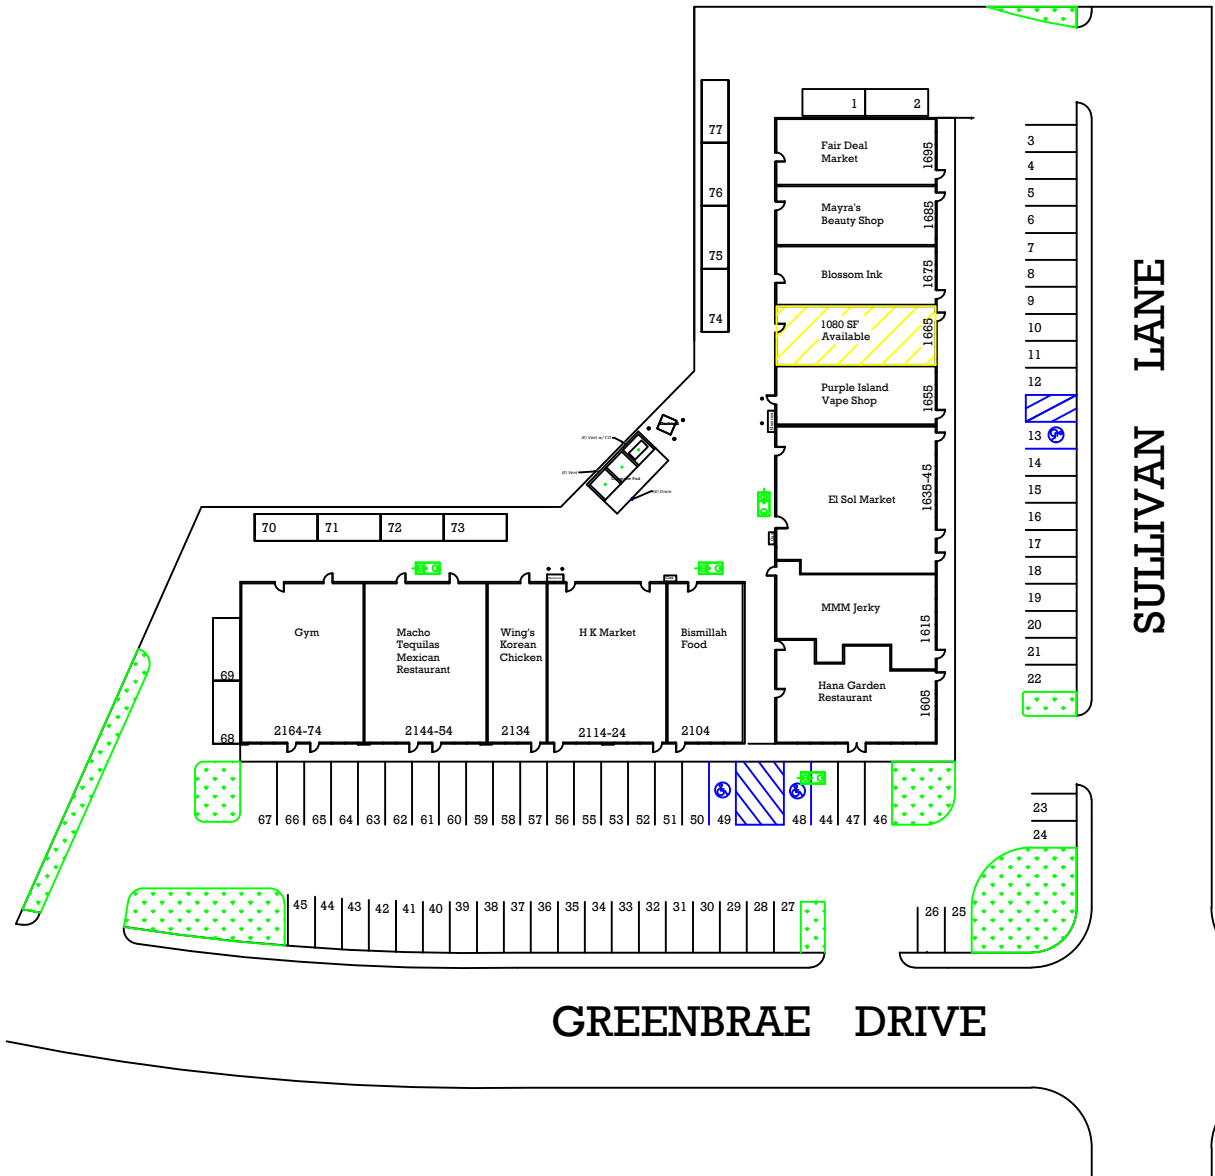

- Well situated location.

Rental Rate:	\$18.00 /SF/YR
Property Type:	Shopping Center
Center Type:	Strip Center
Stores:	13
Center Properties:	1
Frontage:	315' on Sullivan Lane
Gross Leasable Area:	20,304 SF
Walk Score @:	60 (Moderately friendly)
Transit Score @:	30 (Somewhat friendly)
Rental Rate Mo:	\$1.50 /SF/MO

**Site Data - Sierra Center**

1501 Sullivan Lane  
 A.P.N.: #26-441-36  
 Land Use: GC  
 Property: 66,252 SF  
 Building Area  
 Greenbrae: 8910 SF  
 Sullivan: 11016 SF  
 Total Area: 20304 SF

Parking Required: 20304/250=82 Cars  
 Parking Provided: 77