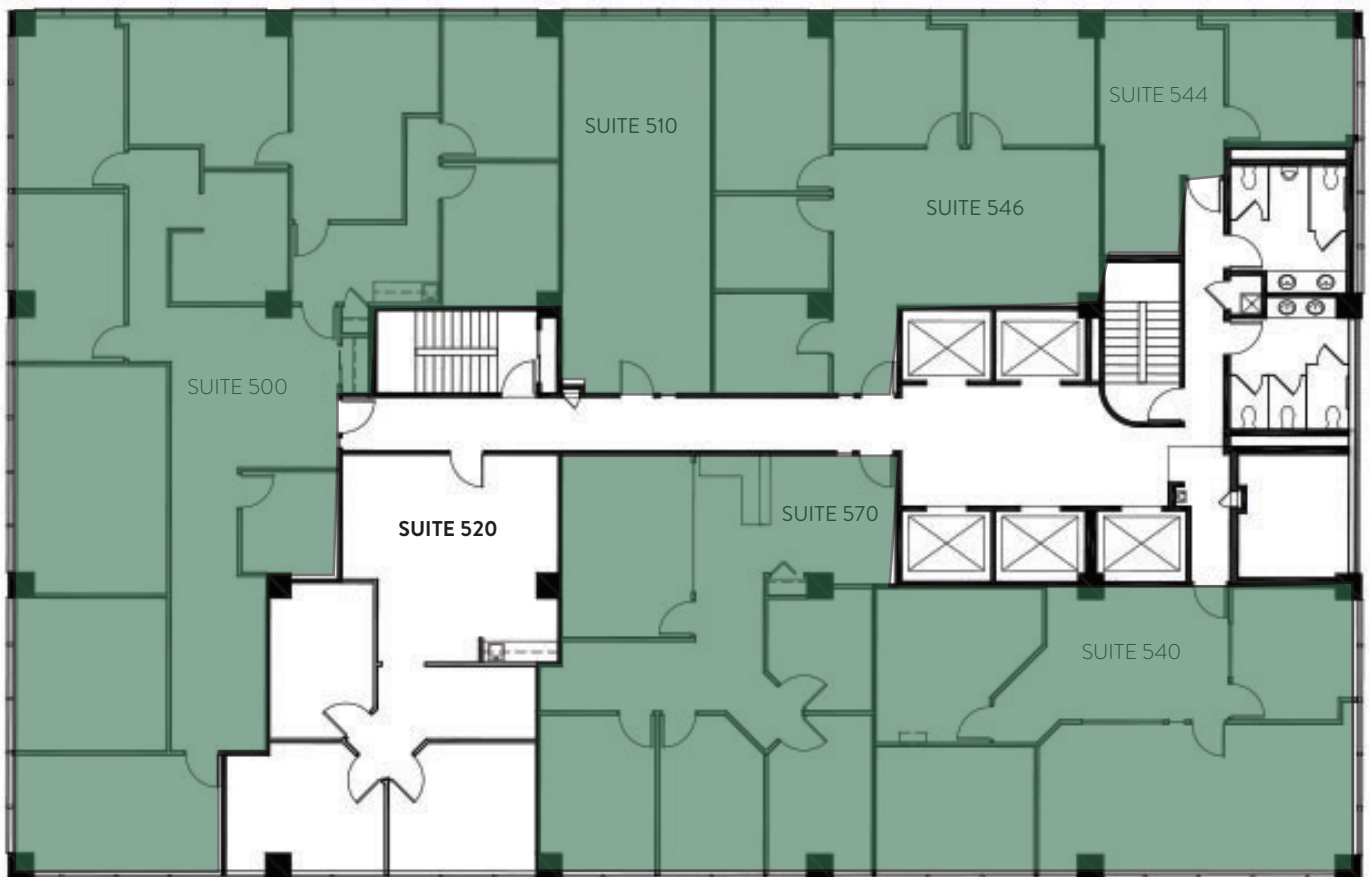

475 SEVENTEENTH STREET

FOR LEASE

SUITE 520 | 1,177 SF

For Leasing Information, Contact:

Peter Thomas

303.324.0677
pthomas@lpc.com

Andrew Piepgras

303.226.8209
apiepgras@lpc.com