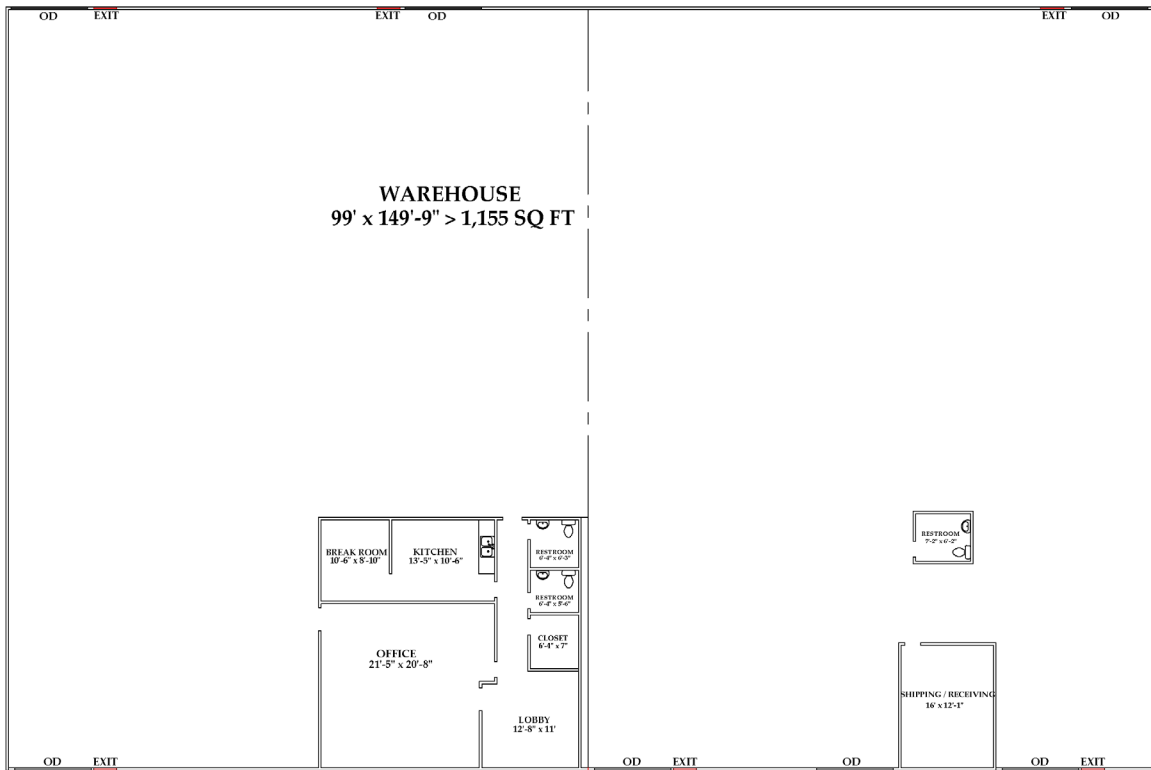

# 820 Business Park

15,000 SF Warehouse/Office Suite

FOR LEASE

820  
BUSINESS  
PARK

2762-2772 SE Loop 820  
FORT WORTH TEXAS

FORMATION  
REAL ESTATE

## 15,000 SF Warehouse/Office Suite

- 15,000 SF Total
- 1,500 SF Office
- Loading: 4 Dock and 2 Ramps
- Excellent access to 20/820 and I-35
- Ample amenities nearby
- Competitive lease rates
- On-site management office
- Base Year Lease Structure