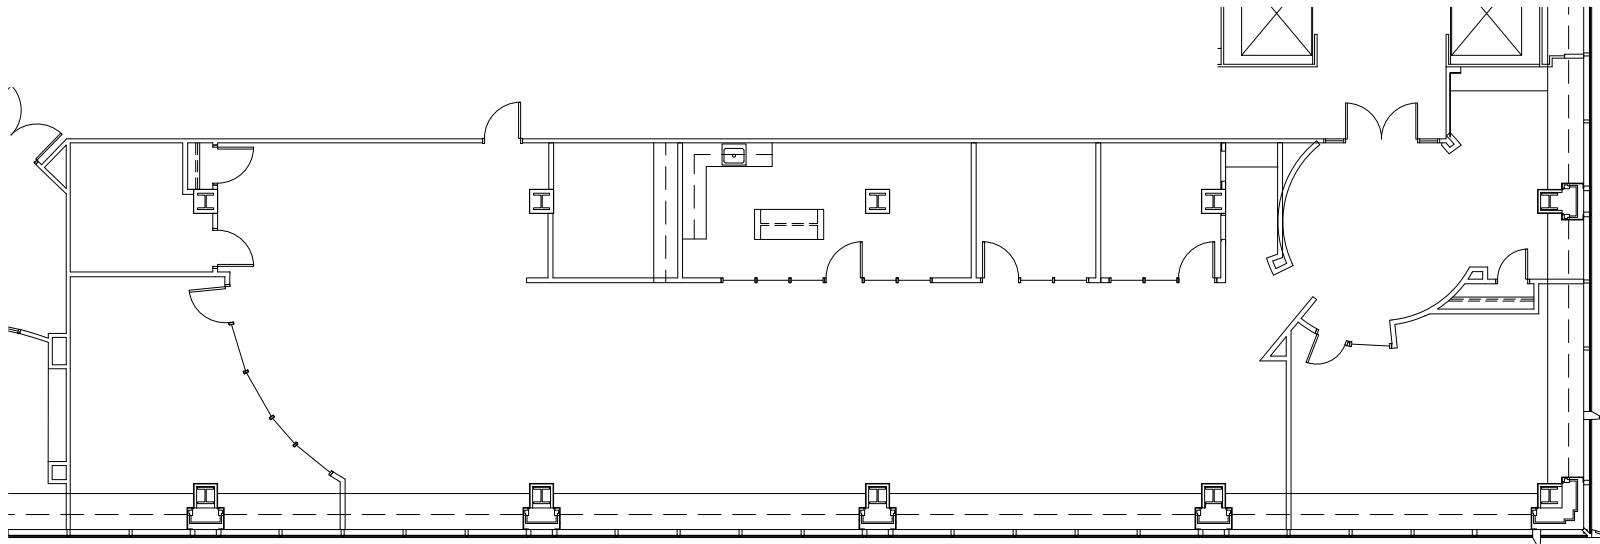

CONTACT: KEVIN GILLIHAN
317-810-7355

PROFESSIONALLY MANAGED BY:
NIGHTINGALE REALTY
CONTACT: KEN DEUSER (317-637-1378)

13TH FLOOR KEY PLAN

NOT TO SCALE

SUITE 1350 AVAILABLE 13TH FLOOR REGIONS TOWER

211 N PENNSYLVANIA ST
INDIANAPOLIS, INDIANA 46204

SCALE: NOT TO SCALE
PROJECT MGR: EH

4,856 RENTABLE SQ. FT.
DATE: 05.18.22