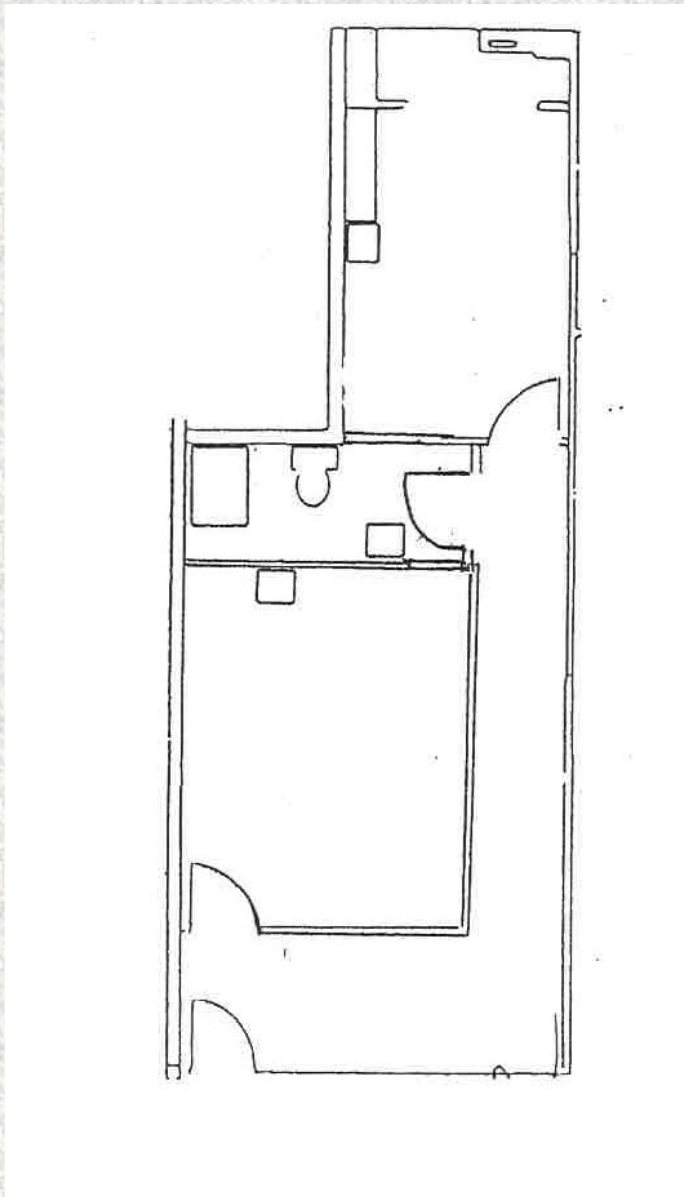

# Shadow Mountain Office Center

5840 S. Memorial Drive Tulsa, Oklahoma

**TFP**

TWENTY FIRST PROPERTIES, INC.

**Suite 318  
820 Sq. Ft.**

- 2 Offices
- Restroom
- Sink

For additional information contact  
Paul D. Wilson  
at 918-743-4300 or  
email [paul@tfptulsa.com](mailto:paul@tfptulsa.com)  
[www.tfptulsa.com](http://www.tfptulsa.com)