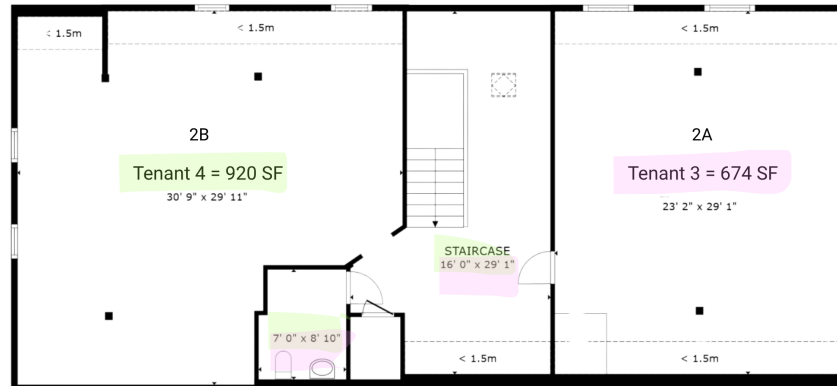

FLOOR 1

FLOOR 2

GROSS INTERNAL AREA
 FLOOR 1 1,952 sq.ft. FLOOR 2 1,155 sq.ft.
 EXCLUDED AREAS : GUEST ROOM 170 sq.ft. LIVING ROOM 430 sq.ft. REDUCED HEADROOM
 233 sq.ft.
 TOTAL : 3,107 sq.ft.
 SIZES AND DIMENSIONS ARE APPROXIMATE, ACTUAL MAY VARY.