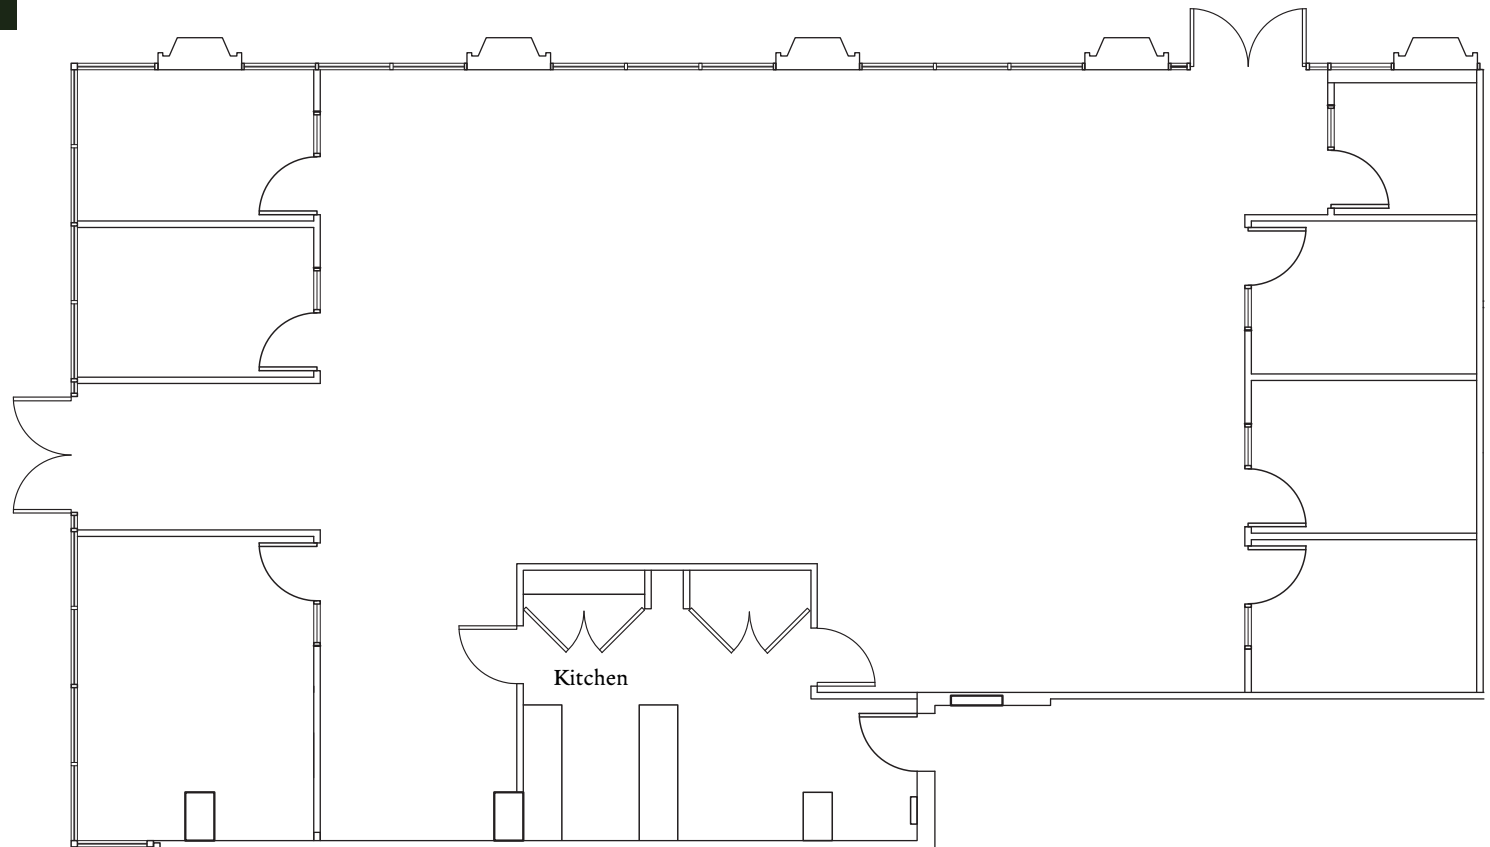

Bovet Office Centre

177 Bovet Rd, San Mateo, CA 94402

BOVET
OFFICE CENTRE

AVAILABILITIES

FLOOR 1 | ±3,068 s.f.

Suite 110

Available now

Floor Plan Key