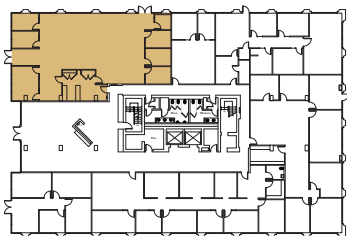

Bovet Office Centre

177 Bovet Rd, San Mateo, CA 94402

BOVET
OFFICE CENTRE

AVAILABILITIES

FLOOR 1 | ±3,068 s.f.

Suite 110

Available now

Floor Plan Key