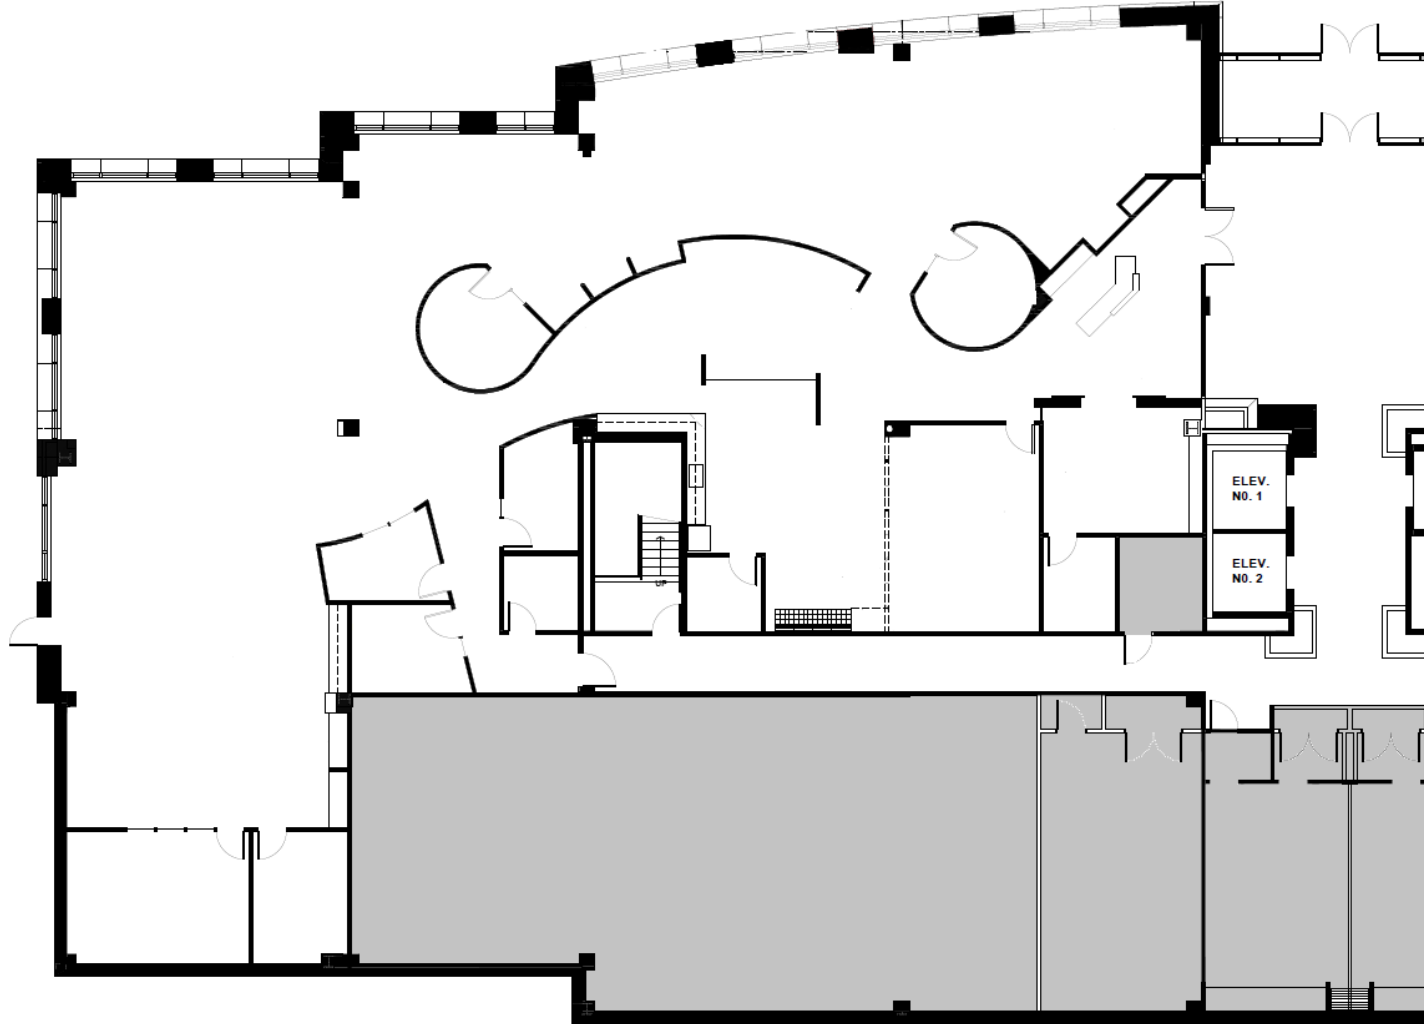

Lake Pointe Center 5
Suite 100 - 9,016 RSF
8415 Allison Pointe Blvd.
Indianapolis, IN 46250

Co-owned by:

Leased & Managed by: