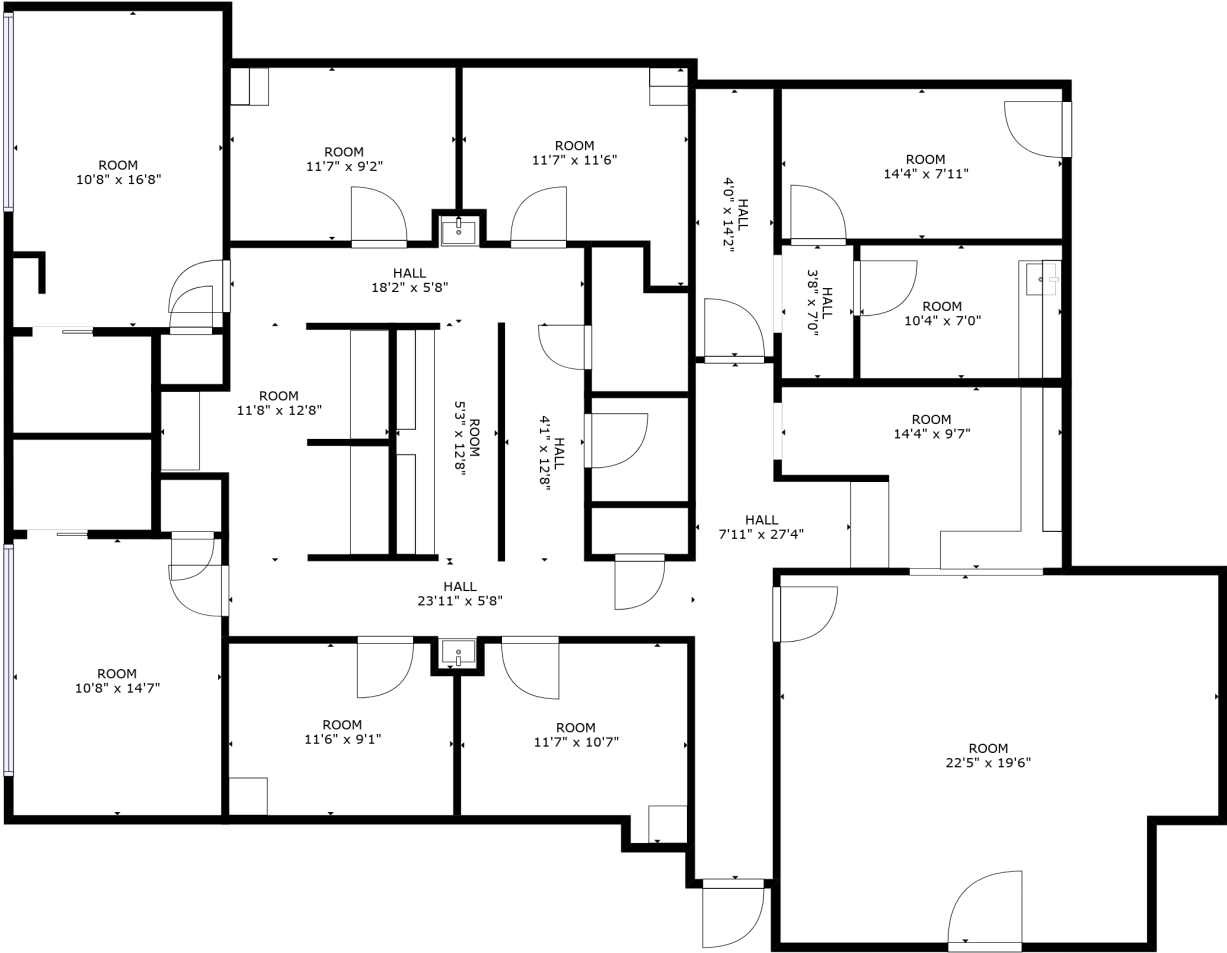

Suite 200G | 3,306 RSF

Kyle Church
205 919 1528
kyle@lightpointcre.com