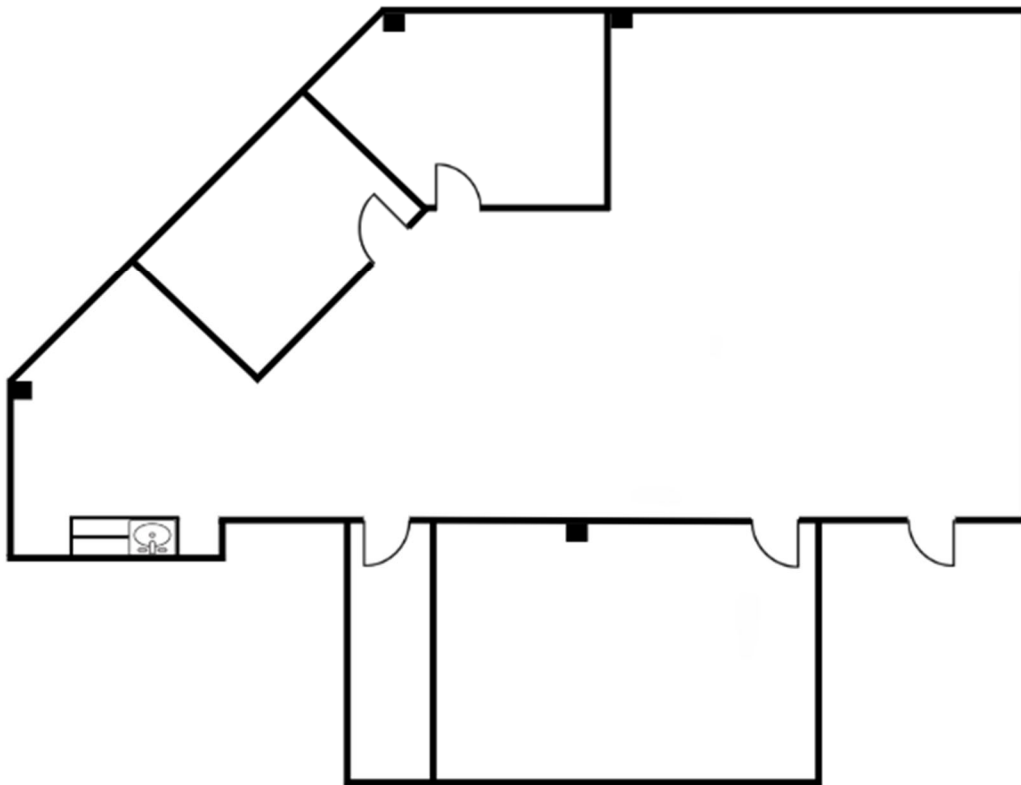

WINTHROP  
REALTY GROUP

3100 S Gessner  
Suite 500 – 3,227 SF

- **Layout:** 2 private offices, conference room, breakroom w/ kitchenette, storage
- **Rent type:** Full-service gross, base year stop