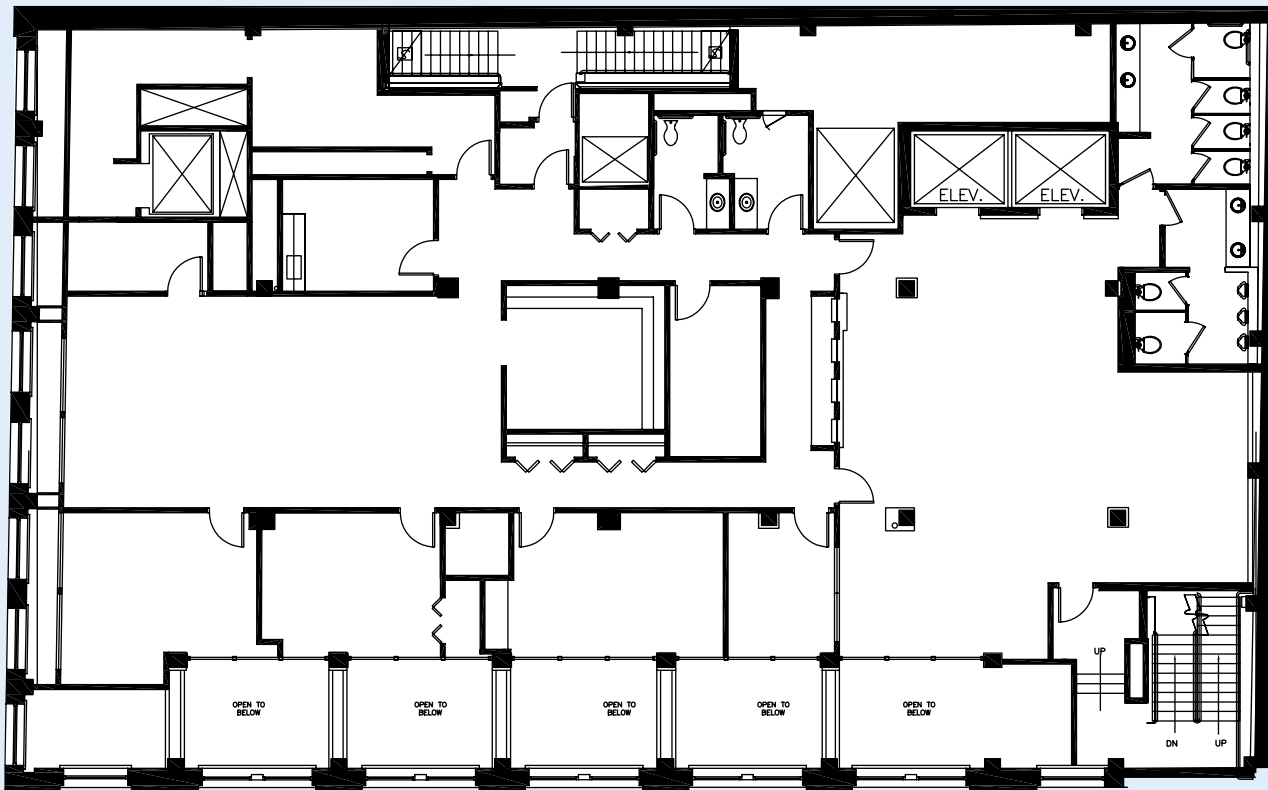

177 N STATE STREET

SUITE 200M - 4,987 RSF

FULL FLOOR

FREIGHT ELEVATOR ACCESS

2 PRIVATE RESTROOMS

4 PRIVATE OFFICES