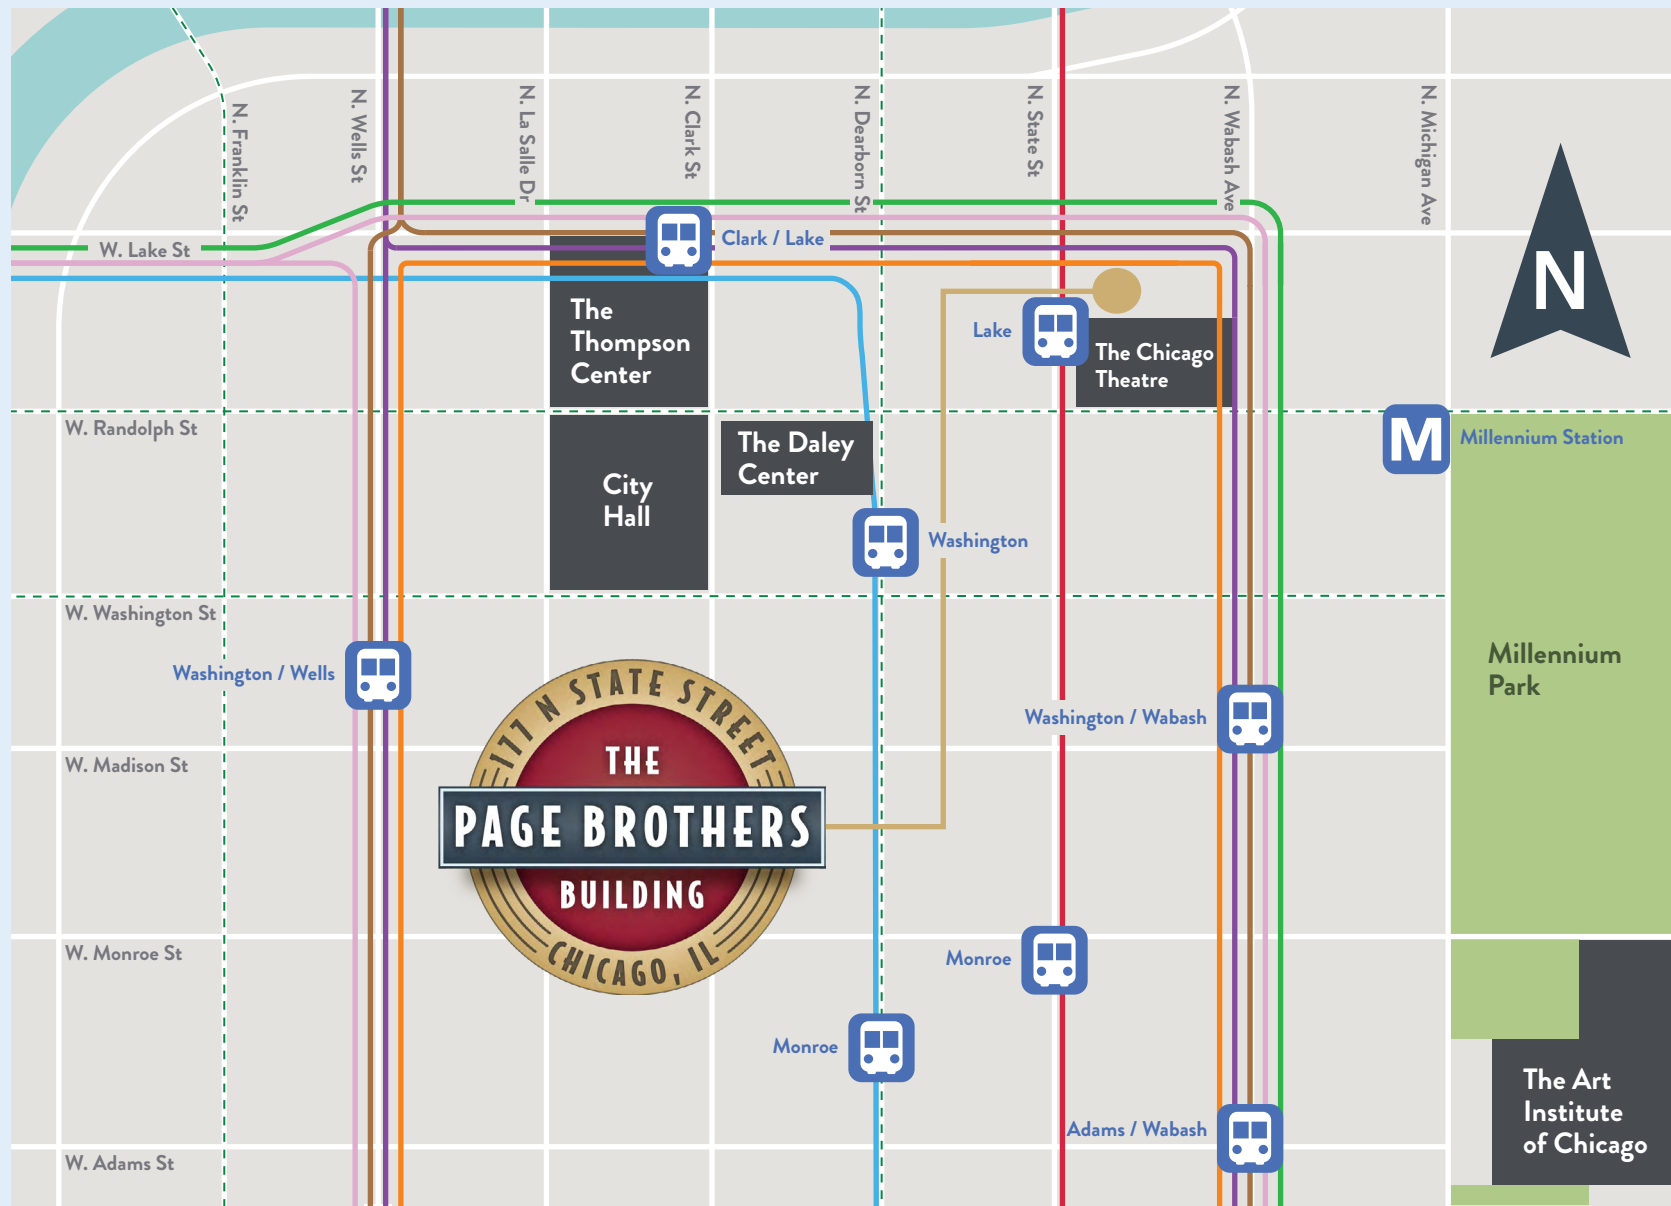

## PROPERTY INFO

A designated landmark next to The Chicago Theater, 177 North State St is a highly visible location within walking distance to both the Daley Center and City Hall. The Page Brother's Building is situated near a host of transit options, including Lake Street and Clark & Lake "L" stations, Millennium Metra Station, and a multitude of bus stops.

With lofted ceilings and 2nd story window displays that wrap around the building, 177 is in a perfect spot to utilize the signage available on both State St and Lake St. Make your Marc with Marc Realty and feel comfort in its manned security and central location to all major Loop hotspots.

## MAP KEY

CTA STOP

TRAIN STATION

LANDMARK

BIKE LANE

'L' LINE

## AREA HIGHLIGHTS

- Within walking distance to the Daley Center and City Hall.
- Directly across from ABC and ESPN Studios.
- Centrally located in Chicago's Theatre District, next to the Chicago Theatre.
- Red, Orange, Pink, Green, Brown, and Purple Line stops at front entrance. Multiple bus stops with walking distance.