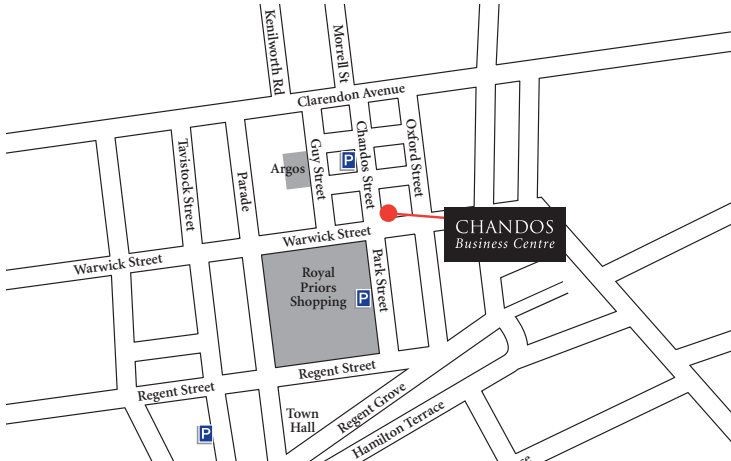

## LOCATION

Chandos Business Centre is located in the heart of Leamington Spa Town Centre on the corner of Chandos Street and Warwick Street, with cafes, restaurants, shops and local amenities on the doorstep. The offices comprise accommodation on two floors (first and second) with shared facilities. Car parking is available nearby.