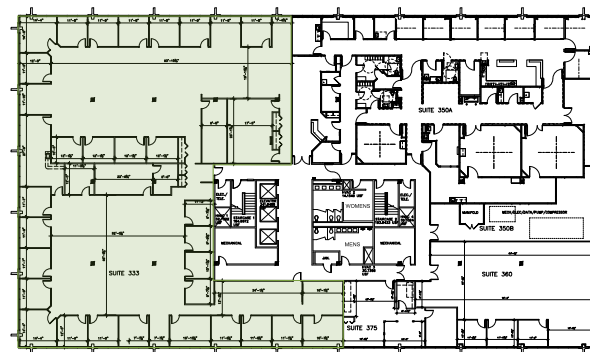

FLOOR PLANS Third Floor

Suite 333 | SF: 14,799

For information contact:
IGNACIO FELLER
Commercial Real Estate Director
(847) 777-9513
ifeller@ohareoffices.com
OhareOffices.com