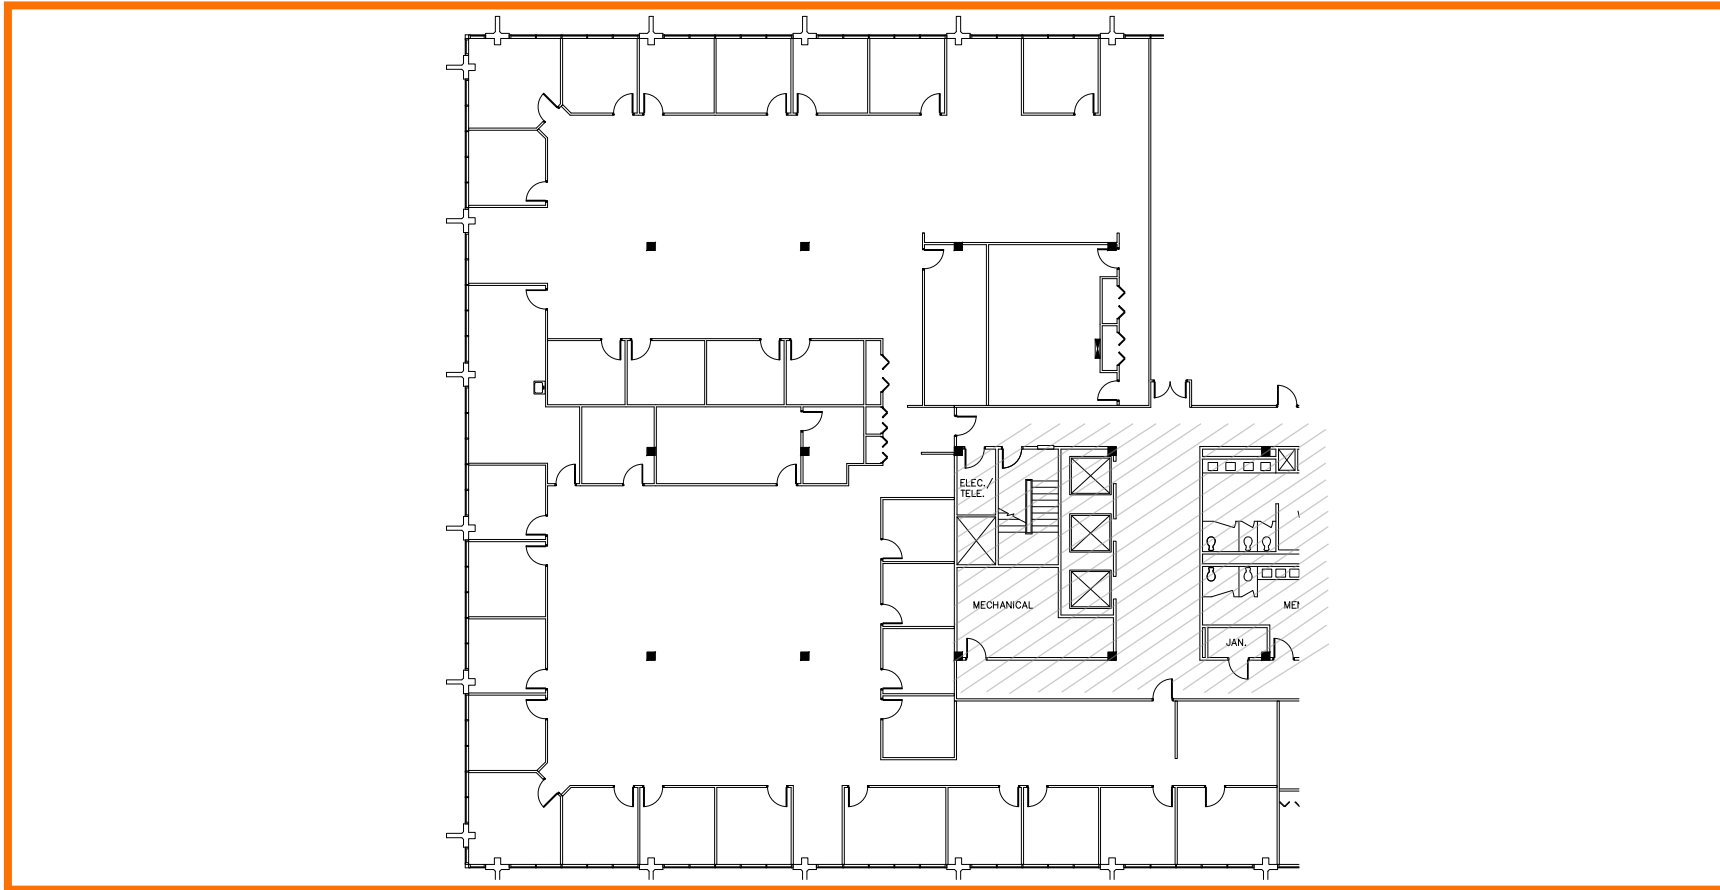

FLOOR PLANS Third Floor

Suite 333 | SF: 14,799

For information contact:
IGNACIO FELLER
Commercial Real Estate Director
(847) 777-9513
ifeller@ohareoffices.com
OhareOffices.com