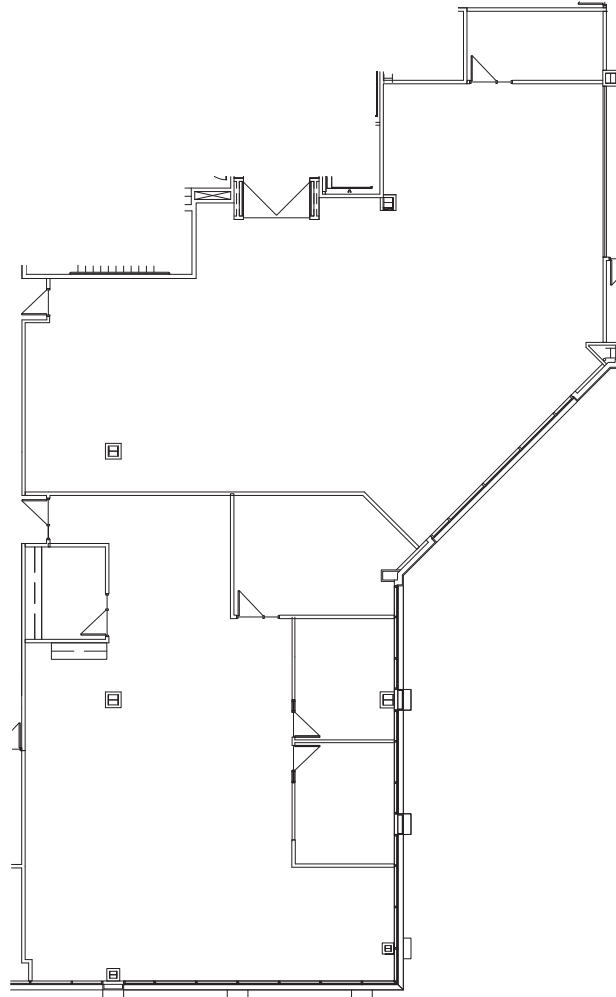

ARCADIA

GATEWAY CENTER

4222 EAST THOMAS ROAD
PHOENIX, ARIZONA

SUITE 470 & 490
6,037 RSF

TIM WHITTEMORE

Senior Director
tim.whittemore@cushwake.com
+1 602 229 5931

PATRICK SCHRIMSHER

Director
patrick.schrimsher@cushwake.com
+1 602 468 8529