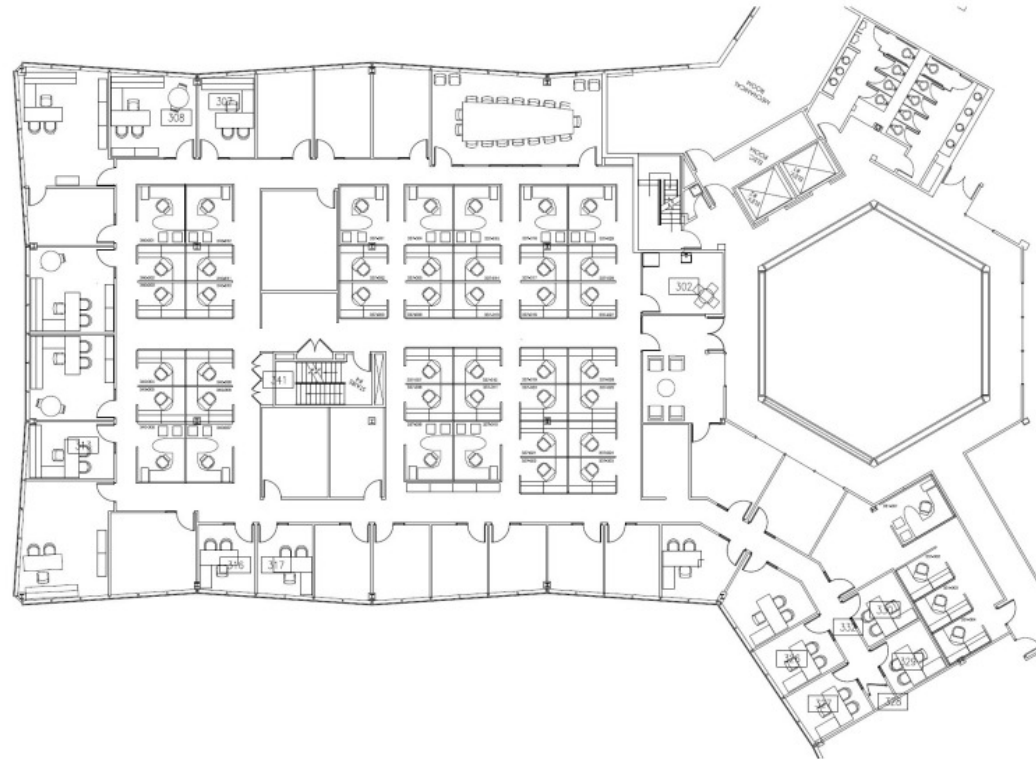

Building IV

2201 Waukegan Road

BANNOCKBURN
LAKES

Suite 300 | 11,660 RSF
(Partially furnished)

Chris Cummins

Managing Director
chris.cummins@jll.com
312 399 6903

Julie Koelzer

Vice President
julie.koelzer@jll.com
847 612 5613