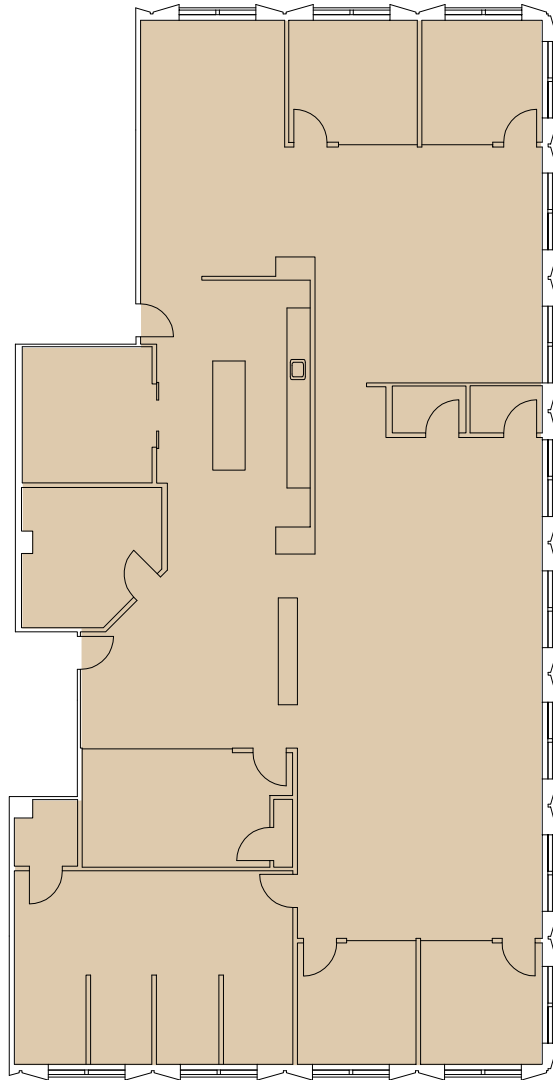

BUCKHEAD CENTER

VILLAGE
DISTRICT

Suite 300

5,040 SF

2970 Peachtree Road

Steve DeVinney | steve.devinney@streamrealty.com | 404.962.8646

Lauren Slappey | lauren.slappey@streamrealty.com | 404.962.8639