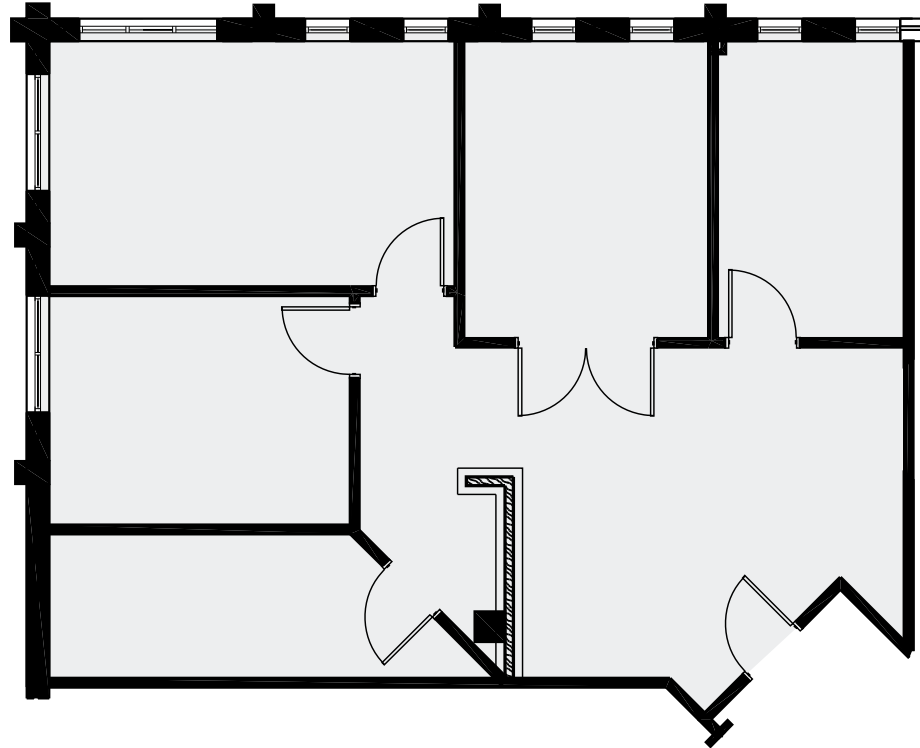

Midtown Heights

1350 Spring Street, Atlanta, GA 30309

1,306 RSF
SUITE 485

key plan

Brady Emich | brady.emich@streamrealty.com | 404.962.8641

Madison McClellan | madison.mcclellan@streamrealty.com | 404.962.8656