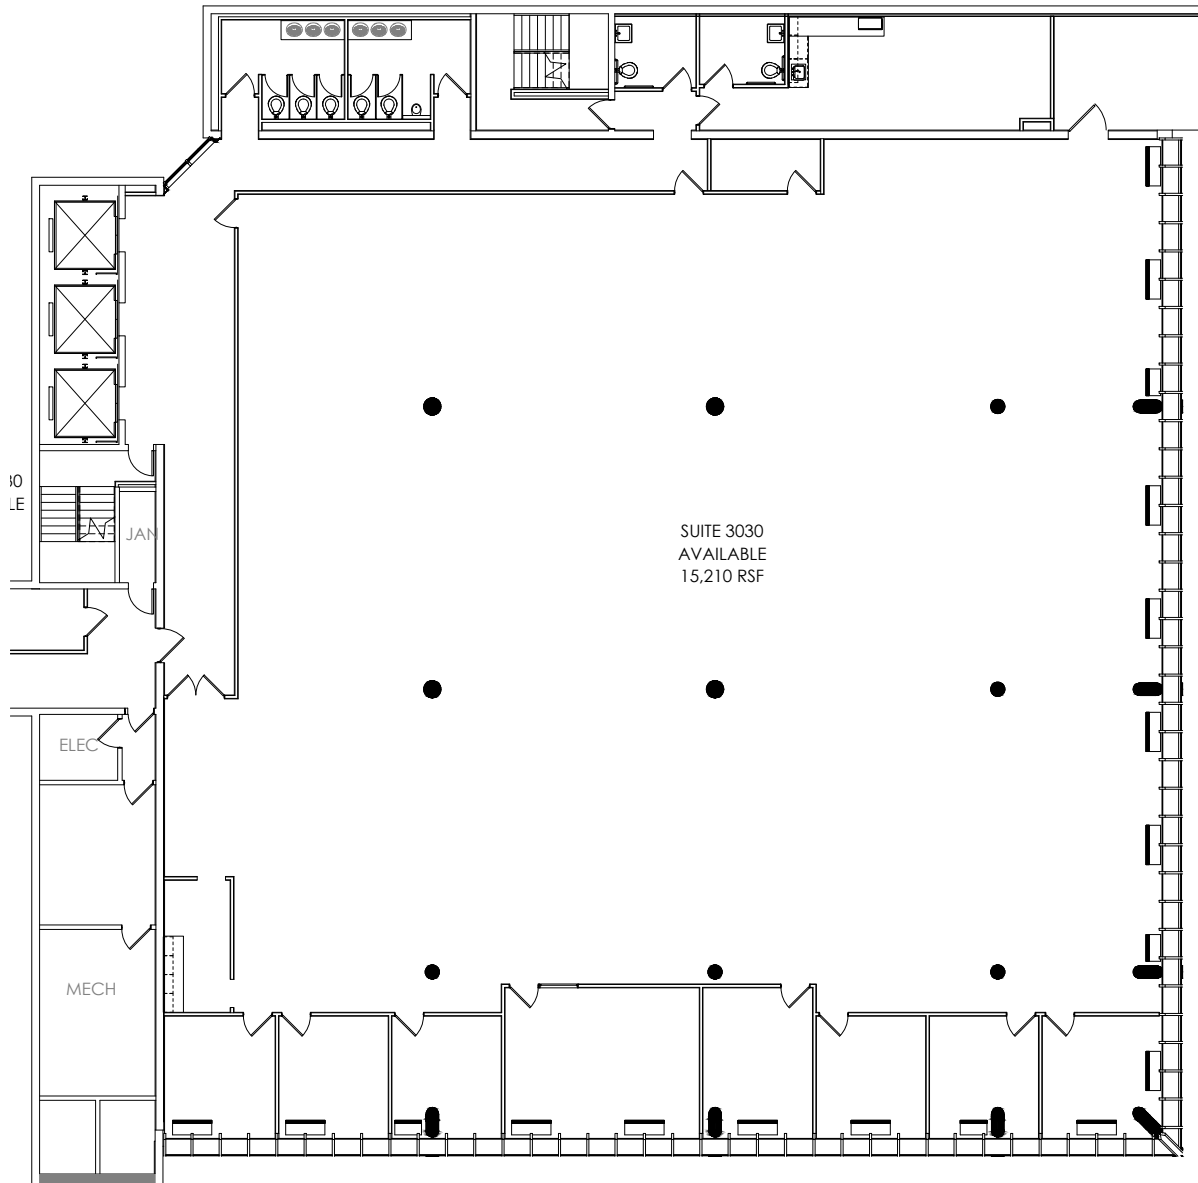

## SUITE 3030

THE PYRAMIDS | 3500 DEPAUW BLVD | INDIANAPOLIS, IN 46268

15,210 RSF