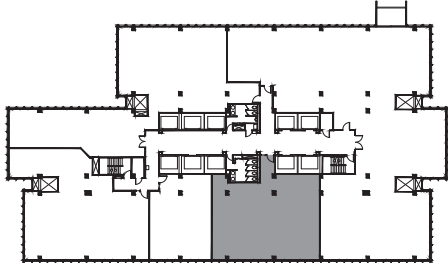

TOWER 229, SUITE 510

2,000 RSF

KEY PLAN

PEACHTREE
CENTER