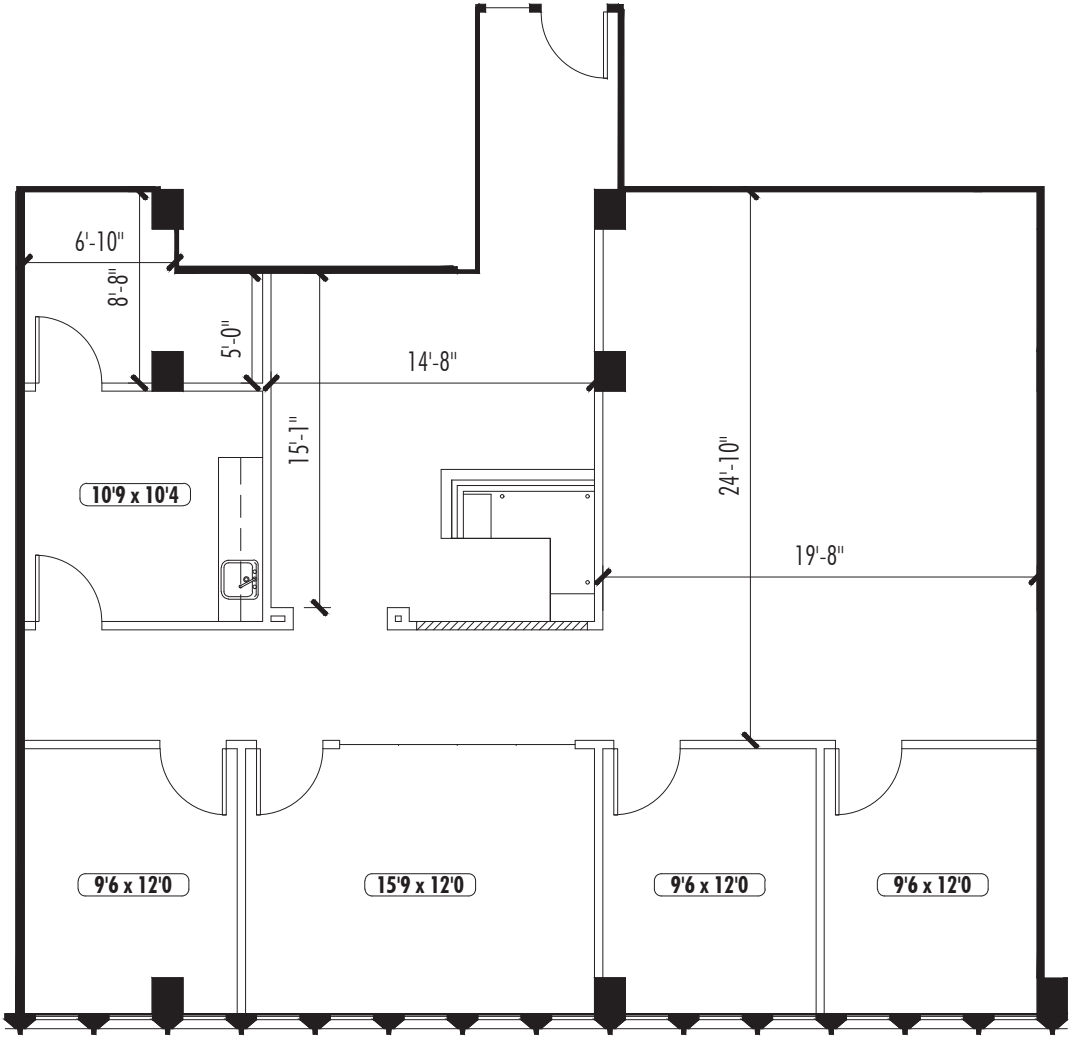

TOWER 229, SUITE 510

2,000 RSF

KEY PLAN

PEACHTREE
CENTER