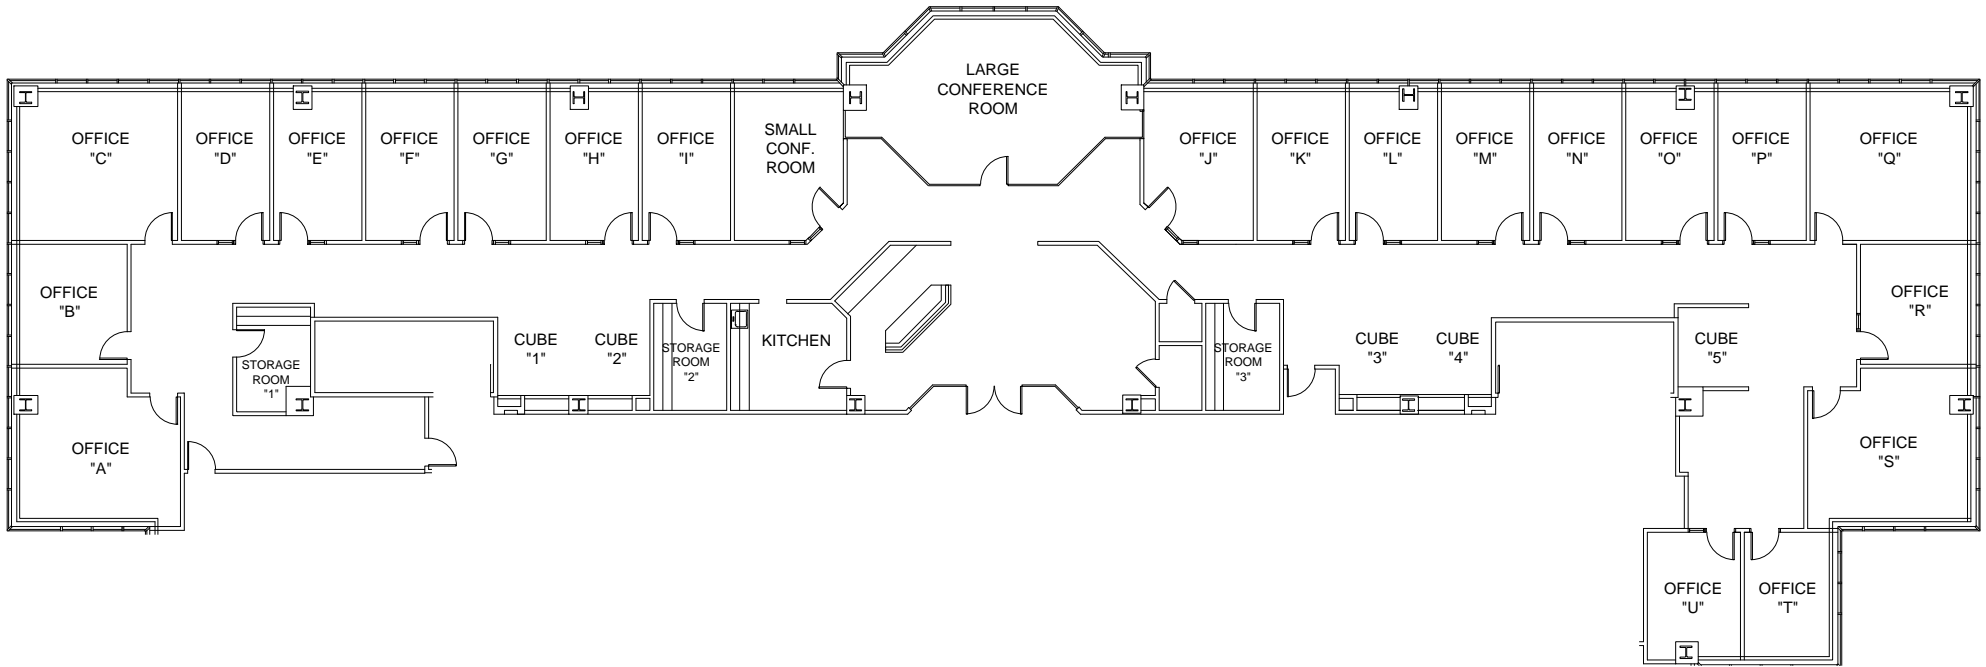

Executive Offices at Fairlane Plaza

ENLARGED AREA

290 Town Center Drive
Suite 420
Dearborn, MI 48126