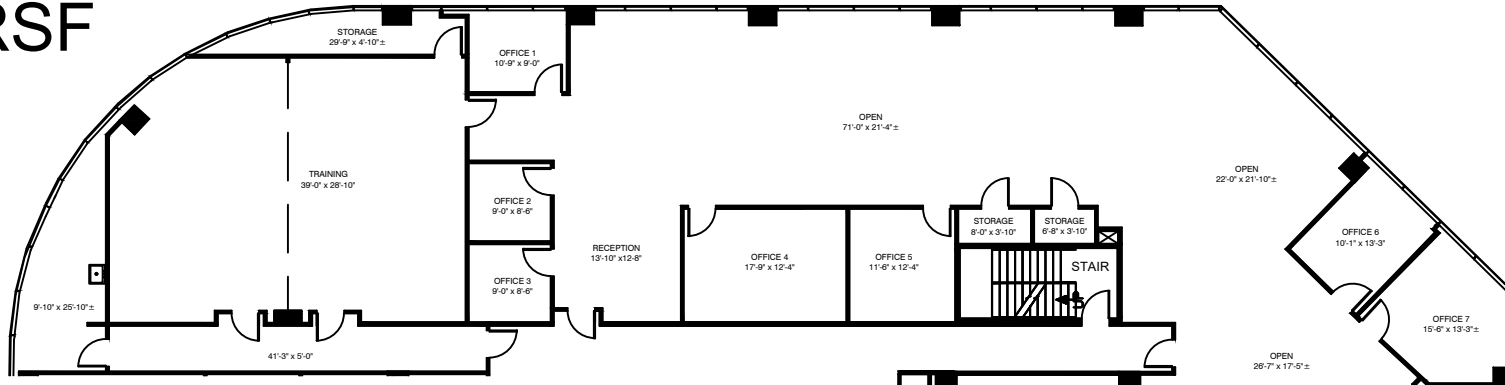

SUITE 250

10,436 RSF

ROOM SIZES ARE APPROXIMATE.

KEY PLAN
2ND FLOOR

THE INTERCHANGE

9101 LBJ FREEWAY
DALLAS, TX 75243

FOR LEASING INFORMATION:
JOHN MARTINI
469.855.9309
jjm@trivestments.com

DRAWbridge