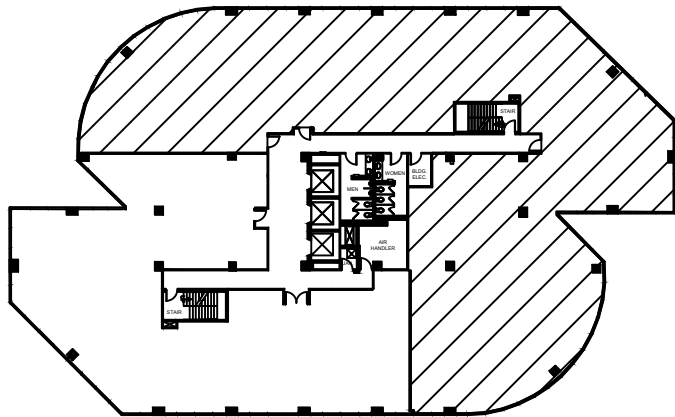

SUITE 250

10,436 RSF

ROOM SIZES ARE APPROXIMATE.

KEY PLAN
2ND FLOOR

THE INTERCHANGE

9101 LBJ FREEWAY
DALLAS, TX 75243

FOR LEASING INFORMATION:
JOHN MARTINI
469.855.9309
jjm@trivestments.com

DRAWbridge