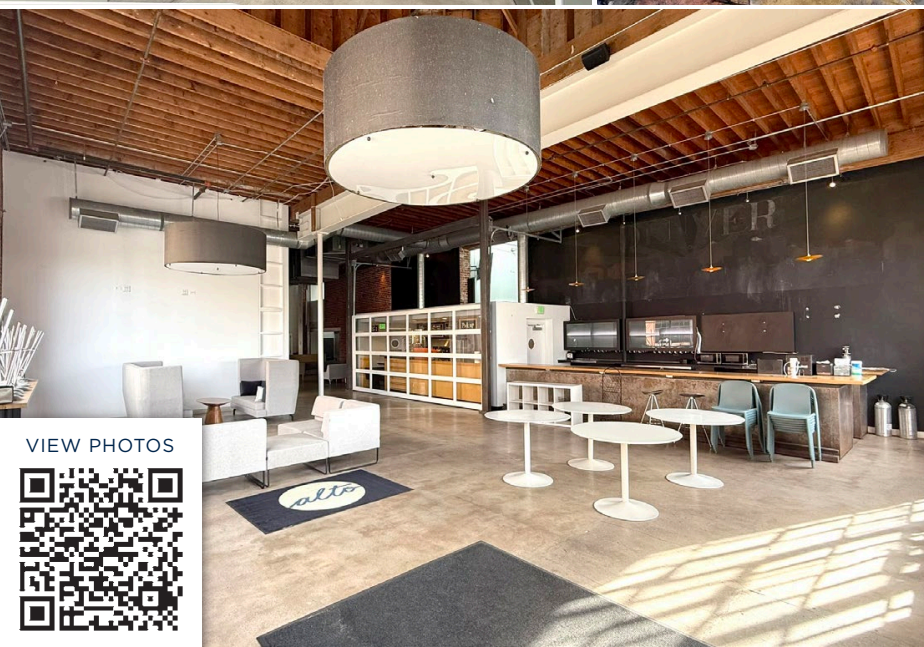

FOR LEASE: $25.00/SF NNN

FOR SALE: CONTACT BROKER

NAI Shames Makovsky

Dorit Fischer

303 565 3025

dfischer@shamesmakovsky.com

Hayden Hirschfeld

303 565 3048

hhirschfeld@shamesmakovsky.com

VIEW PHOTOS