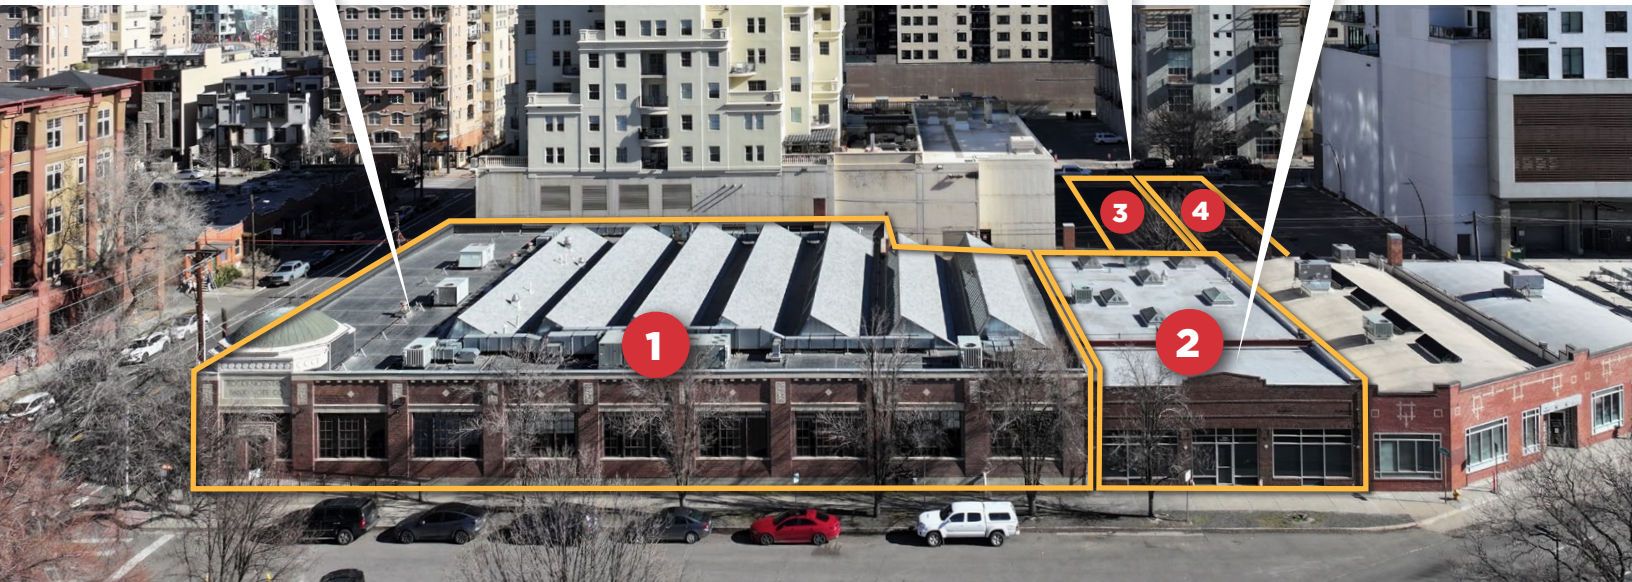

1062 & 1058 Delaware

Denver, CO 80205

4 PARCEL PROPERTY IN GOLDEN TRIANGLE

**TOTAL
BUILDING
SIZE** **36,934 SF**

1062 DELAWARE 30,114 SF
1058 DELAWARE 6,820 SF

**TOTAL
PARKING LOT
SIZE** **10,000 SF**

1045 CHEROKEE 5,000 SF
1049 CHEROKEE 5,000 SF

Hayden Hirschfeld

303 565 3048

hhirschfeld@shamesmakovsky.com

VIEW PHOTOS

1 1062 Delaware St.

- Building Size: 30,114 SF
- Lot Size: 37,897 SF
- Built / Reno: 1929 / 1998

2 1058 Delaware St.

- Building Size: 6,820 SF
- Lot Size: 6,970 SF
- Built / Reno: 1929 / 1990

3 1045 Cherokee St.

- Lot Size: 5,000 SF

4 1049 Cherokee St.

- Lot Size: 5,000 SF

1062
&
1058
Delaware
Denver, CO 80205

NAI Shames Makovsky

Dorit Fischer
303 565 3025
dfischer@shamesmakovsky.com

Hayden Hirschfeld
303 565 3048
hhirschfeld@shamesmakovsky.com