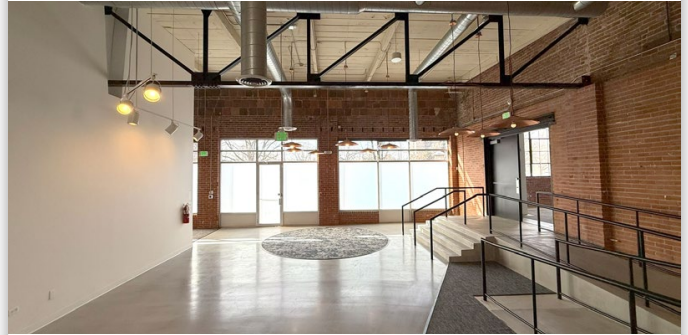

Hayden Hirschfeld

303 565 3048

hhirschfeld@shamesmakovsky.com

VIEW PHOTOS

1 1062 Delaware St.

- Building Size: 30,114 SF
- Lot Size: 37,897 SF
- Built / Reno: 1929 / 1998

2 1058 Delaware St.

- Building Size: 6,820 SF
- Lot Size: 6,970 SF
- Built / Reno: 1929 / 1990