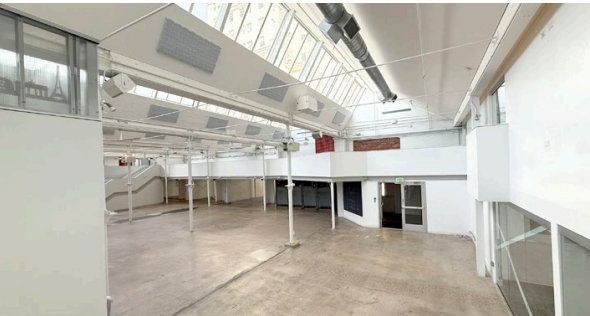

1062 & 1058 Delaware

Denver, CO 80205

4 PARCEL PROPERTY IN GOLDEN TRIANGLE

**TOTAL
BUILDING
SIZE**   **36,934 SF**

1062 DELAWARE   30,114 SF
1058 DELAWARE   6,820 SF

**TOTAL
PARKING LOT
SIZE**   **10,000 SF**

1045 CHEROKEE   5,000 SF
1049 CHEROKEE   5,000 SF

FOR LEASE

**HIGH TRAFFIC AND VISIBILITY ON SPEER BOULEVARD
WITH ABUNDANT, DEDICATED, ON-SITE PARKING**