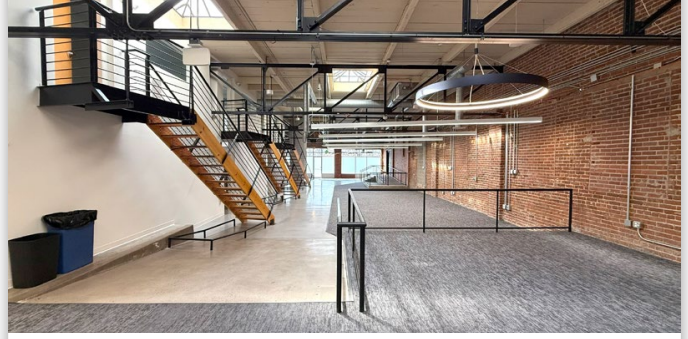

Hayden Hirschfeld

303 565 3048

hhirschfeld@shamesmakovsky.com

VIEW PHOTOS

1 1062 Delaware St.

- Building Size: 30,114 SF
- Lot Size: 37,897 SF
- Built / Reno: 1929 / 1998

2 1058 Delaware St.

- Building Size: 6,820 SF
- Lot Size: 6,970 SF
- Built / Reno: 1929 / 1990