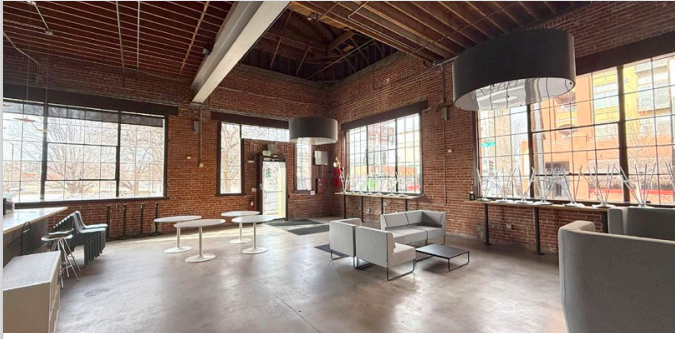

Hayden Hirschfeld

303 565 3048

hhirschfeld@shamesmakovsky.com

VIEW PHOTOS

1 1062 Delaware St.

- Building Size: 30,114 SF
- Lot Size: 37,897 SF
- Built / Reno: 1929 / 1998

2 1058 Delaware St.

- Building Size: 6,820 SF
- Lot Size: 6,970 SF
- Built / Reno: 1929 / 1990