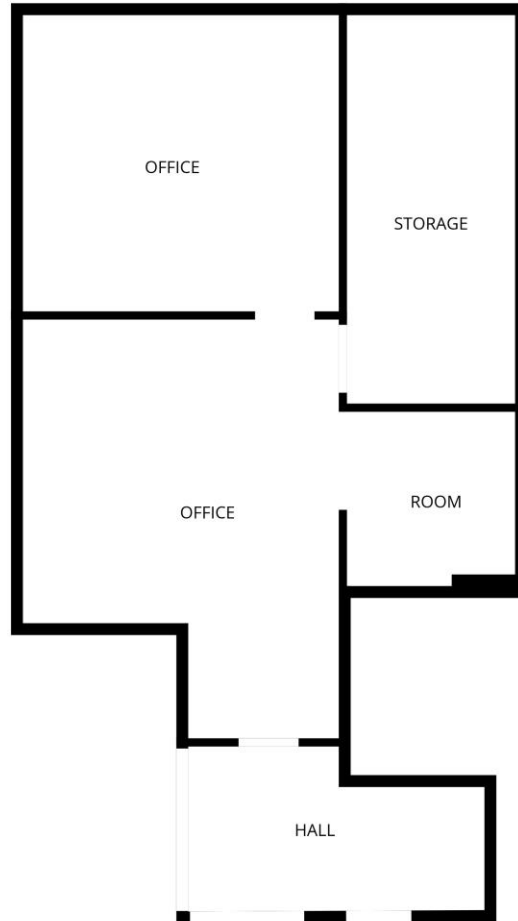

FLOOR PLAN

135 Civic Center Drive, National City, CA 91950

SUITE 201 (approximately 650 sf)

FLOOR PLAN CREATED BY CUBICASA APP. MEASUREMENTS DEEMED HIGHLY RELIABLE BUT NOT GUARANTEED.