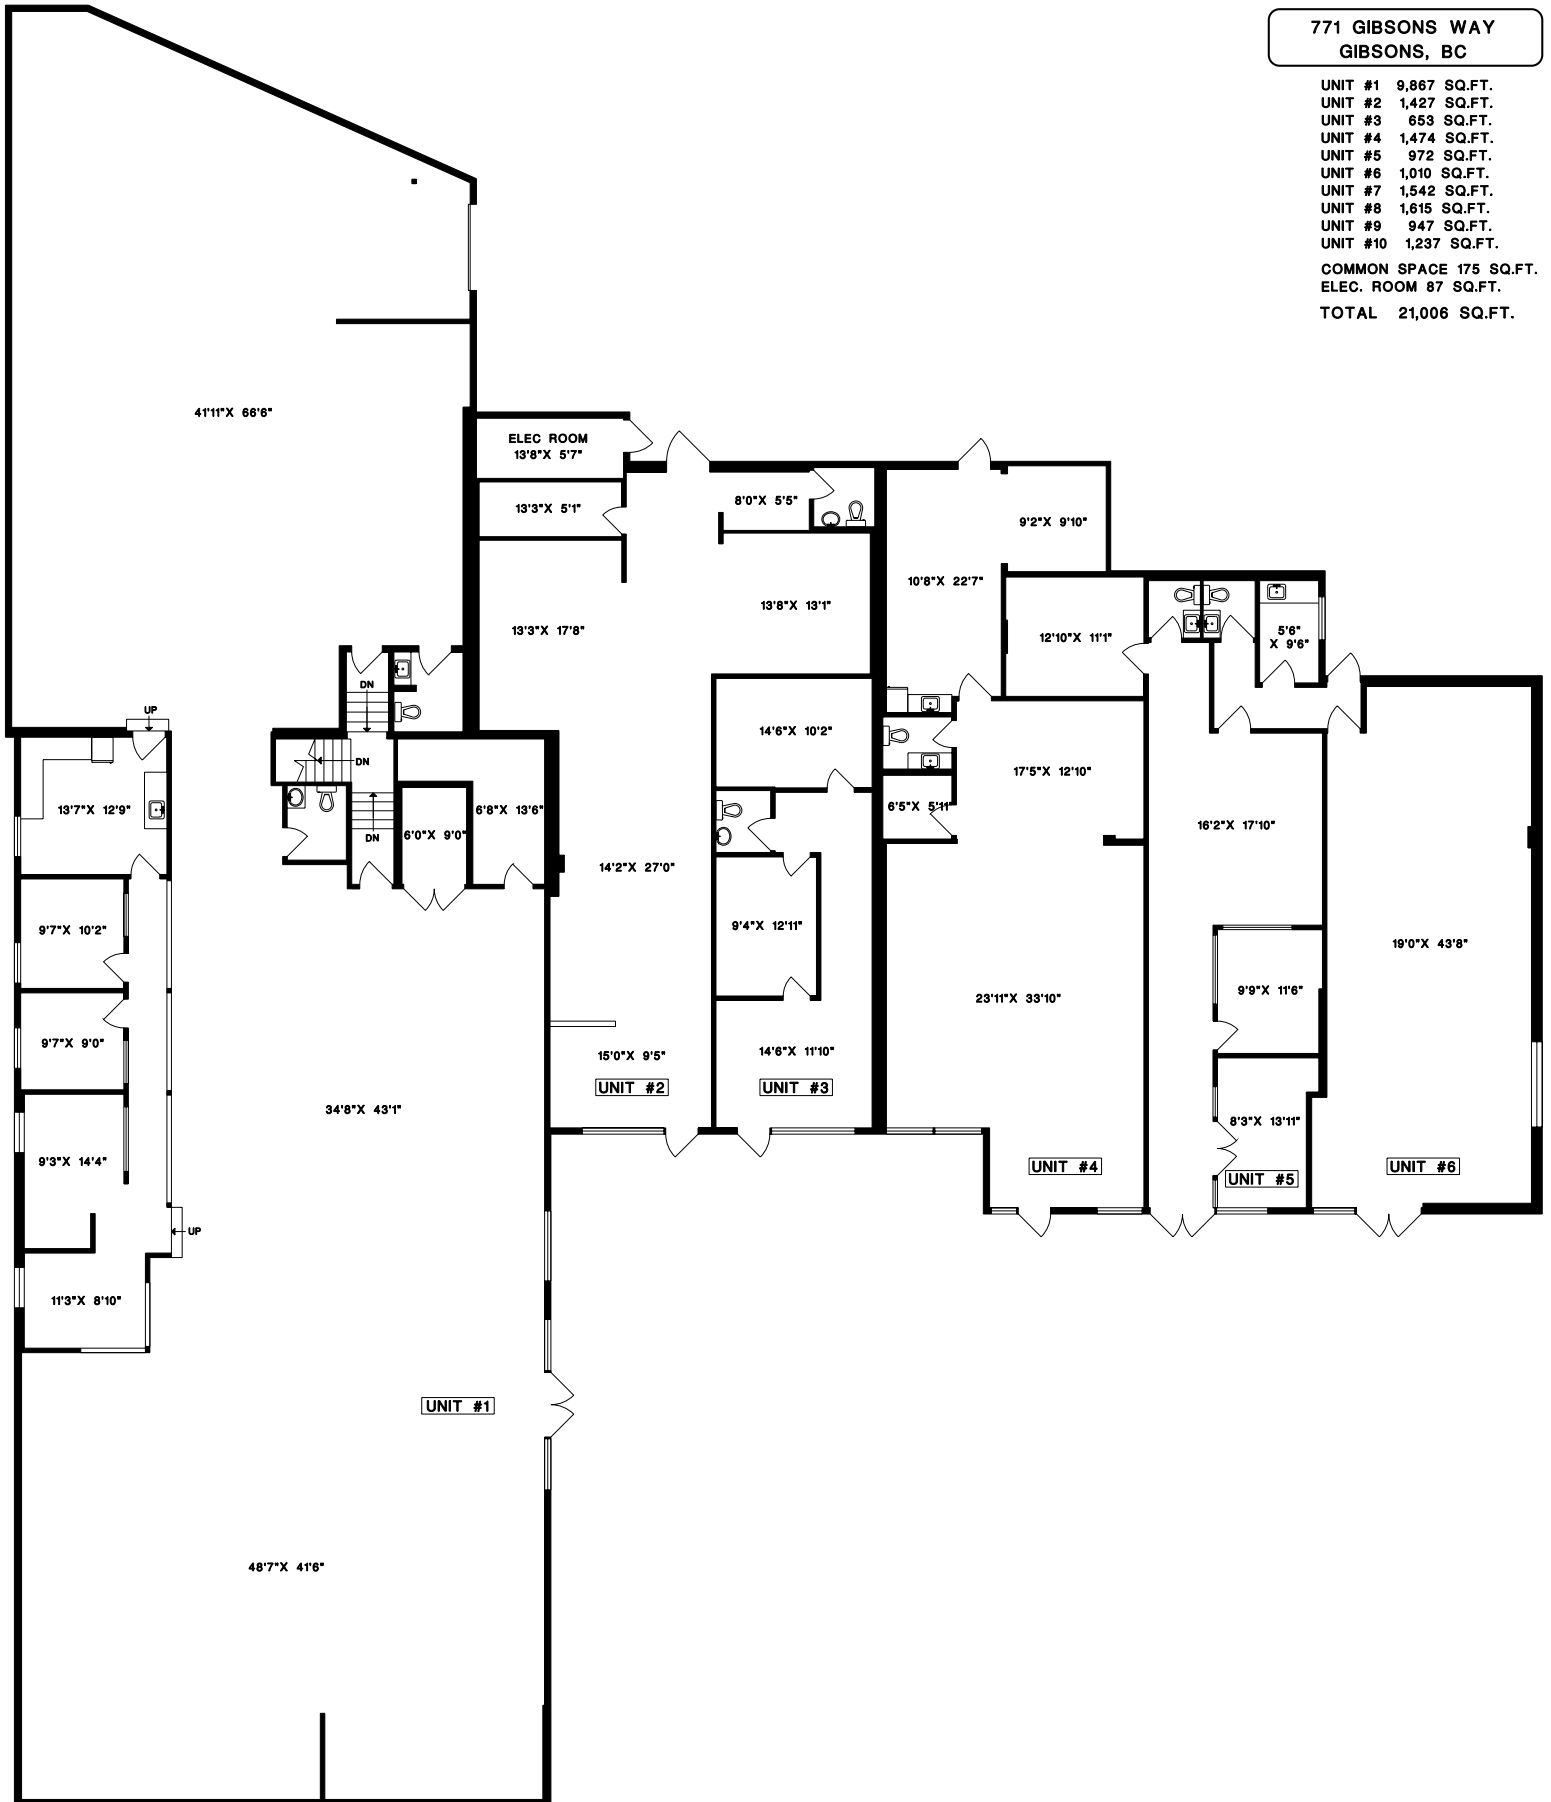

771 GIBSONS WAY  
GIBSONS, BC

UNIT #1 9,867 SQ.FT.  
 UNIT #2 1,427 SQ.FT.  
 UNIT #3 653 SQ.FT.  
 UNIT #4 1,474 SQ.FT.  
 UNIT #5 972 SQ.FT.  
 UNIT #6 1,010 SQ.FT.  
 UNIT #7 1,542 SQ.FT.  
 UNIT #8 1,615 SQ.FT.  
 UNIT #9 947 SQ.FT.  
 UNIT #10 1,237 SQ.FT.

COMMON SPACE 175 SQ.FT.  
 ELEC. ROOM 87 SQ.FT.  
 TOTAL 21,006 SQ.FT.

MAIN FLOOR

1" = 6'  
SCALE