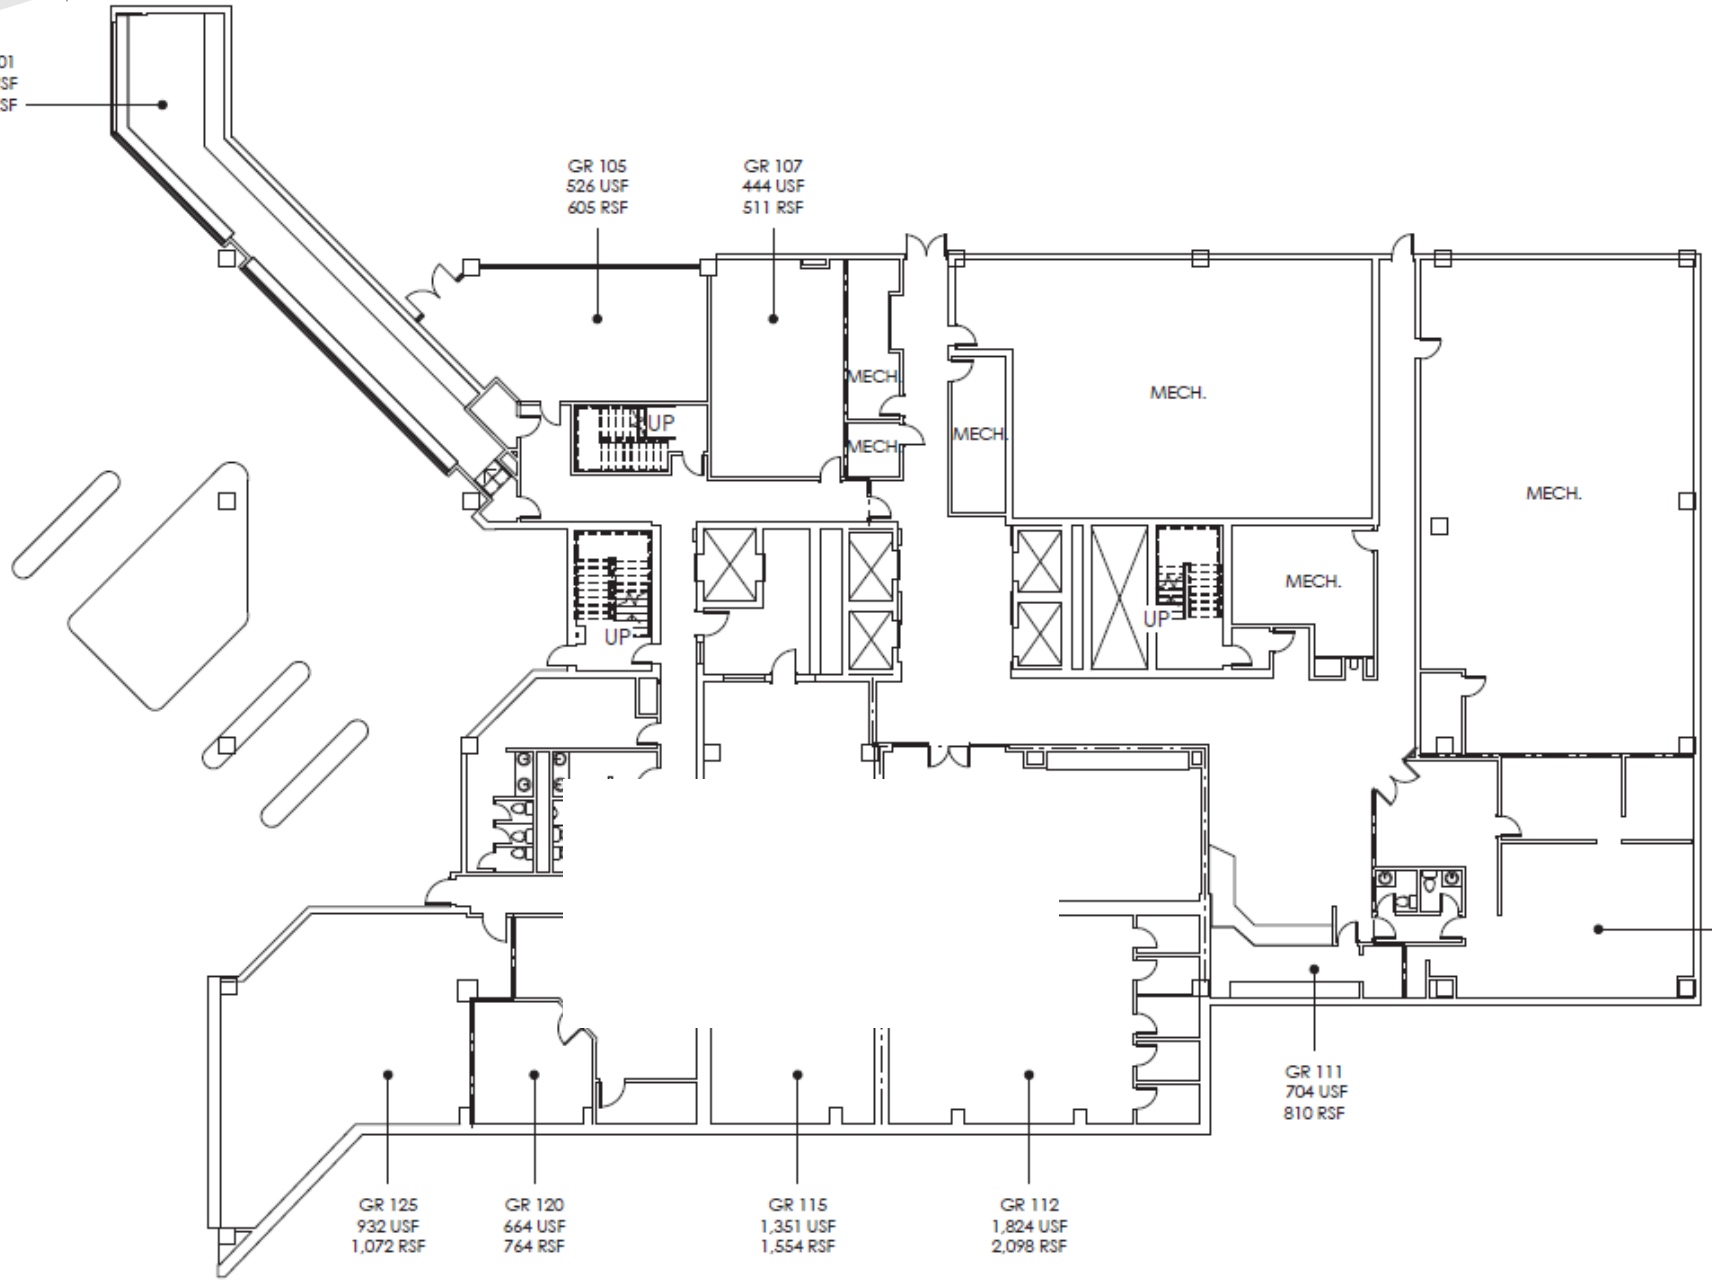

Ground Level

9,515 RSF

GR 101
742 USF
853 RSF

GR 105
526 USF
605 RSF

GR 107
444 USF
511 RSF

GR 110
1,087 USF
1,250 RSF

GR 111
704 USF
810 RSF

GR 125
932 USF
1,072 RSF

GR 120
664 USF
764 RSF

GR 115
1,351 USF
1,554 RSF

GR 112
1,824 USF
2,098 RSF

SULLIVAN
COMMERCIAL REALTY

200 CONCORD PLAZA DR. STE 440 | SAN ANTONIO, TX 78216

PETE TASSOS
210 910 4233

ptassos@sullivansa.com