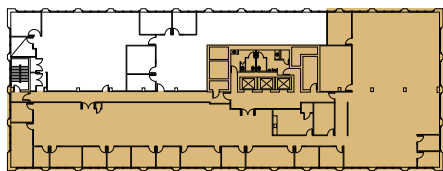

Bovet Office Centre

155 Bovet Rd, San Mateo, CA 94402

BOVET
OFFICE CENTRE

AVAILABILITIES

FLOOR 5 | ±10,632 s.f.

Suite 500

Available now

Floor Plan Key