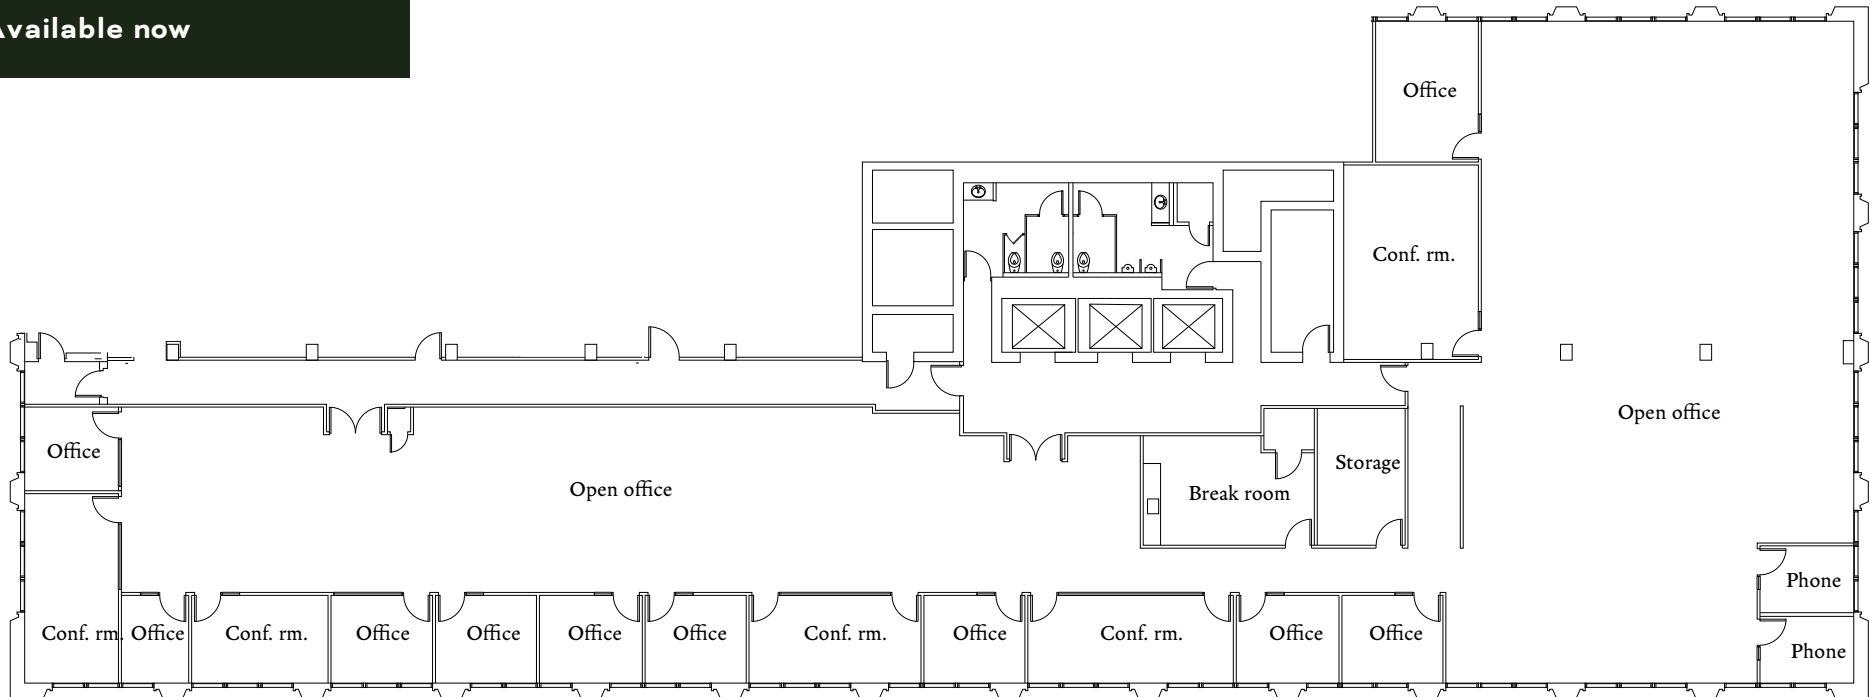

Bovet Office Centre

155 Bovet Rd, San Mateo, CA 94402

BOVET
OFFICE CENTRE

AVAILABILITIES

FLOOR 5 | ±10,632 s.f.

Suite 500

Available now

Floor Plan Key